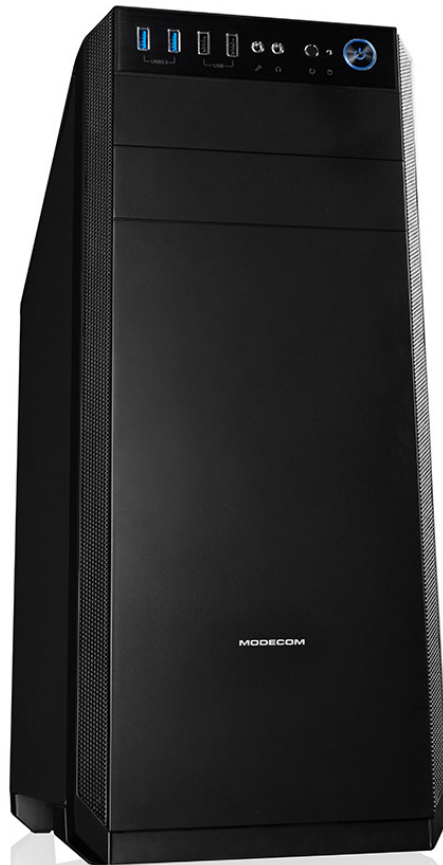

Midi tower

2x pre-installed  
fans

Tempered  
glass window

2xUSB 3.0

# Oberon pro LE

MODECOM OBERON PRO LE was designed for those who like spacious and functional interiors combined with nice and modern design. Well worked-out construction of this gaming case interior combined with perfectly developed details of the front panel make up for a flagship product among newly launched MODECOM computer cases. OBERON PRO LE BLACK stands out thanks to its elegant and minimalistic design highlighted with classic black colour.

# Ariel

MODECOM ARIEL is an ATX computer case with multiple applications. Designed in the spirit of modern elegance, ARIEL will fit every interior, both in your office and at home. Spacious interior with wiring organisation system will contain all components necessary for making up a powerful computer. ARIEL computer case combines such features as reliability, functionality, durability and elegance.

# Harry 3

The case combines all features of a useful computer case. Its front panel makes it look smart and classy. If you need a spacious and well-designed computer case, HARRY 3 is a must!

Midi tower

1xUSB 3.0