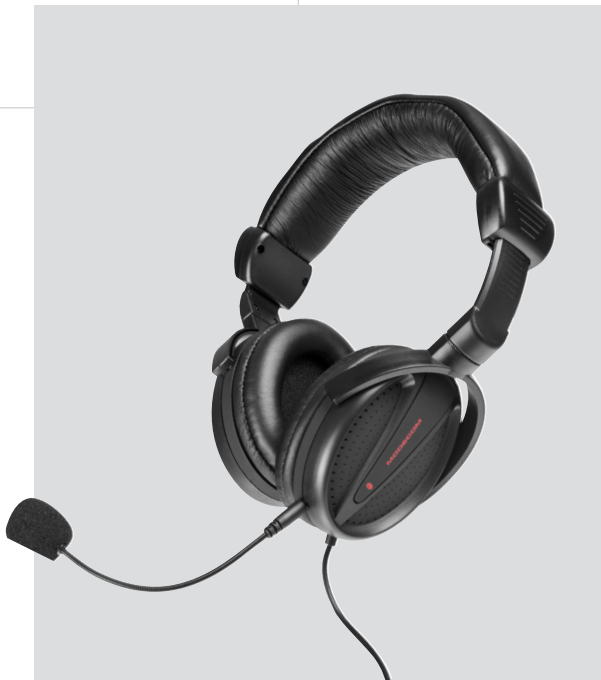

Hi-Fi

gold-plated  
plug

microphone  
on cable

metal  
capsules