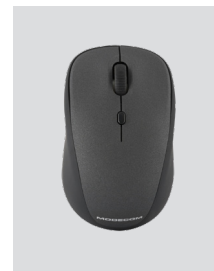

# MC-WM9

Wireless mouse for those who look for high precision and very sensitive optical chipset. MODECOM MC-WM9 is a mouse providing basic functionality of this type of devices, extraordinary convenience and nice design. Optical chipset operates with 1200 DPI and provides enormous precision. Thanks to numerous colour versions, the mouse can be a fashionable accessory. The top was covered with matt surface making it pleasant to work with.

# MC-WM6

optical

wireless

DPI button

1600  
DPI

Painted

Wireless mouse for those who look for high precision and very sensitive optical chipset. The chipset enables operating with 1600 DPI (2 operating modes: 800/1600 DPI switched between with the use of a dedicated button).