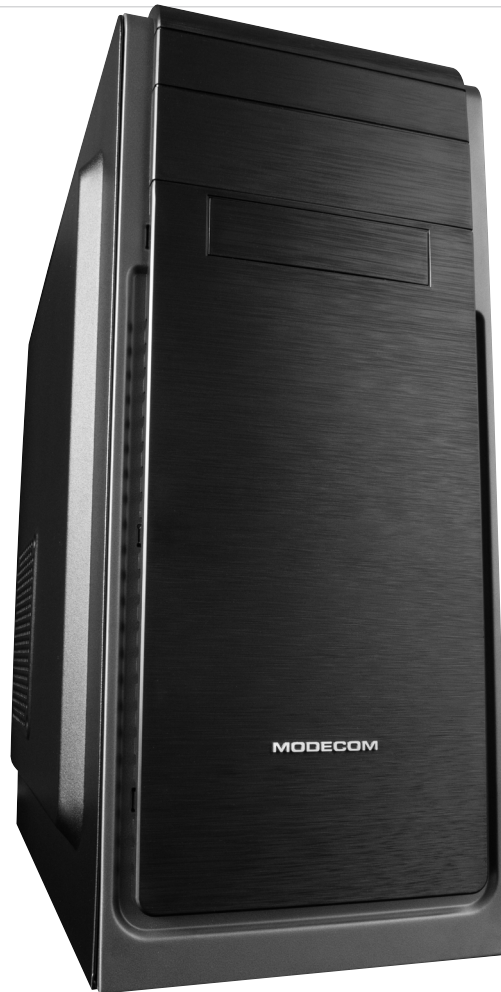

# Ariel

MODECOM ARIEL is an ATX computer case with multiple applications. Designed in the spirit of modern elegance, ARIEL will fit every interior, both in your office and at home. Spacious interior with wiring organisation system will contain all components necessary for making up a powerful computer. ARIEL computer case combines such features as reliability, functionality, durability and elegance.

# Mini Trend air

MODECOM MINI TREND AIR is a successor of MINI TREND computer case which gained popularity among customers. Thanks to small size and smart looks, MINI TREND AIR computer case will be perfect for both home and office. Despite small size, the case is very spacious and functional. It will contain all necessary components. Very good airflow is provided by a 8 cm fan mounted on the back. In order to provide better conditions for airflow, power supply unit and optical drive are mounted on the top. Minimalistic black design and silver-coloured audio ports will be astonishing.

Mini tower

Pre-installed fan

1xUSB 3.0

# Harry 3

The case combines all features of a useful computer case. Its front panel makes it look smart and classy. If you need a spacious and well-designed computer case, HARRY 3 is a must!

Midi tower

1xUSB 3.0