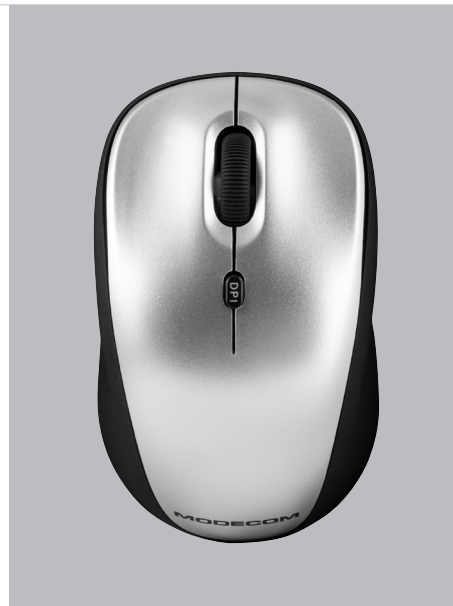

# MC-WM9

Wireless mouse for those who look for high precision and very sensitive optical chipset. MODECOM MC-WM9 is a mouse providing basic functionality of this type of devices, extraordinary convenience and nice design. Optical chipset operates with 1200 DPI and provides enormous precision. Thanks to numerous colour versions, the mouse can be a fashionable accessory. The top was covered with matt surface making it pleasant to work with.

optical

wireless

1200 DPI

Painted

# MC-WM6

optical

wireless

DPI button

1600  
DPI

Painted

Wireless mouse for those who look for high precision and very sensitive optical chipset. The chipset enables operating with 1600 DPI (2 operating modes: 800/1600 DPI switched between with the use of a dedicated button).