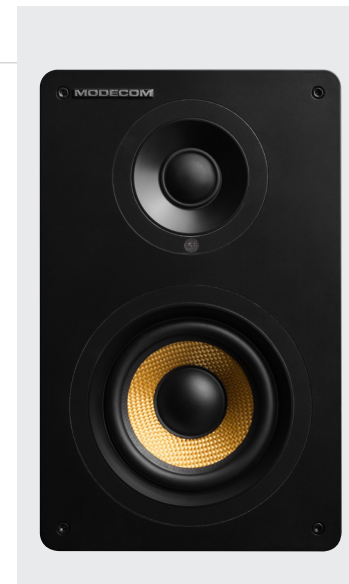

**180 W**  
180W  
output power

  
Optical  
input

  
Bluetooth 4.0

  
Remote  
controller