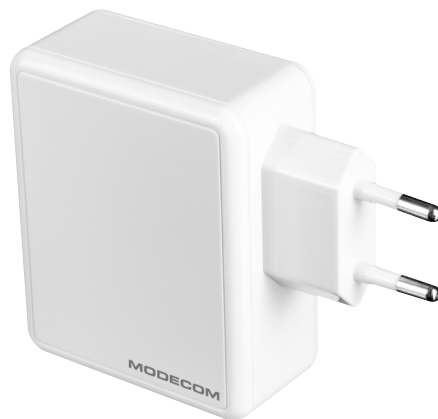

# Royal MC-45CU

The versatility of the power adapter is characterized by two USB charging ports. MODECOM MC-45CU is an excellent choice for people who have mobile devices compatible with the power adapter ports. Thanks to this solution, it is enough to have one power adapter to simultaneously charge up to two mobile devices. It saves time, the need to look for dedicated chargers and uses only one power source.

Type-C  
USB

Power  
Delivery

Type-A  
USB

Quick  
charge

**ROYAL MC-87C**

**ROYAL MC-65C**

**ROYAL MC-4U**

**ROYAL MC-45CU**