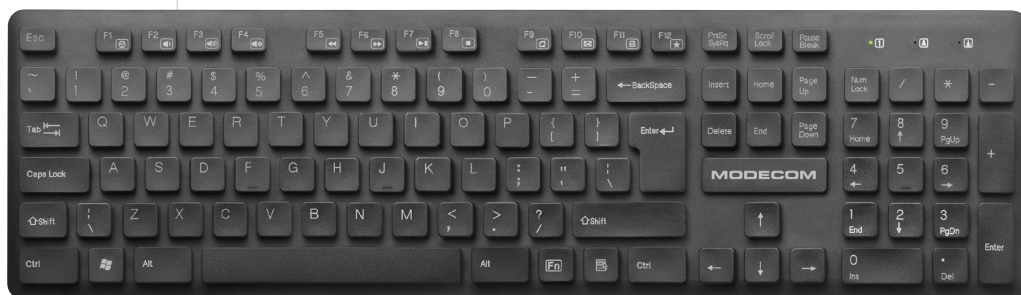

MC-TPK1 keyboard is equipped with the whole set of keys and built-in touchpanel. Accordingly, typing, swiping, zooming or just clicking is very easy and convenient.

Instant multimedia functions activation lets you access the Internet or your favourite videos, pictures and music.

# MC-700W

MODECOM MC-700W is a wireless premium office keyboard equipped with low-profile keys for those who value comfort and convenience. Keyboard MODECOM MC-700W operates with the use of wireless radio technology. Thanks to this technology, you will be able to use the keyboard freely and enjoy broad range of 8 metres. Keyboard MODECOM MC-700W has low-profiled keys operating very quietly, like in high-end laptops. MODECOM MC-700W case is very thin and solid. Consequently, the keyboard won't move even if you use it intensely.

2.4 GHz  
wireless

low profile  
slim type

scissor-switch  
mechanism

12 x function  
buttons

# MC-5006

MODECOM MC-5006 multimedia keyboard is an exquisite product on peripherals market. Its slim and compact construction was designed for dust, crumbs or even accidental splash to be easily removed from the keyboard. The keyboard is also equipped with exceptionally attractive design and will suit your study perfectly.