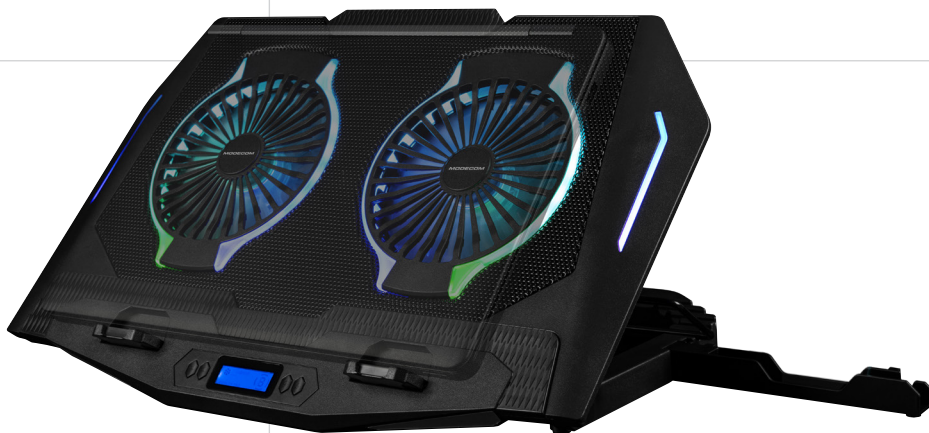

MC-CF21 RGB

The latest model of the MODECOM MC-CF21 RGB cooling pad is equipped with two huge fans with RGB illumination. This highly efficient cooling pad is designed for the most demanding gaming laptops, up to 17". MC-CF21 has been equipped with unprecedented gadgets, such as an additional phone stand.

RGB
backlight

Two very
efficient fans

Large range

LCD display

Smartphone
stand