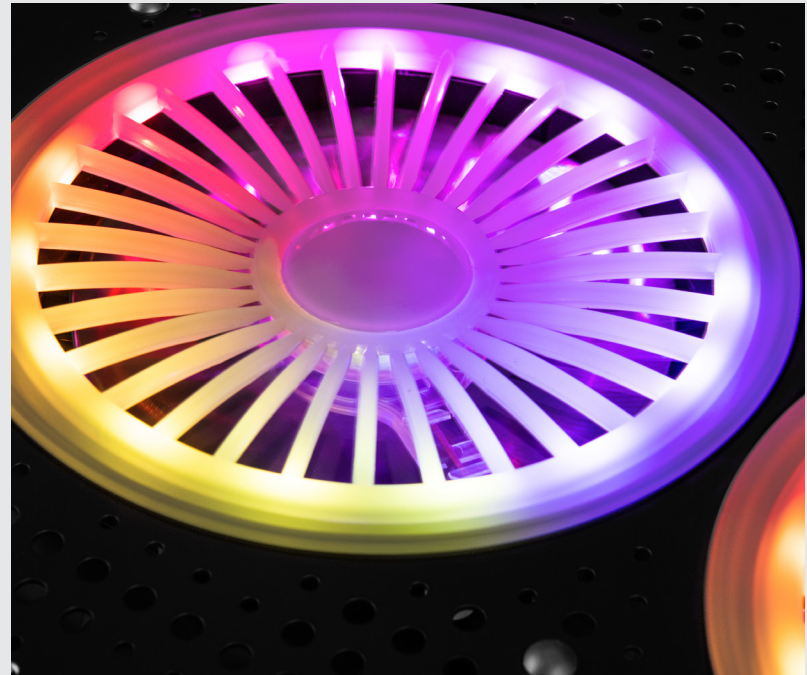

08

laptop cooler pads