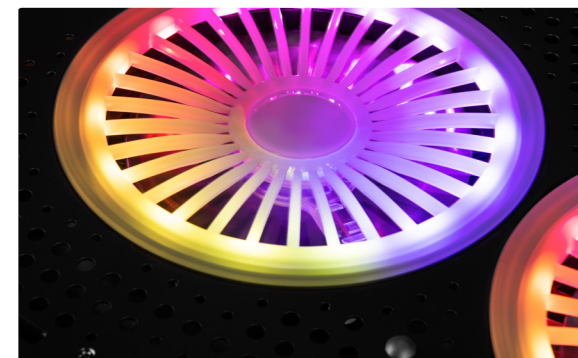

MC-CF18 RGB

RGB
backlight

6,5-45°

LCD display

HUB USB

The new model of the MODECOM MC-CF18 RGB cooling pad is equipped with two large fans with a diameter of 115 mm. It is one of the most effective solutions in cooling stands offered for gaming laptops. MC-CF18 is designed for laptops with new designs up to 18 inches. The LCD display will allow you to easily select the desired cooling mode, starting with the quietest option and ending with the most efficient.