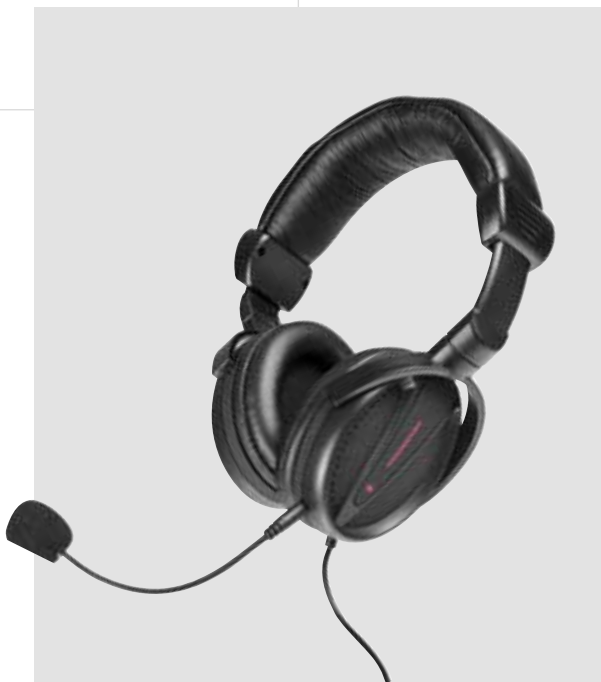

Hi-Fi

gold-plated  
plug

microphone  
on cable

metal  
capsules