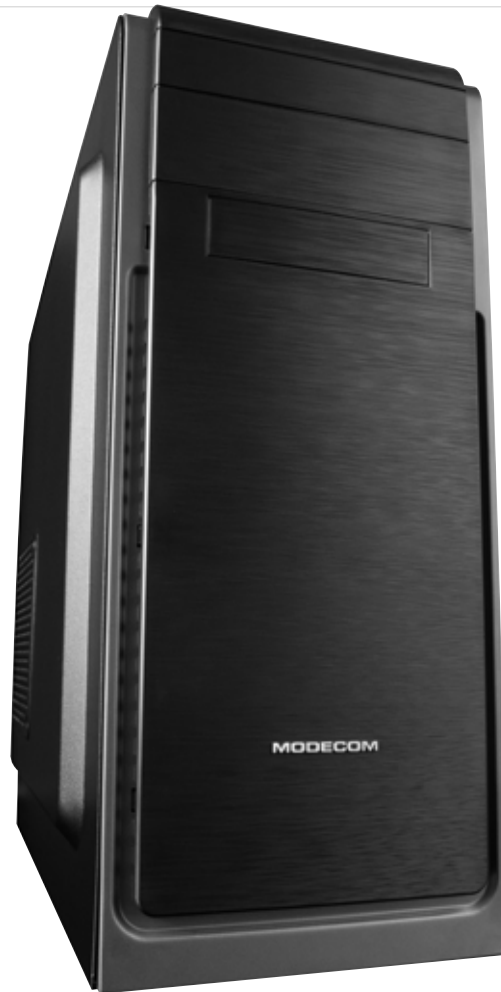

# Ariel2

MODECOM ARIEL2 is an ATX computer case with multiple applications. Designed in the spirit of modern elegance, ARIEL will fit every interior, both in your office and at home. Spacious interior with wiring organisation system will contain all components necessary for making up a powerful computer. ARIEL computer case combines such features as reliability, functionality, durability and elegance.

# Mini Trend air

MODECOM MINI TREND AIR is a successor of MINI TREND computer case which gained popularity among customers. Thanks to small size and smart looks, MINI TREND AIR computer case will be perfect for both home and office. Despite small size, the case is very spacious and functional. It will contain all necessary components. Very good airflow is provided by a 8 cm fan mounted on the back. In order to provide better conditions for airflow, power supply unit and optical drive are mounted on the top. Minimalistic black design and silver-coloured audio ports will be astonishing.

Mini tower

Pre-installed fan

1xUSB 3.0

# Harry 3

The case combines all features of a useful computer case. Its front panel makes it look smart and classy. If you need a spacious and well-designed computer case, HARRY 3 is a must!

Midi tower

1xUSB 3.0