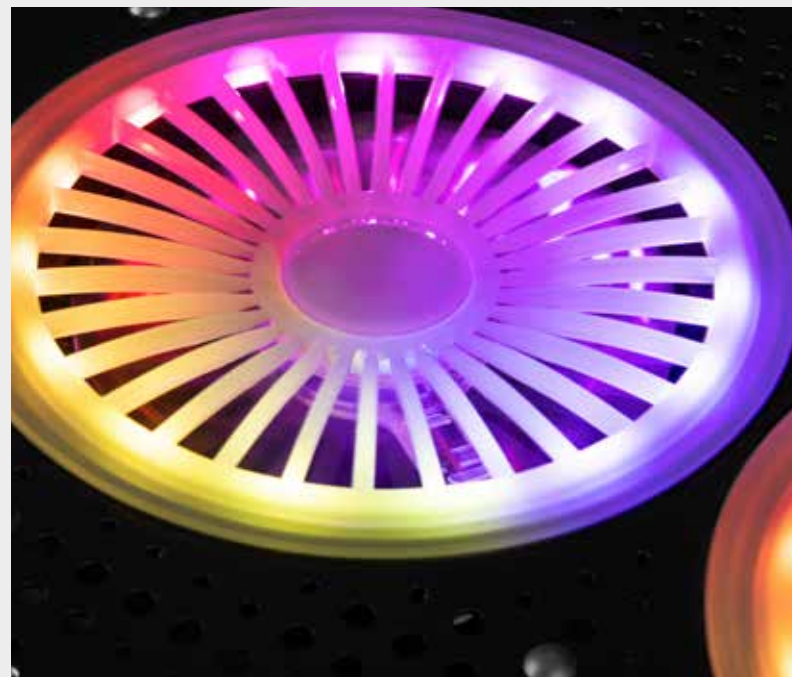

08

laptop cooler pads