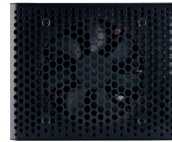

VOLCANO 650 GOLD