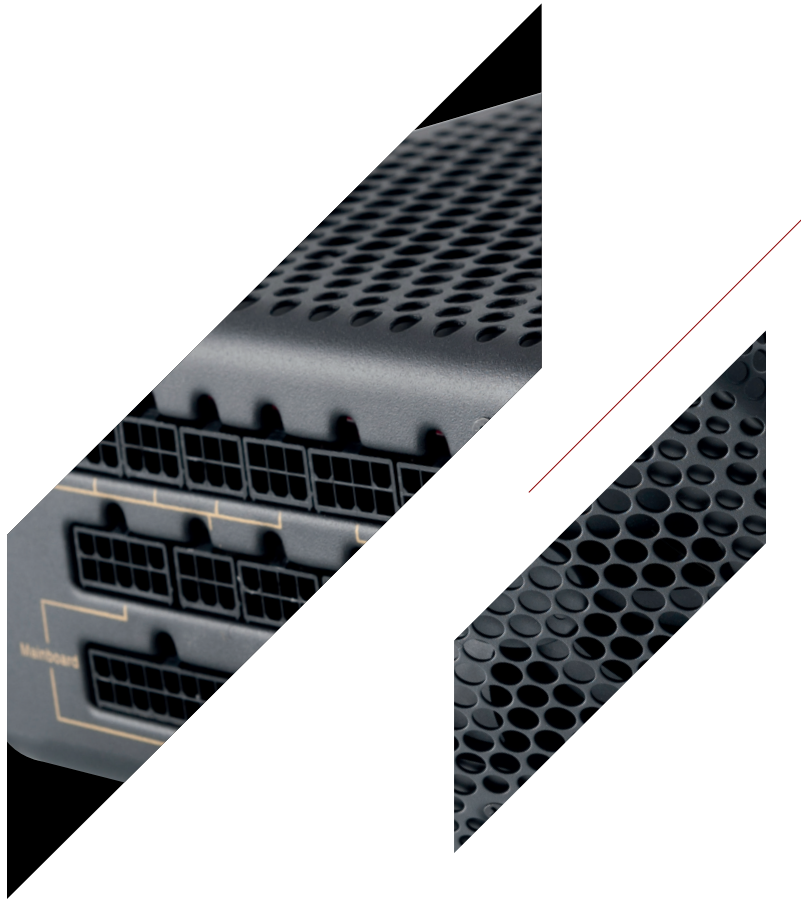

VOLCANO 750 GOLD

ACTIVE PFC POWER SUPPLY

AC INPUT	CURRENT		VOLTAGE		FREQUENCY
	10A		100Vac~240Vac		
DC OUTPUT	+12V	62A	+3.3V	+5V	47-63 Hz
		20A	20A		
TOTAL OUTPUT	744W		100W		
			750W		
					+5VSB
					3A
					15W

CAUTION! HAZARDOUS AREA!
SAFETY INSTRUCTIONS:
DO NOT REMOVE THE COVER!
NO SERVICEABLE COMPONENTS INSIDE!
REFER SERVICING TO QUALIFIED SERVICE PERSONNEL!

UWAGA! NIEBEZPIECZEŃSTWO!
NIE ZDEJMOWAĆ POKRYWY ZASILACZA!
RYZYKO PORAZENIA PRĄDEM! INSTALACJA
TRWAŁO PRZEZ PRZESKOLONY PERSONEL!
WERWUJ TRZ NIE MA ŻADNYCH
SERWISOWALNYCH CZĘŚCI!

WARNUNGS! GEFAHRENZONE!
ABDECKUNG UNTER KEINEN UMSTÄNDEN
ABHEBEN! INNEN BEFINDEN SICH KEINE
SERVICE-ERGÄTZEILE! REPARATUREN SOLLTEN
NUR VON AUTORISIERTEM
FACHPERSONAL DURCHFÜHRT WERDEN.

Different power available

MODECOM VOLCANO GOLD

Thanks to the unique design, high power and high efficiency, MODECOM VOLCANO GOLD power supply enables free configuration of functional, energy-saving, efficient and enduring system unit, as well as stands out from the competitive power supplies. It's a product for those who look for highest quality. It's one of those product which make you certain that you chose well!

3 years warranty

Active PFC

Fully modular wiring