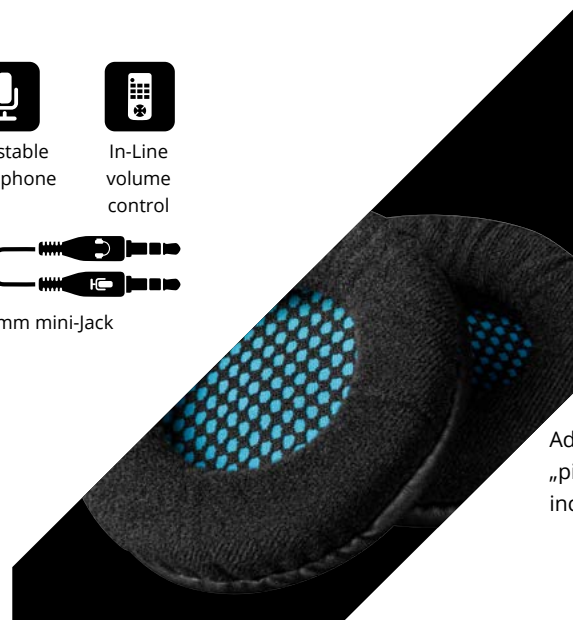

Stereo

backlight

adjustable
microphone

In-Line
volume
control

4-pin 3.5mm mini-Jack → 2 × 3.5mm mini-Jack

VOLCANO MC-859 BOW

VOLCANO BOW headphones are one of the latest proposals in the MODECOM portfolio of a new series of headphones for gamers. In addition to the high quality of sound, the headphones have a spectacular backlight, a foldable microphone and the set also includes additional "pillows".

Stereo

backlight

adjustable
microphone

In-Line
volume
control

4-pin 3.5mm mini-Jack → 2 × 3.5mm mini-Jack

Additional
„pillows”
included

VOLCANO MC-832 GHOST

High-quality surround sound combined with comfortable use, perfect balance and modern design. These are just a few features of VOLCANO GHOST headphones being another product in VOLCANO gaming product line. Thanks to 7.1 sound system you will literally feel the sound surrounding you from every corner. Before you put VOLCANO GHOST on, you need to make sure you're ready for this experience. The experience of incredibly realistic adventure during which you will be able to hear every little whisper. Thanks to VOLCANO GHOST you will always be ahead of your enemy who will crawl behind you.

7.1 surround
sound system

LED
backlight

Microphone with
noise gate

VOLCANO MC-831 RAGE

Our recent high-class wired headphones designed for the most demanding gamers. The product refers to jet pilot gear. It's a must-have for every video games lover. Thanks to the highest-quality materials, MC-831 RAGE provide the user with extreme entertainment without tiring.