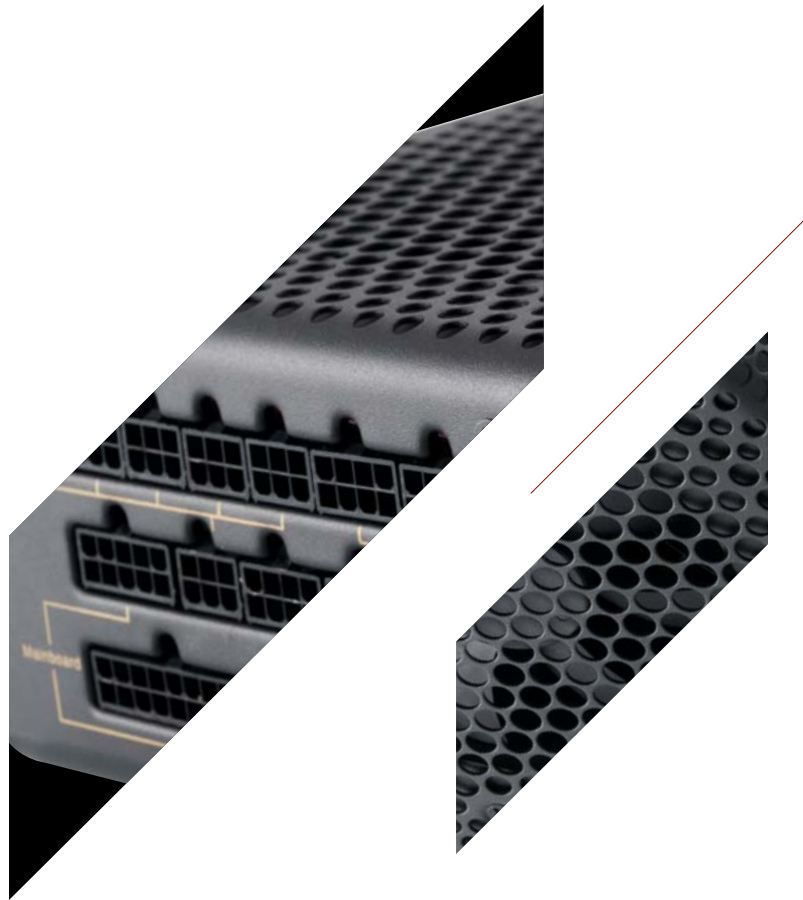

VOLCANO 750 GOLD

ACTIVE PFC POWER SUPPLY

AC INPUT	CURRENT	VOLTAGE		FREQUENCY
		100Vac ~ 240Vac		
DC OUTPUT	+12V	20A	+5V	47-63 Hz
	62A	+3.3V	20A	
TOTAL OUTPUT	744W	100W	-12V	+5VSB
		750W	0.5A	3A
			6W	15W

CAUTION! HAZARDOUS AREA!
DO NOT REMOVE THE COVER!
NO SERVICEABLE COMPONENTS INSIDE!
REFER SERVICING TO QUALIFIED SERVICE PERSONNEL!

UWAGA! NIEBEZPIECZYSTWOŚĆ!
NIE ZDEMONTAWAC POKRYWY ZASILACZA!
PRZYKŁADY PODZIAŁU PRĄDAMI INSTALACJA
TRWAŁO PRZEZ PRZECIŁOŻNY PERSONEL!
WYKONYWAĆ NIE MA ZADANYCH
SERWISOWALNYCH CZĘŚCI!

WARUNING! GEFAHRENZONE!
ABSCHEIDUNG UNTER KEINEN UMSTÄNDEN
ABHEBEN! INNEN BEFINDEN SICH KEINE
SERVICE-ERGÄTZTEILE! REPARATUREN SOLLTEN
NUR VON AUTORISIERTEM
FACHPERSONAL DURCHFÜHRT WERDEN.

5 901885 244082

PLGL7151000304

650 WATT

750 WATT

Different power available

VOLCANO GOLD

Thanks to the unique design, high power and high efficiency, VOLCANO GOLD power supply enables free configuration of functional, energy-saving, efficient and enduring system unit, as well as stands out from the competitive power supplies. It's a product for those who look for highest quality. It's one of those product which make you certain that you chose well!

3 YEARS

3 years warranty

PFC

Active PFC

Fully modular wiring