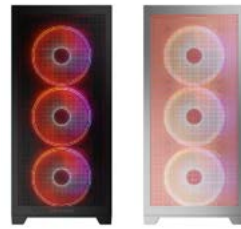

Midi tower

2× pre-installed fans

2×USB 3.0

PERUN APEX ARGB MIDI

EXPANSE S APEX ARGB MIDI

EXPANSE T APEX ARGB MIDI

SPACE APEX ARGB MIDI

Code	AT-PERUN-4F-ARGB-10-000000-0002 AT-PERUN-4F-ARGB-20-000000-0002	AT-EXPANSE-SG-10-000000-0002 AT-EXPANSE-SG-20-000000-0002	AT-EXPANSE-TG-10-000000-0002 AT-EXPANSE-TG-20-000000-0002	AT-SPACE-PG-10-000000-0002 AT-SPACE-PG-20-000000-0002
Fans	-front: 3 × 140 mm ARGB -back: 1 × 140 mm ARGB	-front 3 × 140 mm ARGB -back 1 × 140 mm ARGB	-front 3 × 140 mm ARGB -back 1 × 140 mm ARGB	-motherboard tray: 3 × 140 mm ARGB -rear: 1 × 140 mm ARGB
Type	Midi tower	Midi tower	Midi tower	Midi tower
Dimensions (L*W*H)	473×235×518 mm	490×235×505 mm	490×235×505 mm	461×235×505 mm
IO Ports	-USB 3.0 ×2 -USB Type C ×1 -Microphone input -HD AUDIO headphone input	-USB 3.0 ×2 -USB Type C ×1 -Microphone input -HD AUDIO headphone input	-USB 3.0 ×2 -USB Type C ×1 -Microphone input -HD AUDIO headphone input	-USB 3.0 ×2 -USB Type C ×1 -Microphone input: YES combo type -headphone input: HD AUDIO combo type
Fan control	Fans speed controller. Possibility to connect 6 fans.	Fans speed controller. Possibility to connect 9 fans.	Fans speed controller. Possibility to connect 9 fans.	Fans speed controller. Possibility to connect 9 fans
Place for extension cards	8 horizontal, 3 vertical (after replacing the included frame)	7	7	7
Motherboard standard	ATX/ Micro ATX/ ITX. Capable of mounting an E-ATX board up to 270mm wide	ATX/ Micro ATX/ ITX	ATX/ Micro ATX/ ITX	ATX/ Micro ATX/ ITX
Height of CPU cooling	165 mm	180 m	180 m	183 mm
Space for power supply	Bottom of the case	Bottom of the case	Bottom of the case	Bottom of the case
Maximum lenght of video card	380 mm	405 mm (with fans) 430 mm (without fans)	405 mm (with fans) 430 mm (without fans)	430 mm