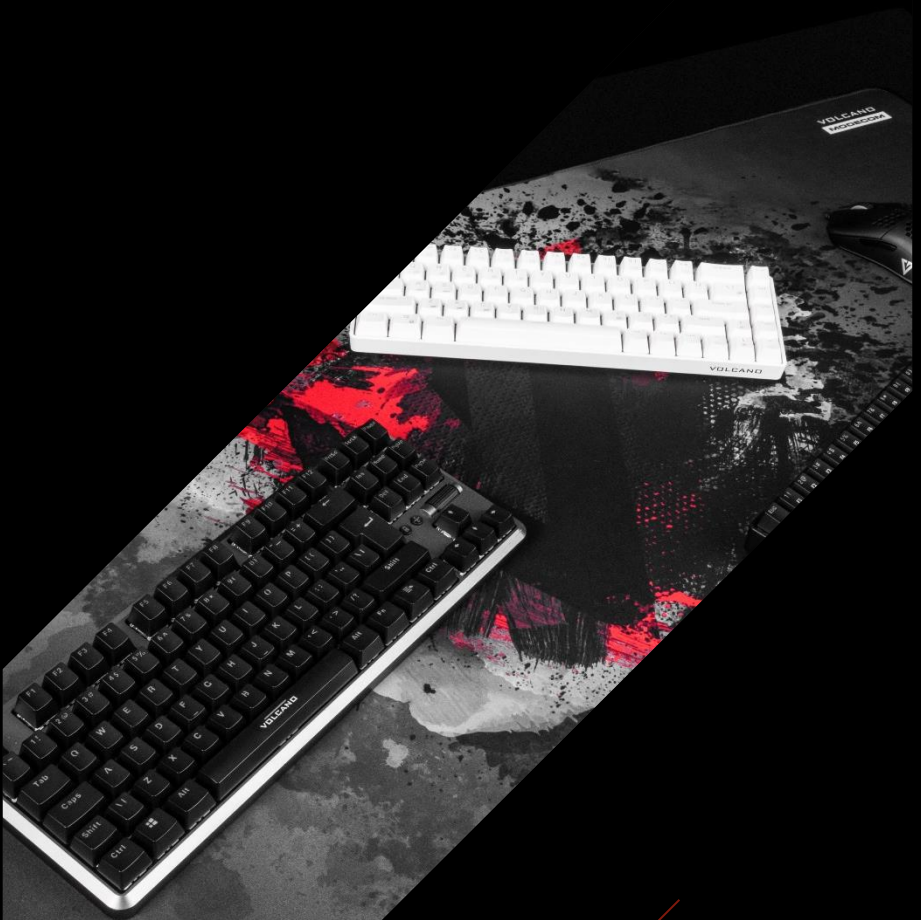

Created especially for gamers, it is resistant to dirt and possible spills - just wipe it with a wet cloth to effectively get rid of dirt. The original and bold design reflects the nature of the gaming stand. What's more, the graphics keep the pad much cleaner than the black pads, on which you can often see fingernail marks or dirt.

EASY TO CLEAN

The smooth material of which Volcano Meru is made has a lot of advantages.

The structure of the material blocks the absorption of liquids.

ANTI-SLIP RUBBER BASE

The bottom layer of the pad is made of rubber. It does not move and lies firmly on the desk, regardless of the material it is made of (glass, plastic, wood).

PLAY AS YOU LIKE

Enjoy every minute spent at the computer while playing your favorite games.

Use 100% of the potential of the mouse on the MODECOM Volcano Meru pad.

Use its full potential and feel the freedom of movement while playing.

**MODERN
BOLD
DESIGN**

EASY TO CLEAN

**INCREASE YOUR
MOUSE PRECISION**

HUGE SIZE

MERU

Type

Fabric

Size