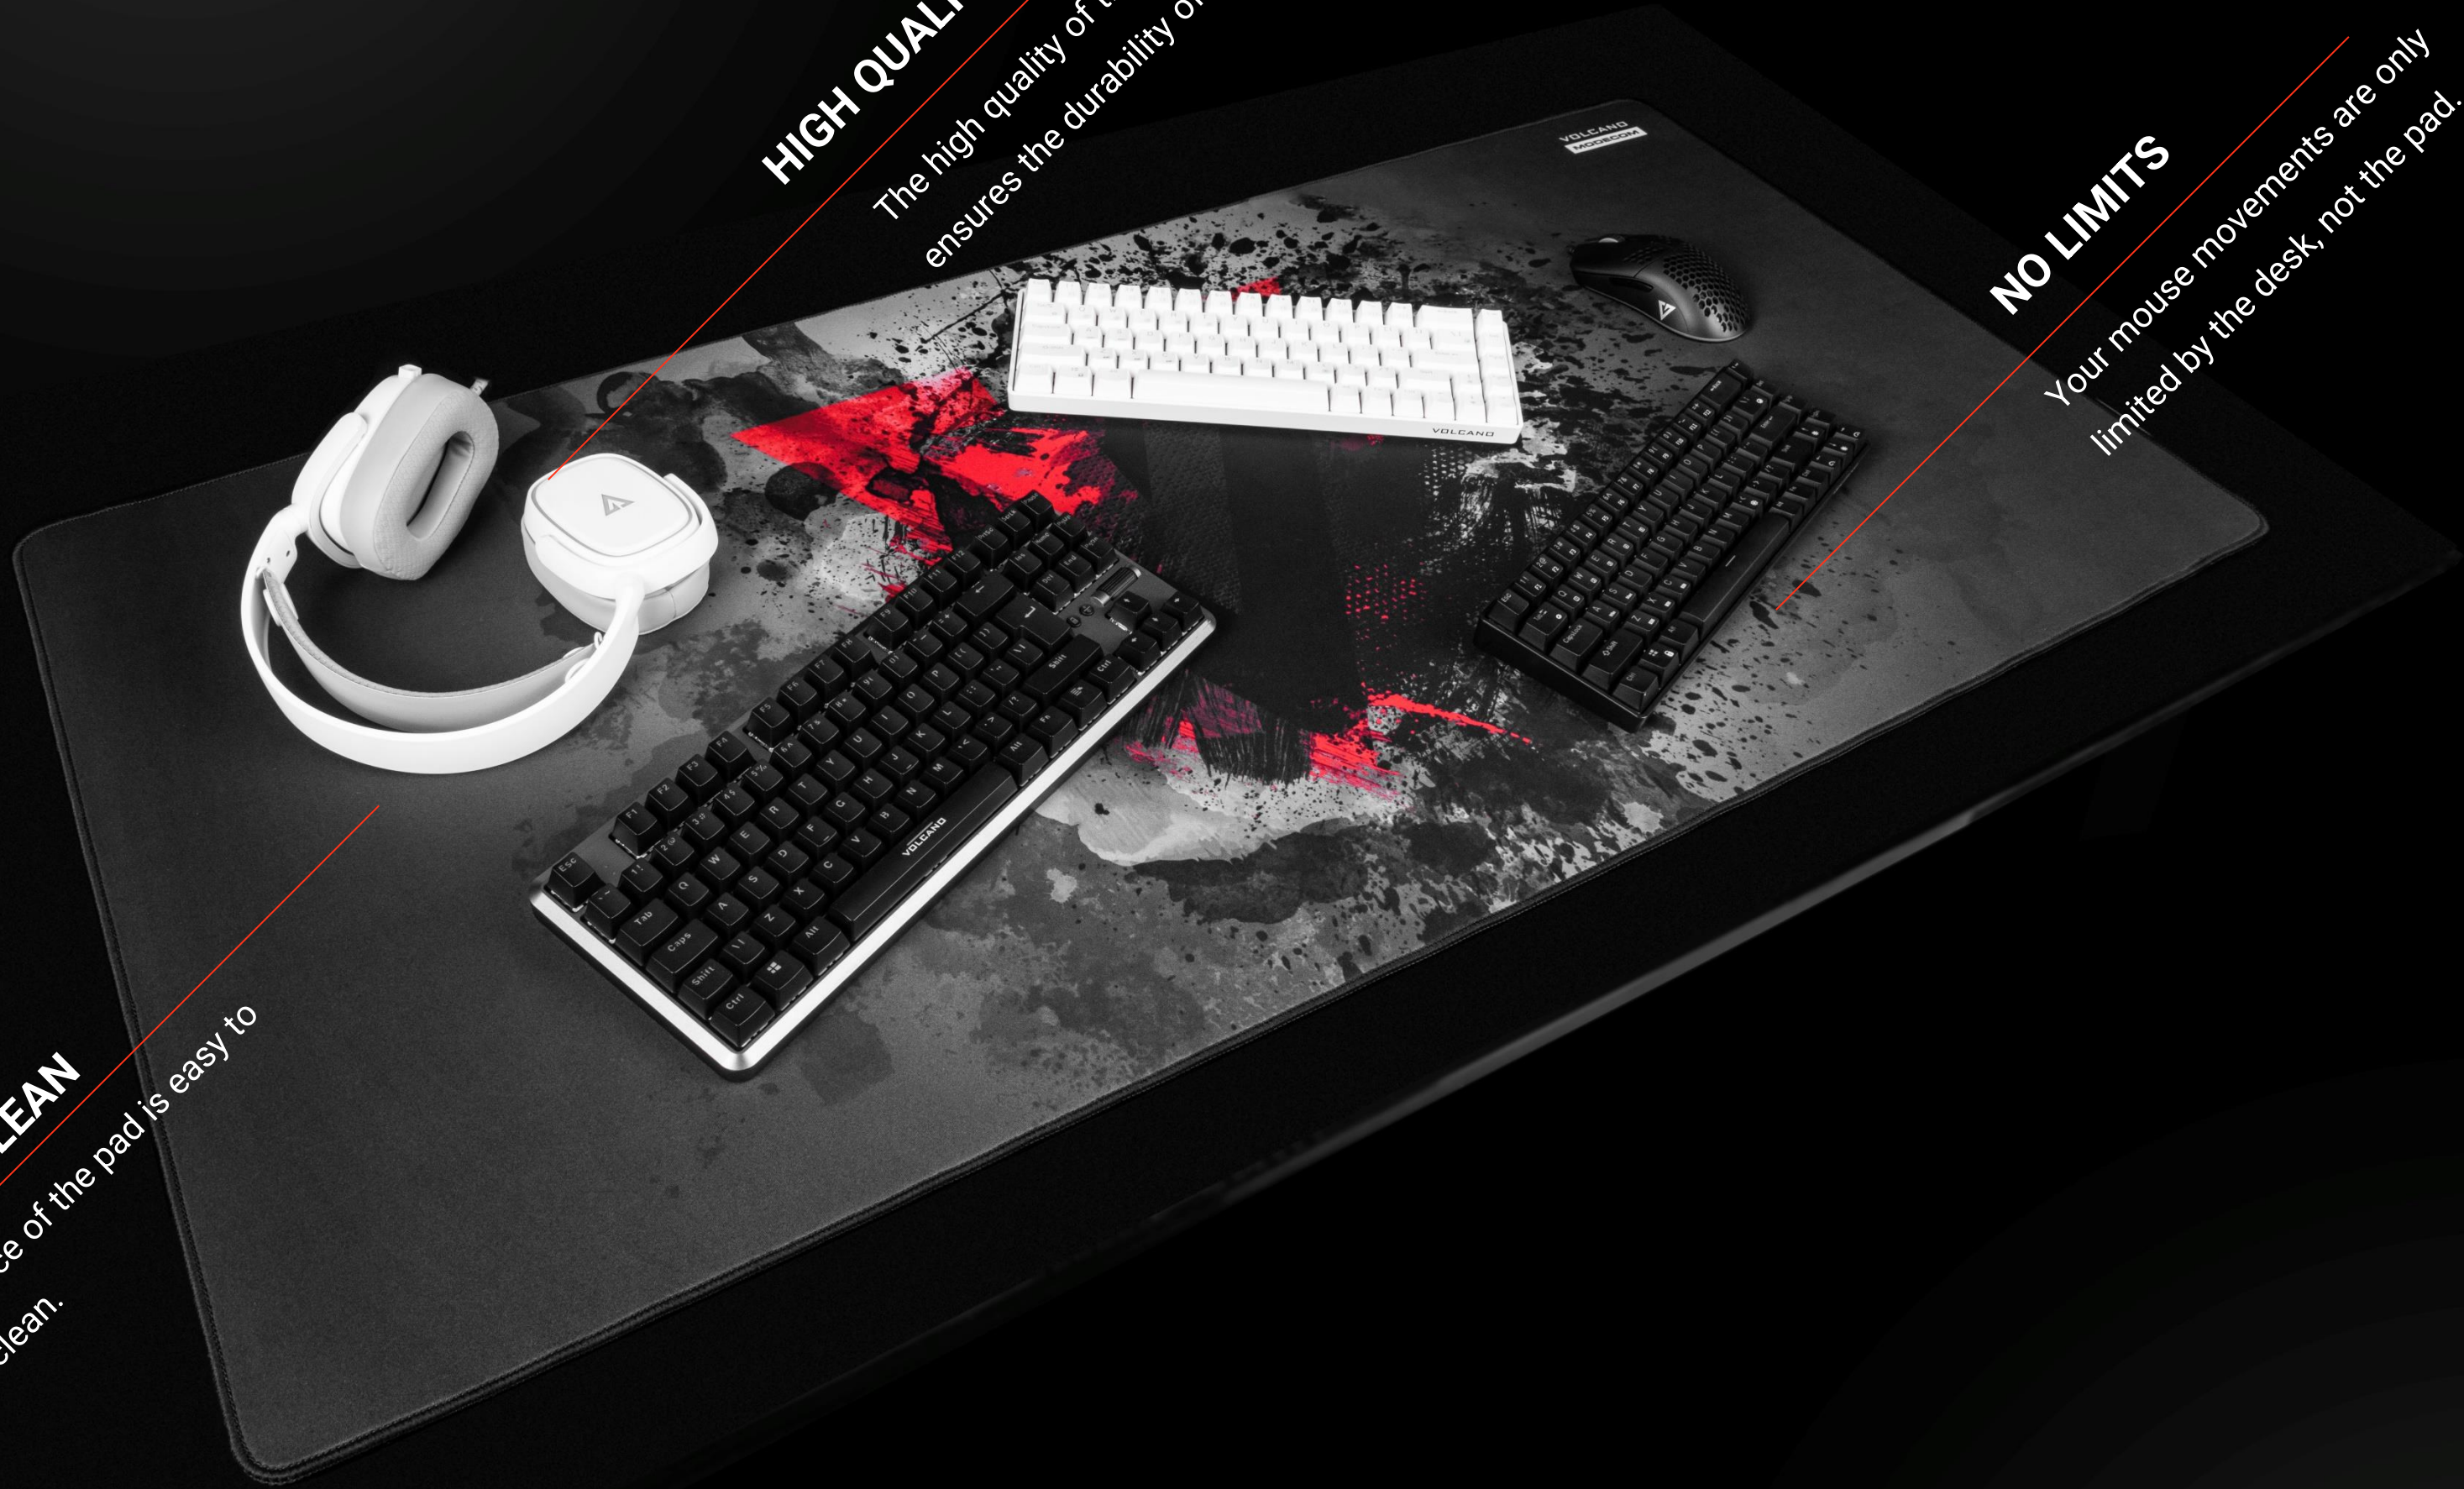

The material from which it is made is easy to keep clean.

STITCHED EDGES

The pad has black, stitched edges. Stitched edges means longer lifetime.

HIGH QUALITY

The use of high-quality materials during production ensures its durability.

EXPRESSIVE DESIGN

A pad with an expressive pattern and a bold Volcano logo.

SURFACE

The smooth surface improves the precision of the mouse.

LARGE SIZE

Large size covers entire size of desk (most of them).

STITCHED EDGES

The pad has black, stitched edges. Stitched edges means longer lifetime.

HIGH QUALITY

The high quality of the materials ensures the durability of the pad.

NO LIMITS

Your mouse movements are only limited by the desk, not the pad.

EASY TO CLEAN

The surface of the pad is easy to keep clean.

MODERN AND BOLD DESIGN

A pad with a Volcano logo and a bold design. This pad symbolizes the freedom of the gamer's position and an individual approach to each game that is meant to be an adventure.