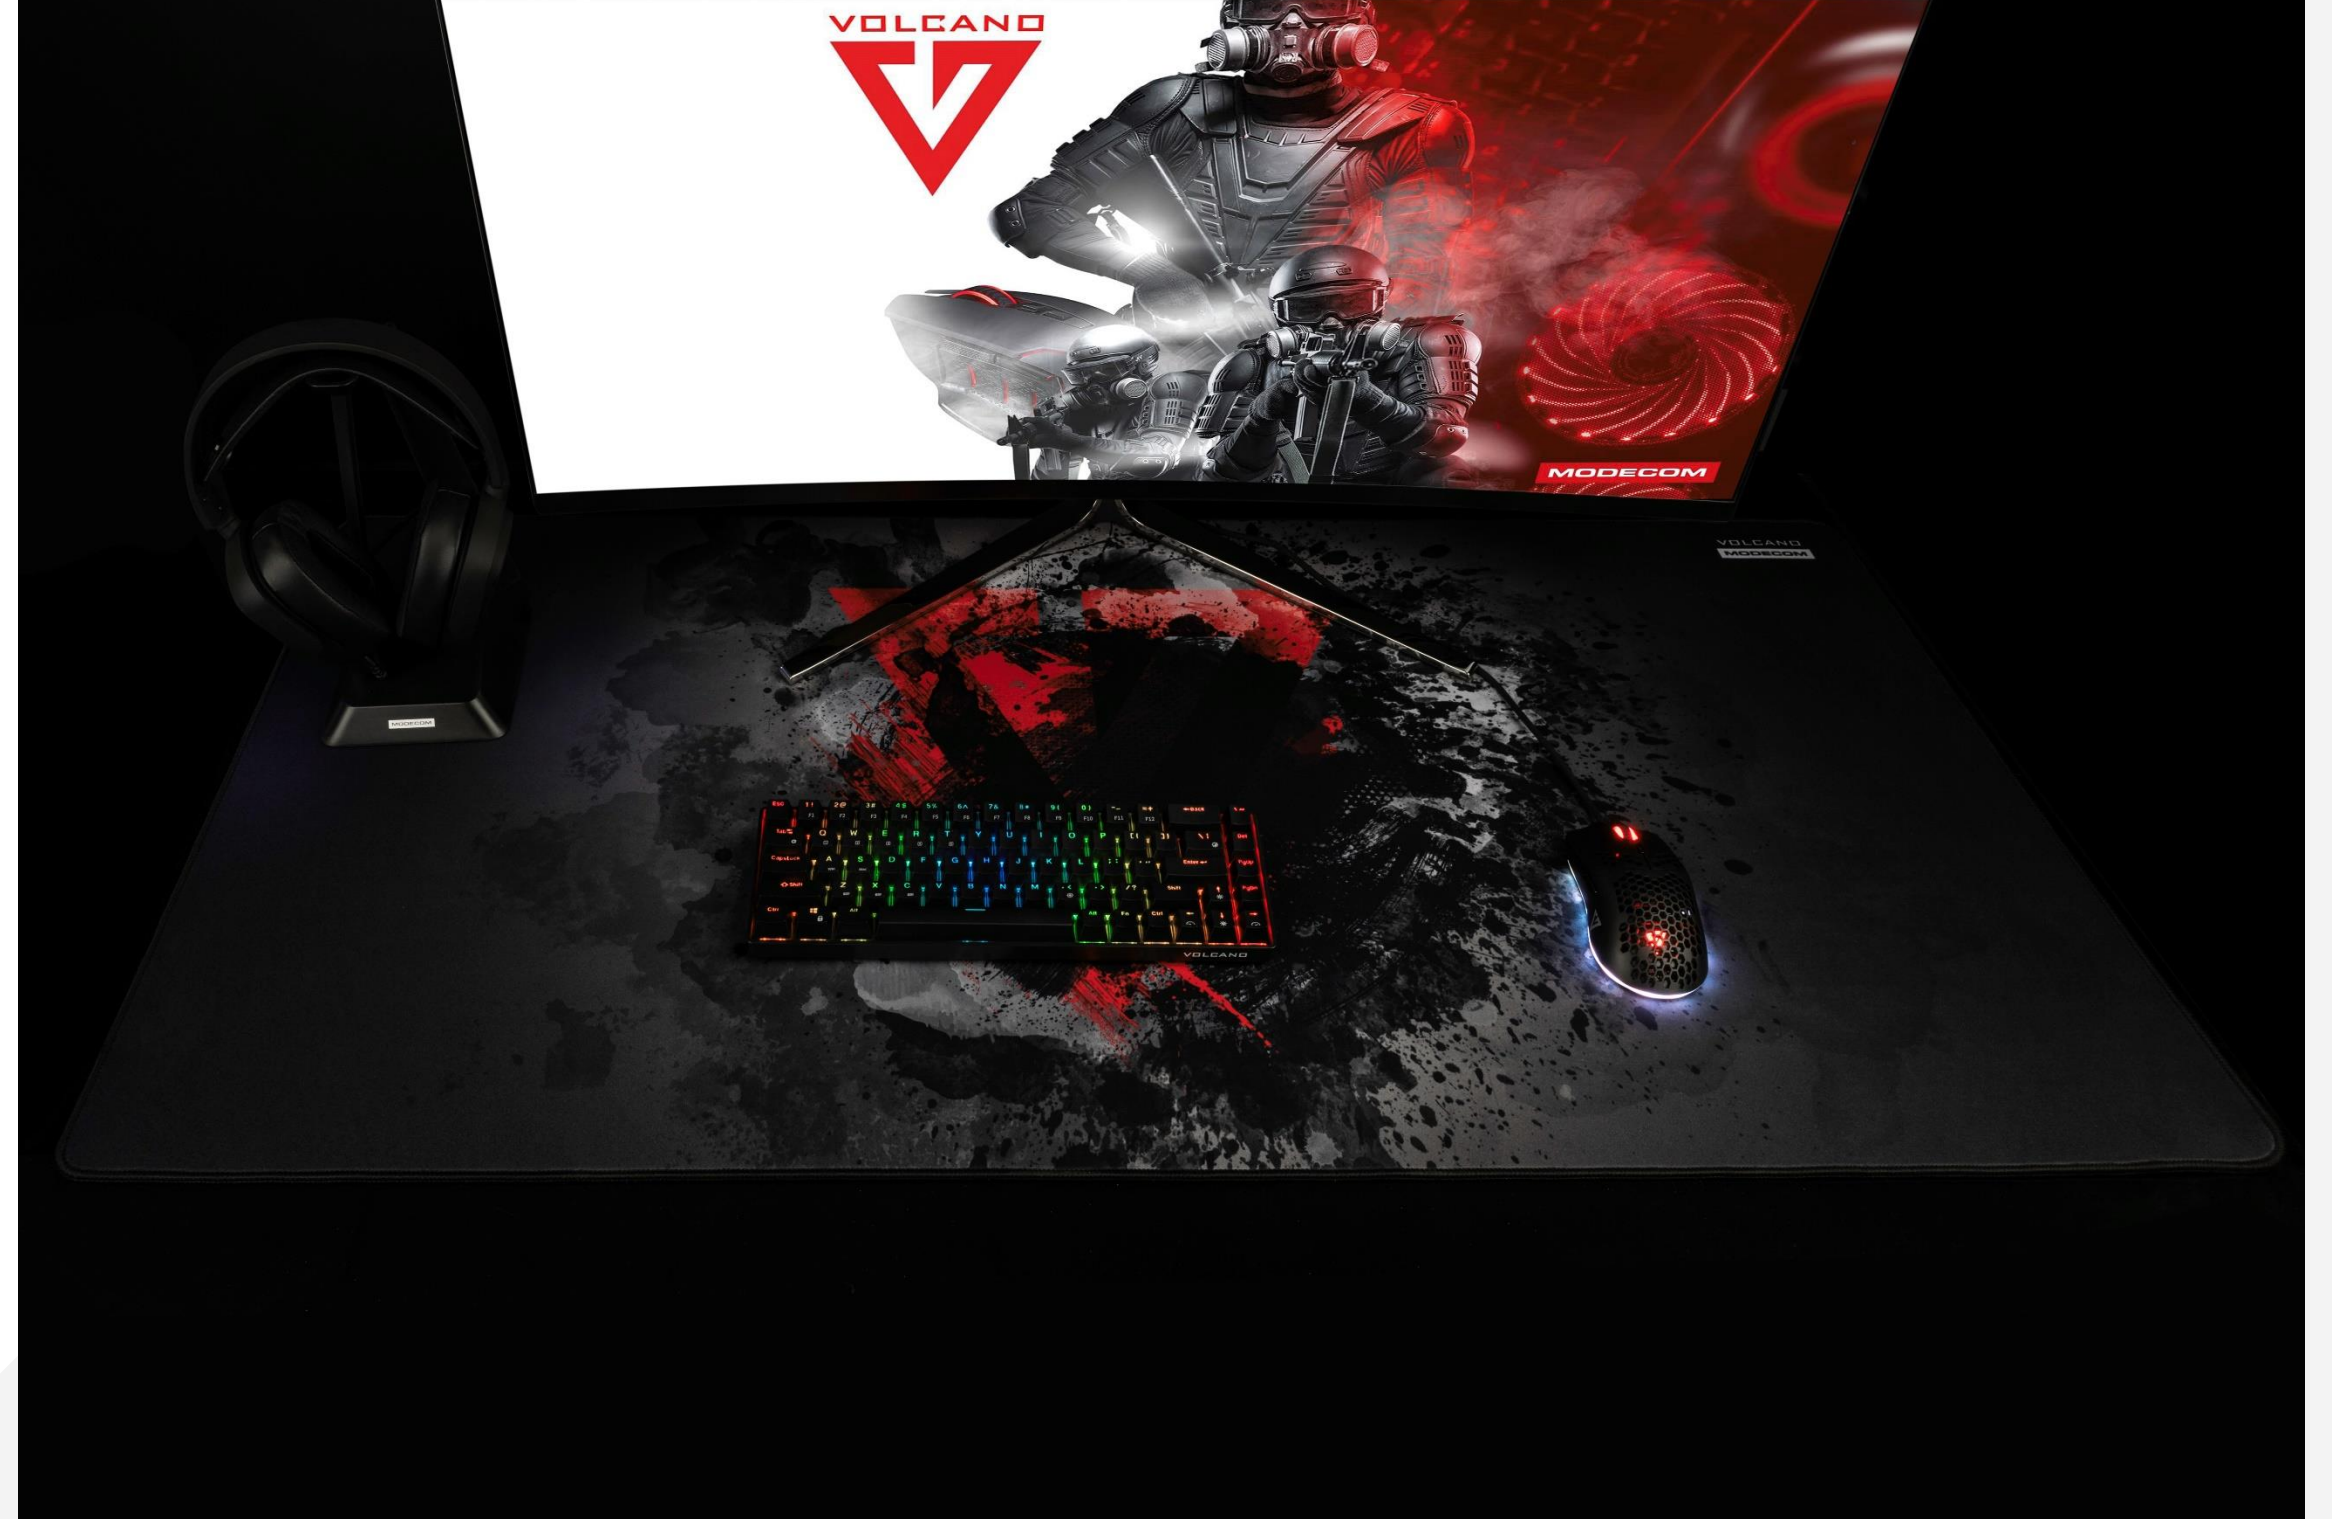

Meet MODECOM Volcano Meru

The pad is made of a durable material whose structure allows you to increase the precision of the mouse sensor. It enhances the enjoyment of gaming, allowing you to get even better results in games that require quick response, reflex and precision.

The underside of the mousepad is a rubberized non-slip material that keeps it on your desk even during intense gaming. Regardless of whether game you are engaged in (FPS games or quiet simulation games), the pad will be perfect for any task.