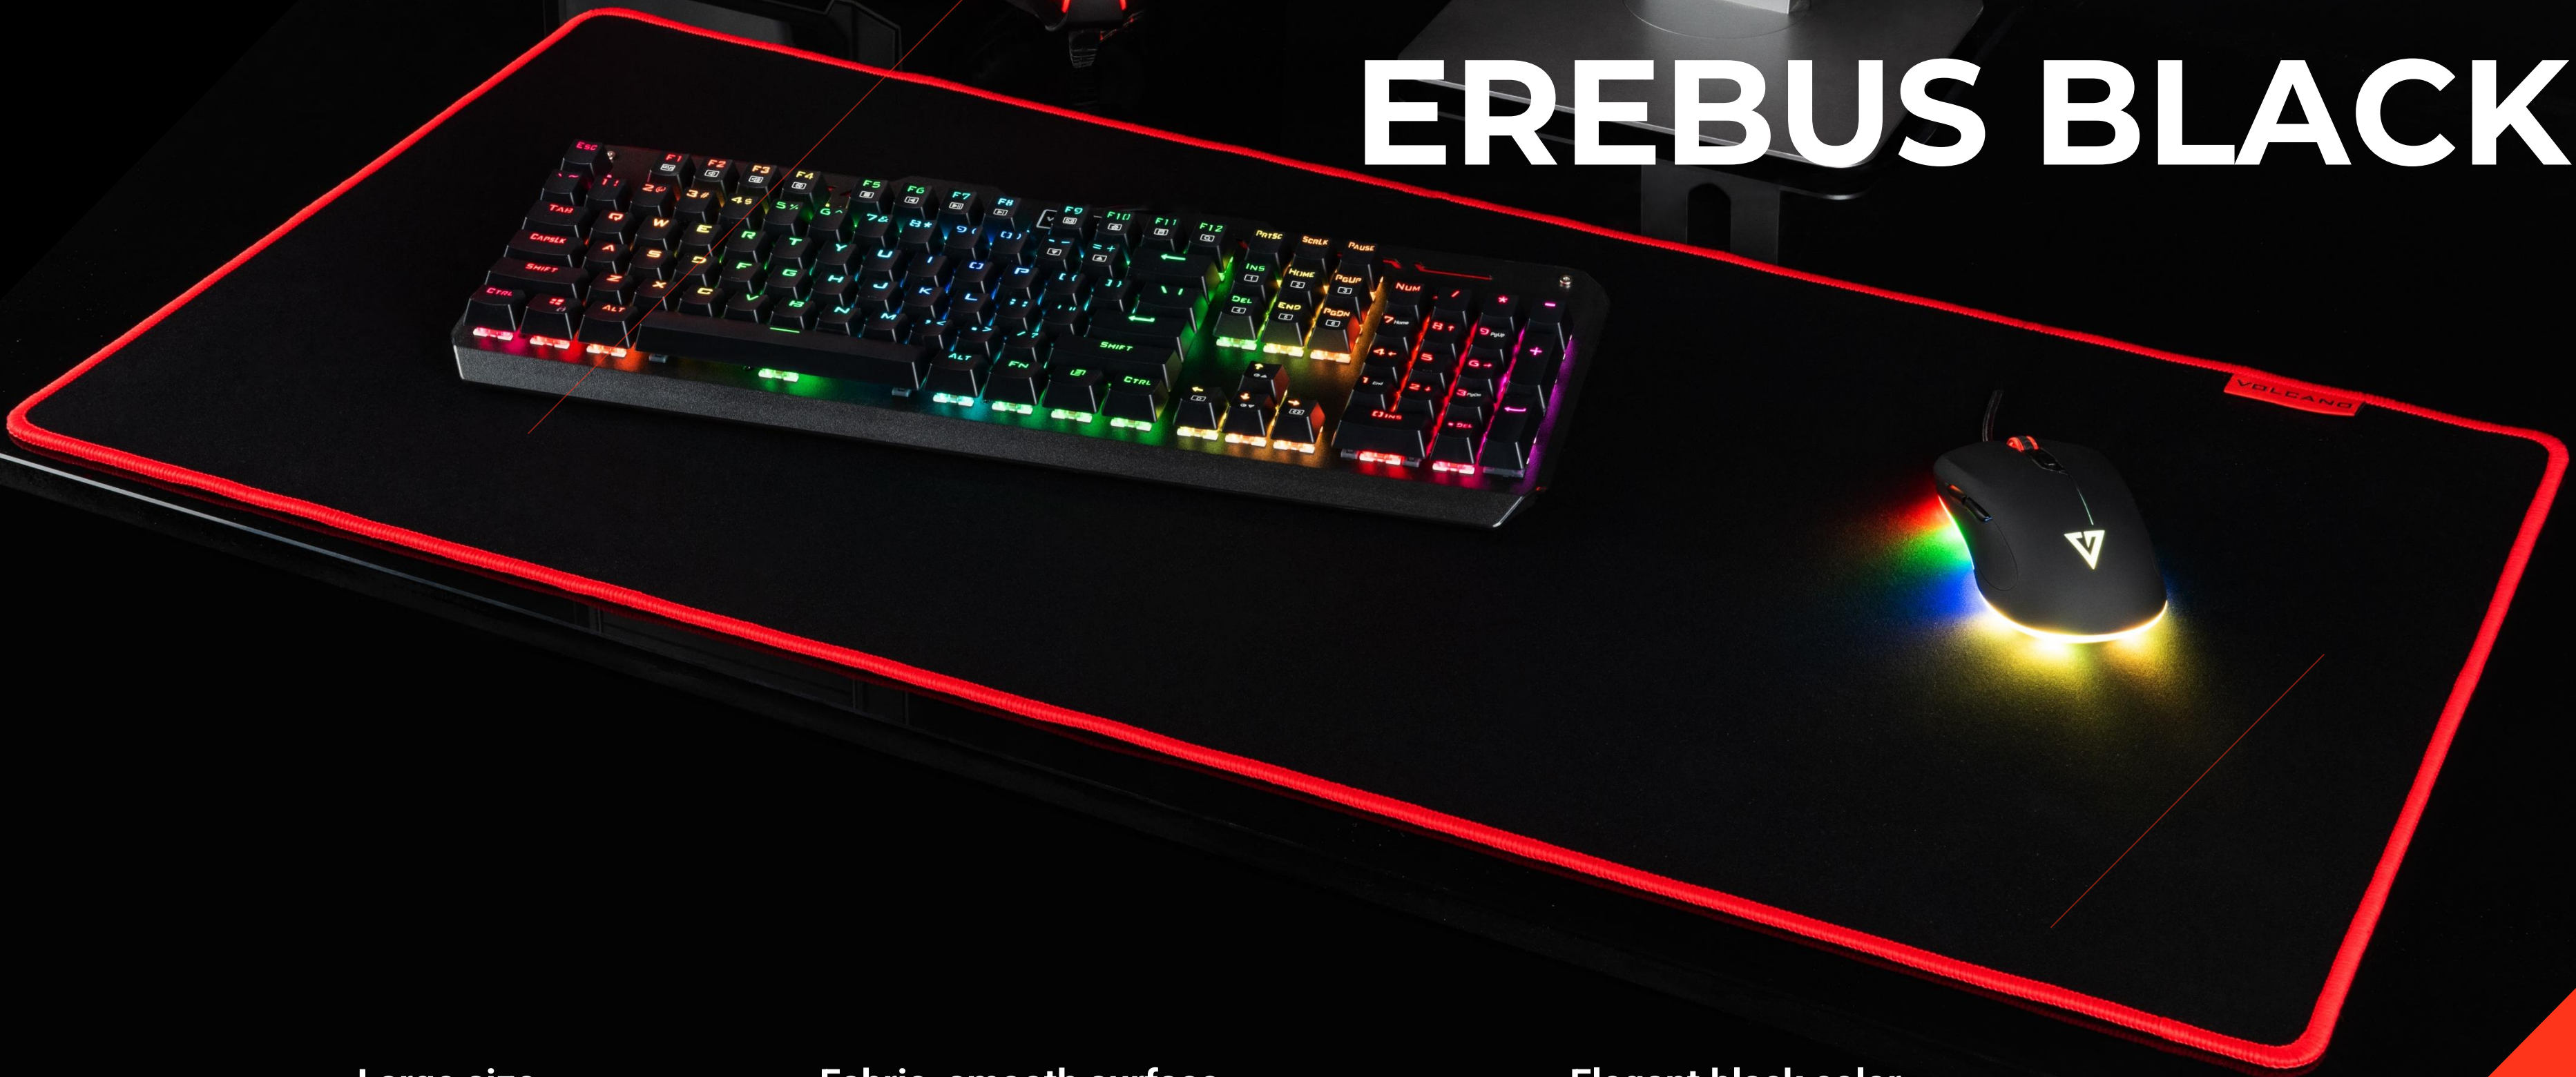

MODECOM VOLCANO EREBUS BLACK

Large size.

Fabric, smooth surface.

Elegant black color.

SMOOTH SURFACE

A material pad with a smooth surface, thanks to which the work of the mouse becomes even better.

LARGE SIZE

STITCHED EDGES

The pad has red, stitched edges. Stitched edges means longer lifetime.

HIGH QUALITY

The use of high-quality materials during production ensures its durability.

MINIMALISTIC DESIGN

Mousepad without graphics - the black color fits beautifully with any gaming stand.

ANTI-SLIP RUBBER BASE

The bottom layer of the pad is made of rubber. It does not move and lies firmly on the desk, regardless of the material it is made of (glass, plastic, wood).

EASY TO CLEAN
The surface of the pad is easy to keep clean.

MOUSE AND KEYBOARD PAD

MODECOM VOLCANO EREBUS BLACK is a pad for people who appreciate aesthetics and a minimalist, but expressive design. A large, smooth, black surface perfectly fits into any gaming stand. Stitched edges of the pad with red material emphasizes its gaming purpose and increases its service life.