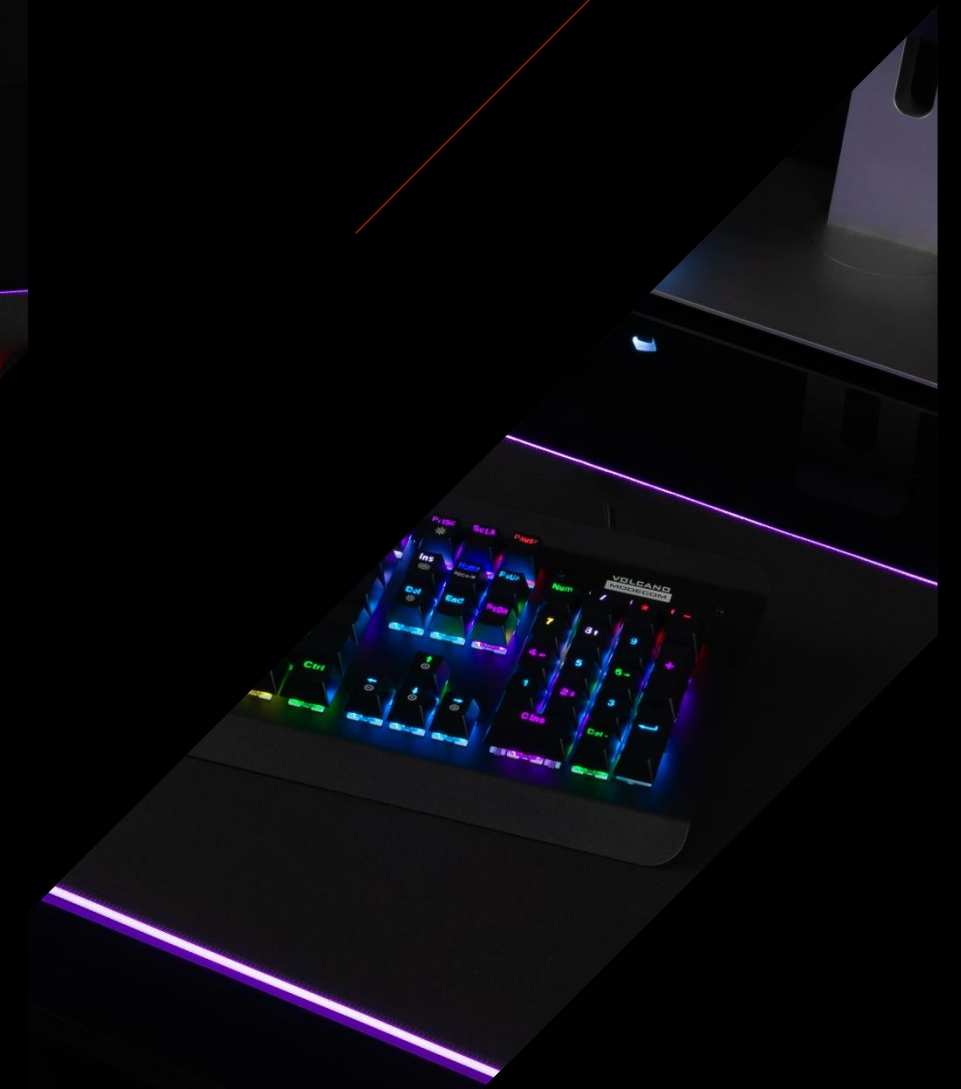

## EXPRESSIVE DESIGN

Pad without graphics - black. It fits perfectly into the gamer's desk. RGB LED illumination around the pad gives it an elegant and modern look.

## DESIGN

The design of the pad will be appreciated by people who like elegance, minimalism and clarity at the same time.

The pad is black, without graphics. This minimalist but elegant approach emphasizes the same gaming accessories as the mouse and keyboard. After all, they play the main role on the gamer's desk.

# PLAY FREELY

Choose the best color and enjoy playing games.

Let yourself be elegant too. A black pad with a subtle but distinctive backlight perfectly complements the gaming stand.

**ELEGANT,  
MINIMALIST DESIGN**

**LARGE SIZE**

**LED RGB**

**SMOOTH SURFACE  
IMPROVES MOUSE  
PRECISION**

CLICK O CONTINUE