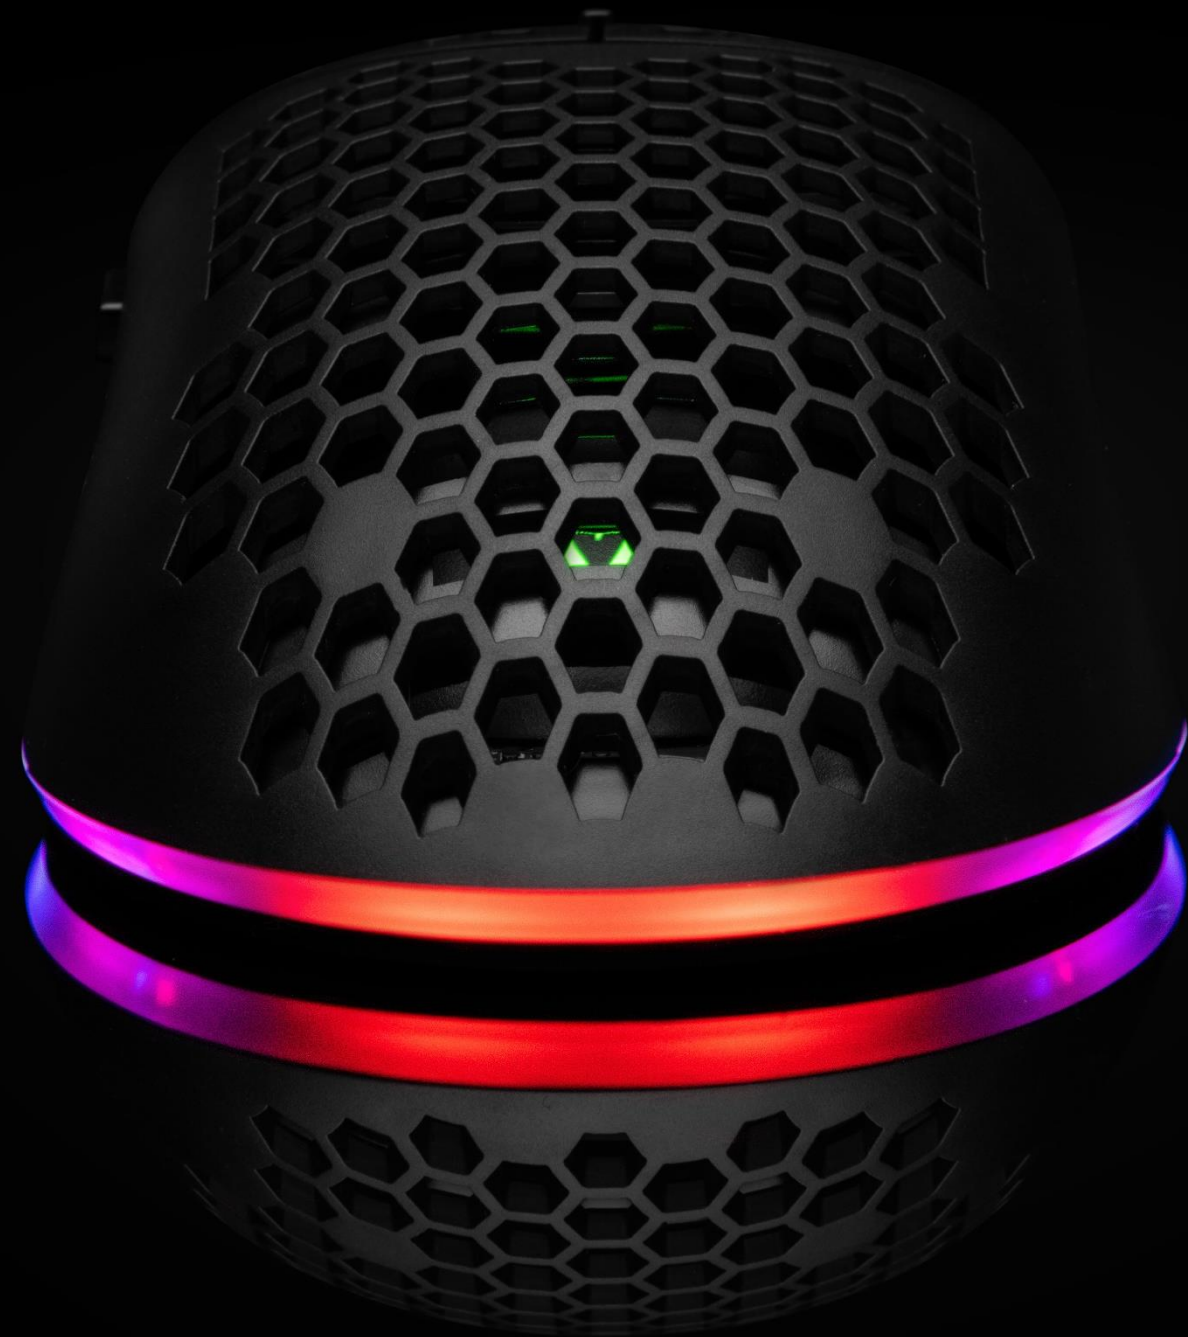

## LIGHTWEIGHT

MODECOM Volcano Shinobi is a lightweight mouse with a honeycomb structure. Thanks to this, many hours of games at the computer will not tire your hands.

## LED RGB

Effective RGB LED backlight can be adjusted to your preferences. Choose the right color and enjoy a beautiful looking gaming stand.

The Pixart® PMW-3360 sensor is one of the best sensors for gamers. Benchmark reading speed at 6.35 m/s (250 inch/s) mouse speed and up to 12,000 DPI hardware resolution.

# VOLCANO SHINOBI

## DESIGN

The mouse is available in two color versions: white and black. Effective RGB LED backlight practically on the entire bottom edge, reflects the gaming character of the mouse. Additionally, the scroll wheel and the Volcano logo inside were highlighted. The mouse proudly presents its origins, confirming its belonging to the family of gamers.