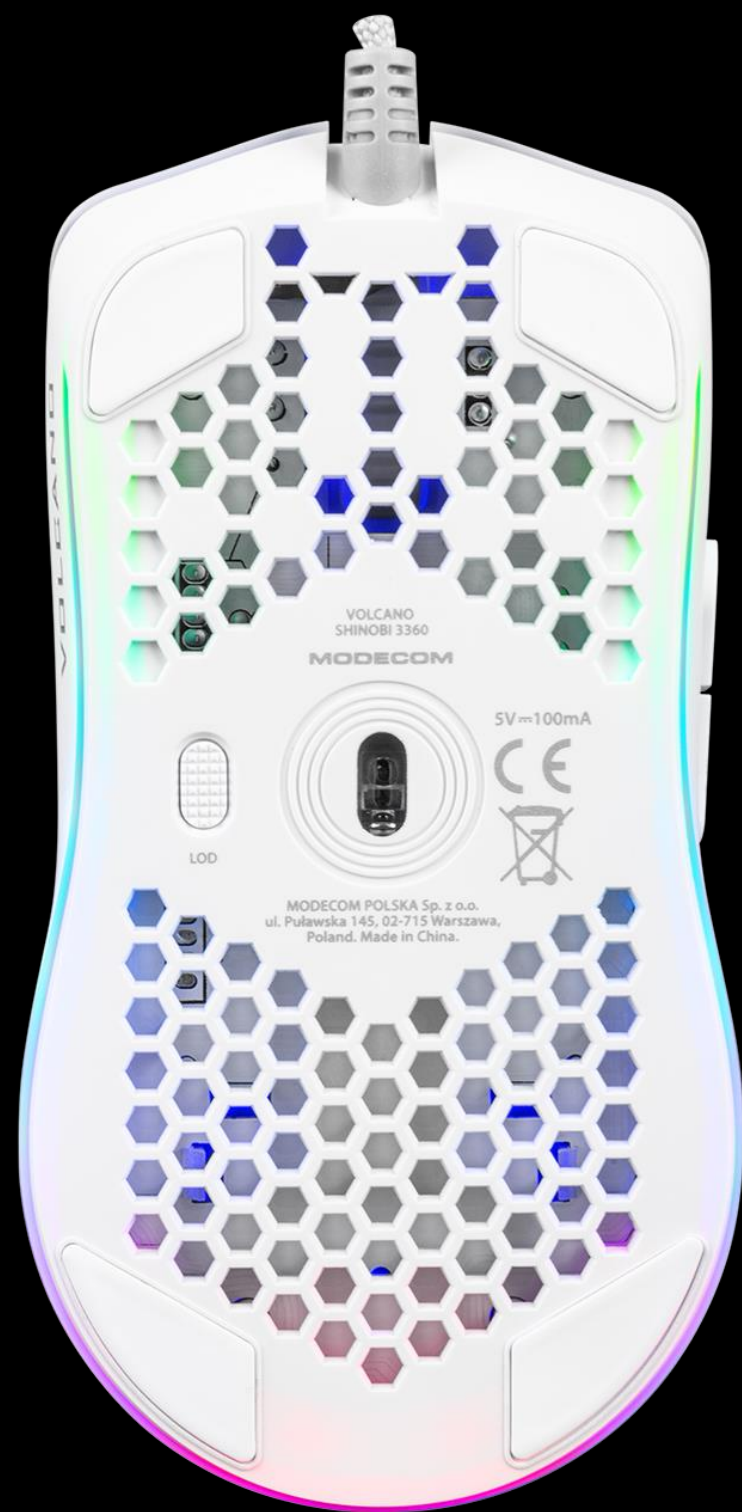

Mouse skates and L.O.D. button

High-quality mouse skates ensure even smoother movements on the pad. There is also a L.O.D switch on the bottom of the mouse. (lift od distance), allowing you to change this parameter (sensor distance from the surface) to 2 or 3 millimeters.