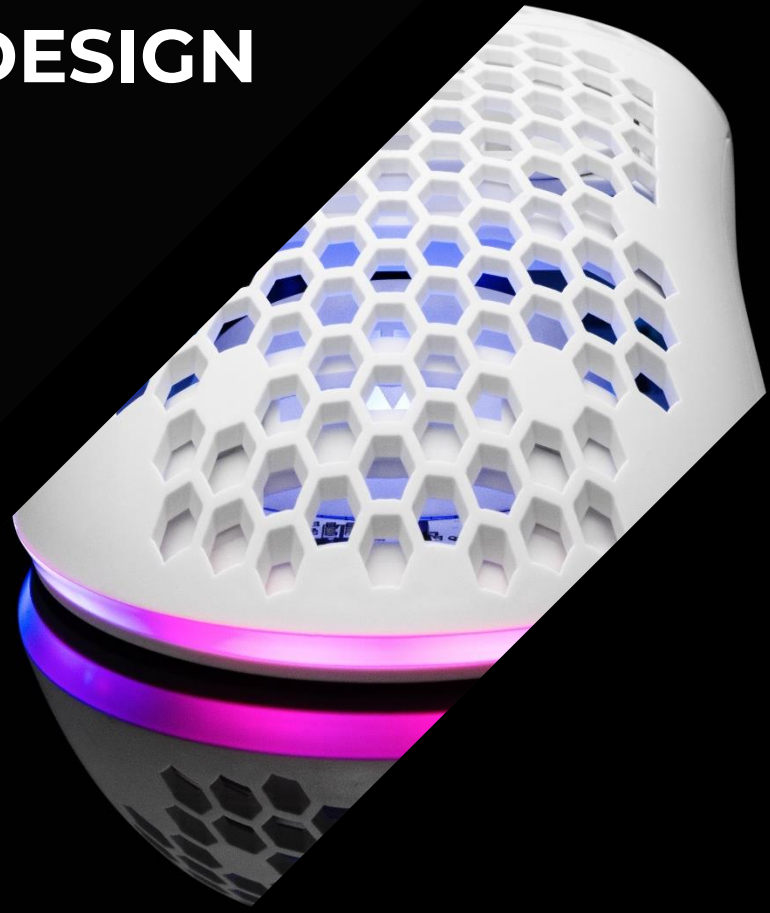

**MODERN
DESIGN**