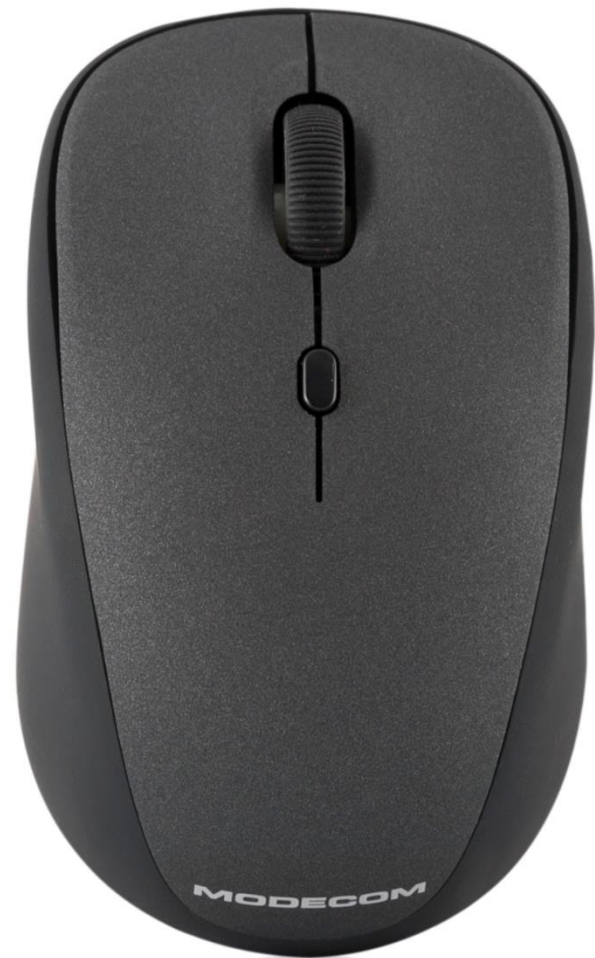

* The range depends on the operation of other devices at home that may affect the signal strength.

A compact mouse for work and study.

The MODECOM MC-WM6 mouse is a small device for work and study. The sides of the MC-WM6 mice are covered with a special matte material that improves the grip of the device, and thus optimizes the work.

Perfect
for study
and
work

Compact & light

The MC-WM6 mouse is a small and light office mouse. It will be perfect for work in any sector of services and industry, allowing you to work comfortably at the computer.

MODECOM MC-WM6

Ergonomic.

The MODECOM MC-WM6 mouse is also comfortable to use. Its ergonomic, small design, adapted to smaller hands, minimizes fatigue, even after long hours of use.

MODECOM MC-WM6

Universal and practical.

MODECOM MC-WM6

Light and handy.

MODECOM MC-WM6

• • •

Material.

The side surface of the mouse is made of a material that is pleasant to the touch.

MODECOM MC-WM6

• • •