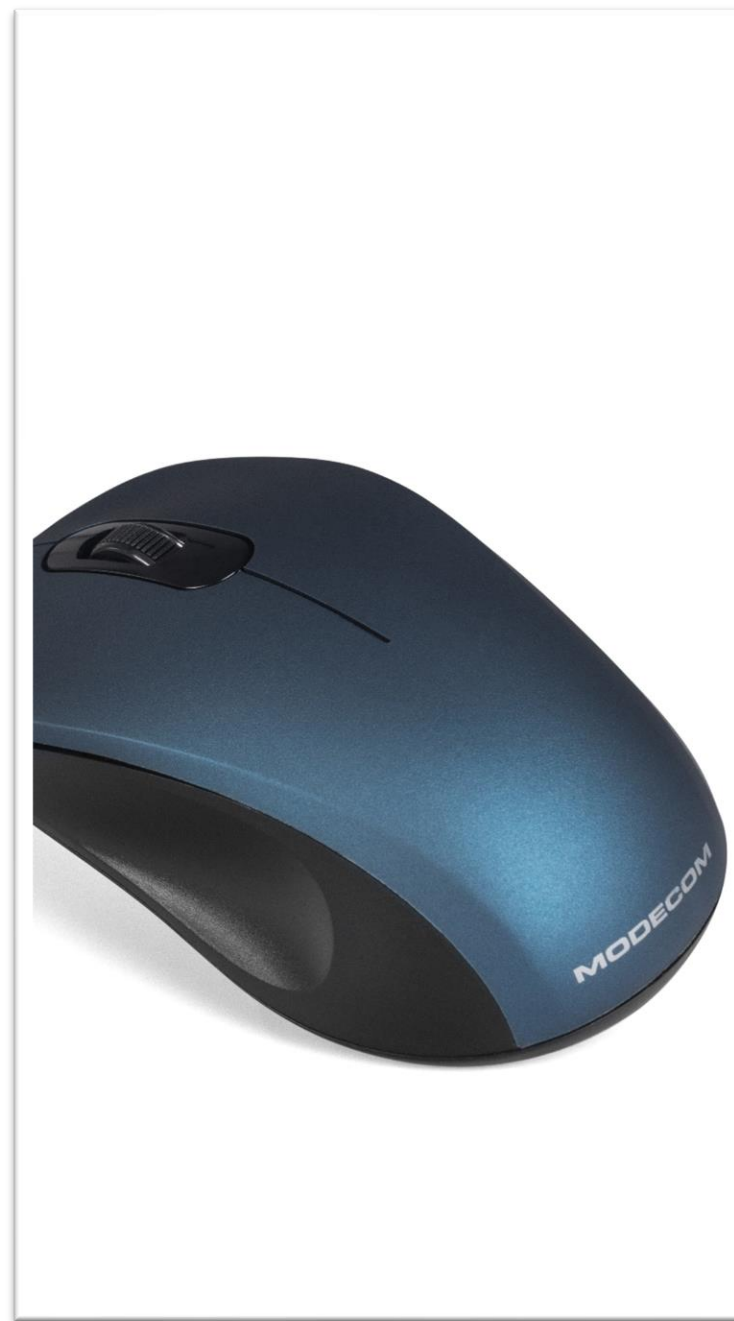

MODECOM

WIRELESS MOUSE

MODECOM
MC-WM10S

- ✓ Wireless technology
- ✓ Convenient design

- ✓ Silent switches
- ✓ Various colors

- ✓ Pleasant to the touch material that leaves no fingerprints
- ✓ Optical sensor

WIRELESS

The product is easy to use and transport.

The MODECOM MC-WM10S mouse is a "plug and play" device. After connecting the nano receiver to the USB port, you only need to wait a few moments after which the product will be ready for work. You can also hide nano receiver inside the mouse, which allows it to be safely transported without worry of losing it.

MODECOM MC-WM10S

Long range thanks to wireless radio technology.

The MODECOM MC-WM10S mouse is based on wireless radio technology operating at 2.4 GHz frequency. The radio technology ensures a reliable connection and a long range of up to 10 meters. Thanks to this, you will be able to move freely around the room and change the place of work without cable restrictions.

MODECOM MC-WM10S

Universal.

MODECOM MC-WM10S combines the best features of classic, solid and ergonomic design with modernity, quality of workmanship and high durability of microswitches. The mouse is wireless and equipped with a powerful battery that ensures many hours of uninterrupted work.