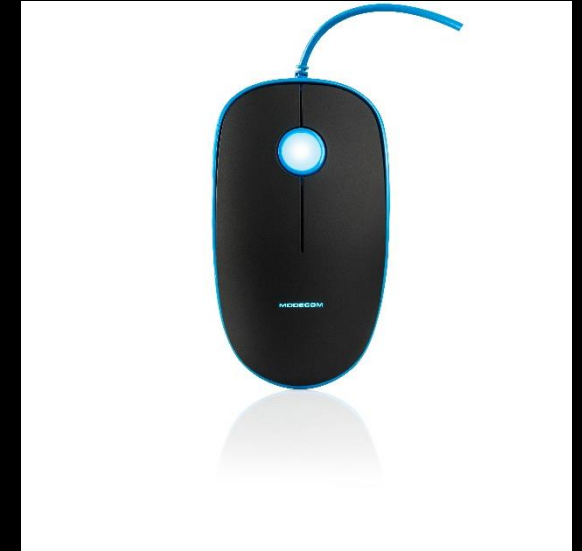

WIRED MOUSE

MODECOM  
MC-M111

- ✓ Convenient design.
- ✓ LED Backlight.

- ✓ Elegant and minimalist design.
- ✓ Low profile.

- ✓ Round scroll wheel.
- ✓ 1600 DPI optical sensor.

## Low-profile mouse for comfortable work and study

---

The MODECOM MC-M111 mouse is a harmonious combination of modern, minimalist design with high quality and comfort of use. Already at the first contact with the MC-M111 mouse, you will be charmed by its slim design with a characteristic, low profile. The design of the MODECOM MC-M111 mouse in a vivid blue color and elegant black gives it a unique look.

Convenient design

Low profile

Optical sensor

Round scroll wheel

Vivid color

LED backlight

# Modern and convenient solutions

MODECOM MC-M111 will be perfect for work, study and web browsing. High ergonomics and an interesting design in blue and black complement a long list of its advantages.