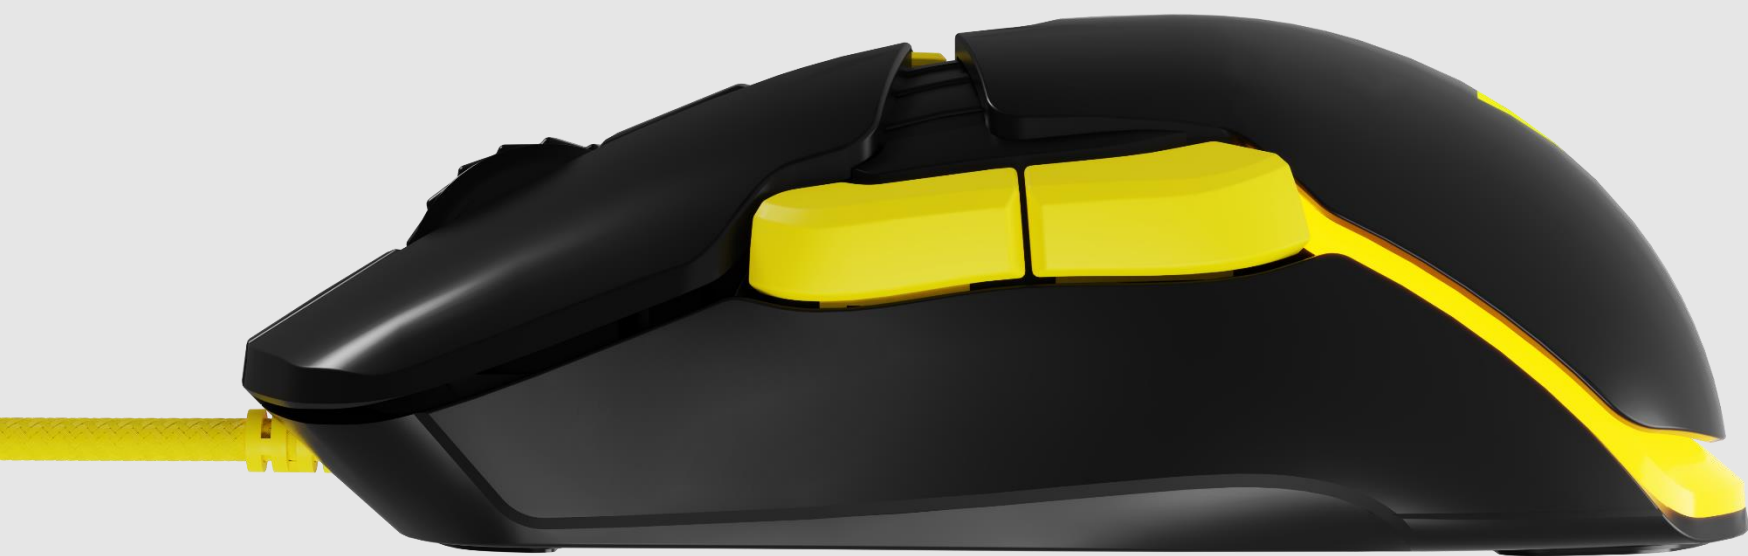

DESIGN

Original and bold mouse design. It will perfectly fit into any gaming station thanks to the original combination of bold colors with an elegant black.

LED strips in the mouse and the illuminated Volcano logo emphasize the gaming purpose of the "rodent".