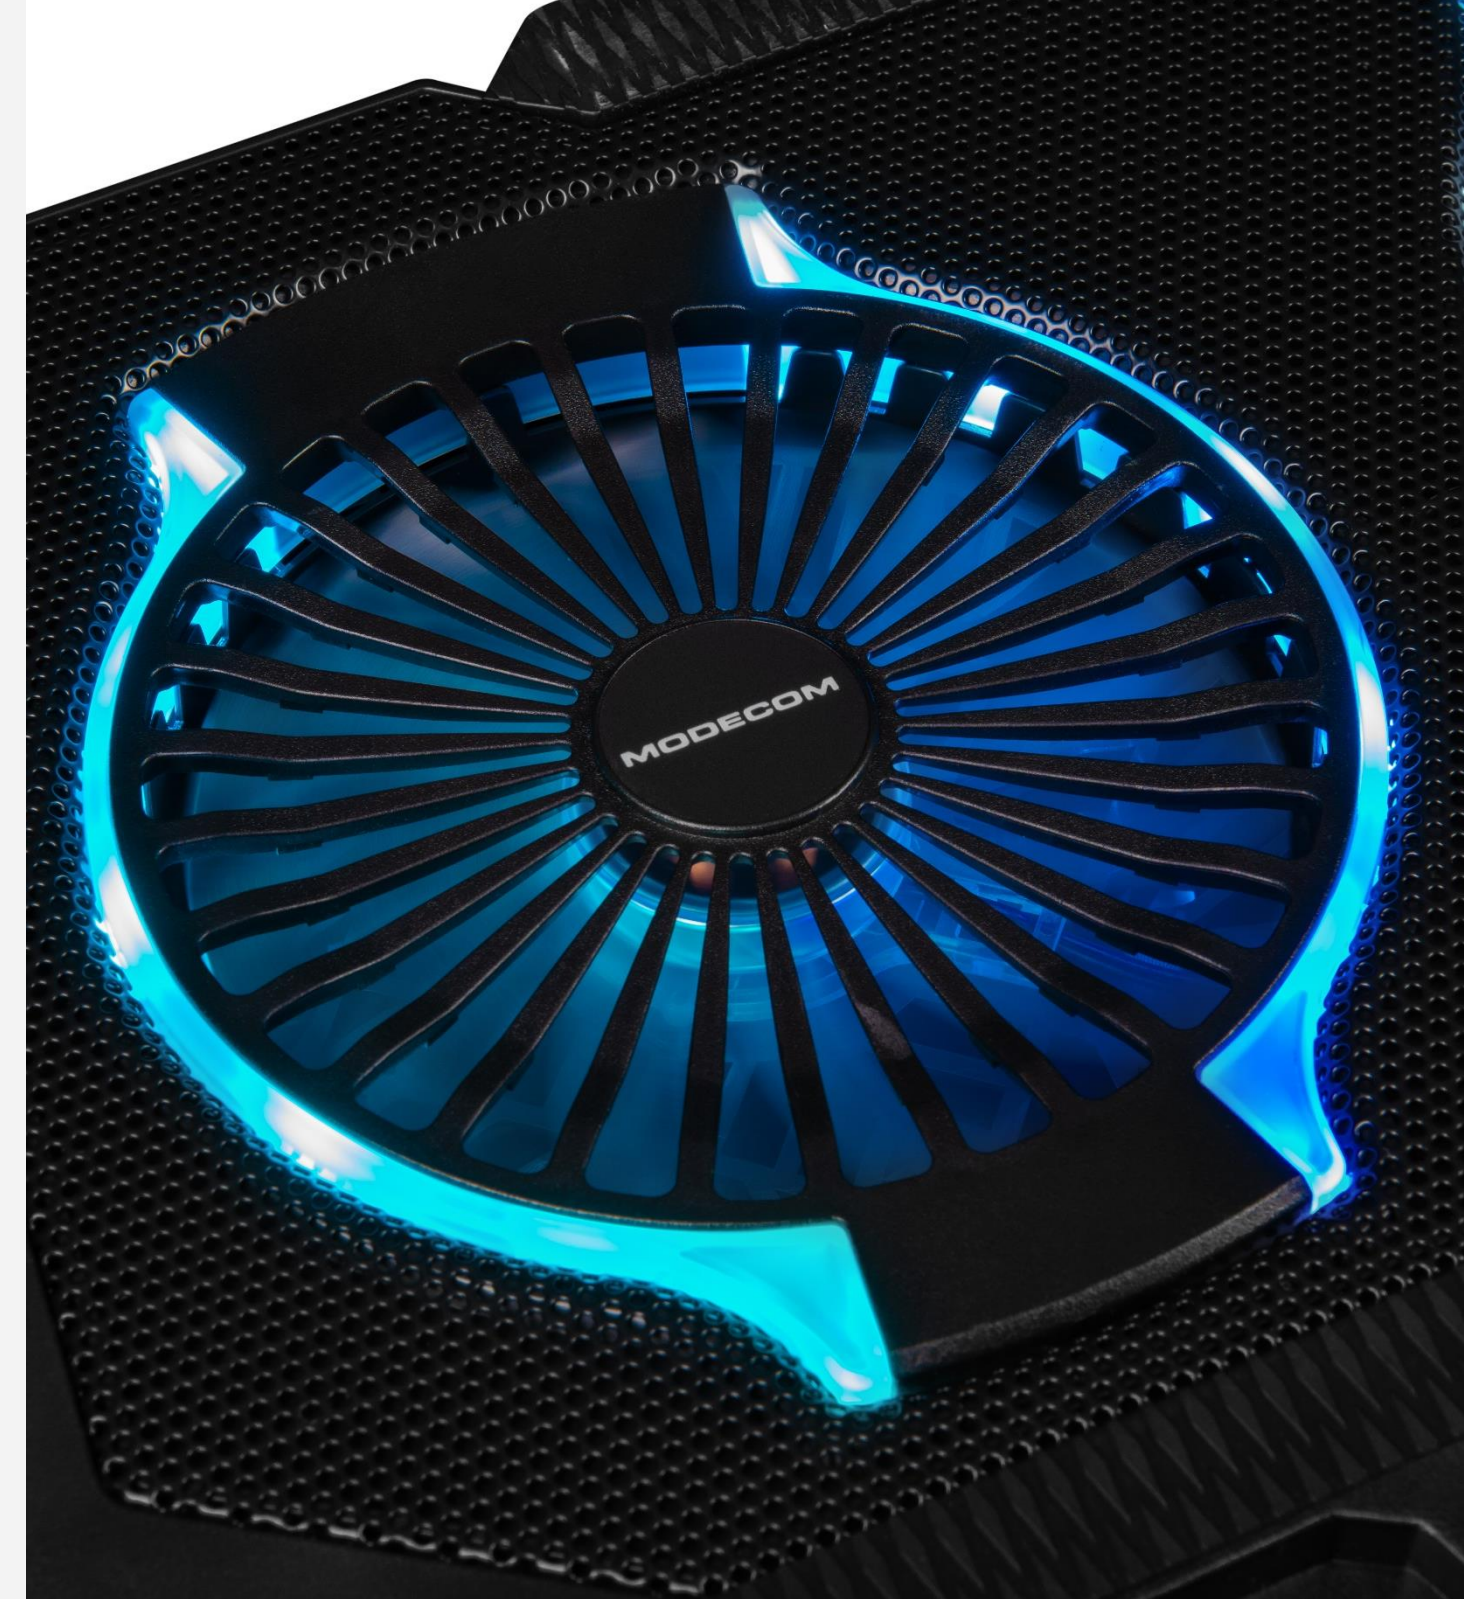

MODECOM

1

MODECOM MC-CF21 RGB SILENT FAN

Two high-performance fans

Cooling pad is equipped with two 120mm high-performance fans with RGB backlight. They not only cool your laptop, but also provide an effective visual experience.

Quality

The stand is equipped with a metal mesh that securely supports the laptop. The rest of the structure is made of lightweight but durable plastic.

Control panel

The control panel with LCD display allows you to control the speed of the fans. You can also turn them off from the panel console. One of the buttons is used to change the backlight operation mode.

In addition, the control panel allows you to conveniently control the fan speeds (up to 1400 RPM), adjusting the optimal flow of cool air to your own needs. This cooling pad is perfect for both gaming and office laptops.

Special tilt feet prevent the laptop from slipping, so you can set the pad at a large angle without worrying about damaging your laptop.

Special tilts
protecting laptop.

Two USB ports.

Light construction