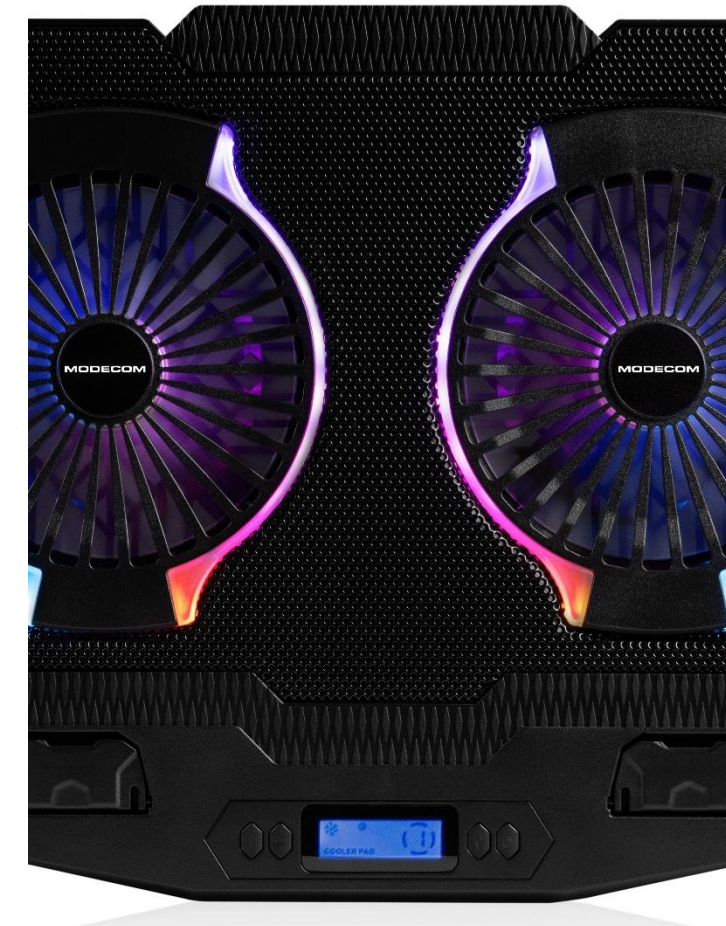

MODECOM

1

MODECOM MC-CF21 RGB SILENT FAN

Two high-performance fans

Cooling pad is equipped with two 120mm high-performance fans with RGB backlight. They not only cool your laptop, but also provide an effective visual experience.

Quality

The stand is equipped with a metal mesh that securely supports the laptop. The rest of the structure is made of lightweight but durable plastic.

Control panel

The control panel with LCD display allows you to control the speed of the fans. You can also turn them off from the panel console. One of the buttons is used to change the backlight operation mode.

In addition, the control panel allows you to conveniently control the fan speeds (up to 1400 RPM), adjusting the optimal flow of cool air to your own needs. This cooling pad is perfect for both gaming and office laptops.