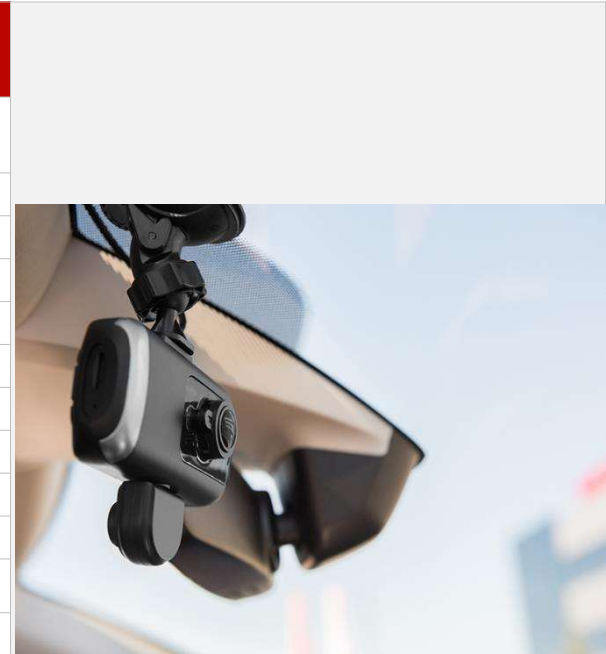

Technical specifications

MODECOM REC MC-CC15 FHD X2

Model	MODECOM REC MC-CC15 FHD X2	
Recording	FHD 1920 x 1080 @30fps (front) HD@30FPS (rear)	
Photos	Maximum 12 Mpix	
Lenses	Wide-lens	
Display	3" LCD, colour	
G-Sensor	Yes	
Motion detection	Yes	
MicroUSB slot	Charging, data transfer	
Microphone	Built-in	
Speaker	Built-in	
Loop recording	Yes	
Built-in battery	600mAh	
The set contains:	Car camera MC-CC15	
	Car holder	
	Car power supply	
	USB cable	
	User manual