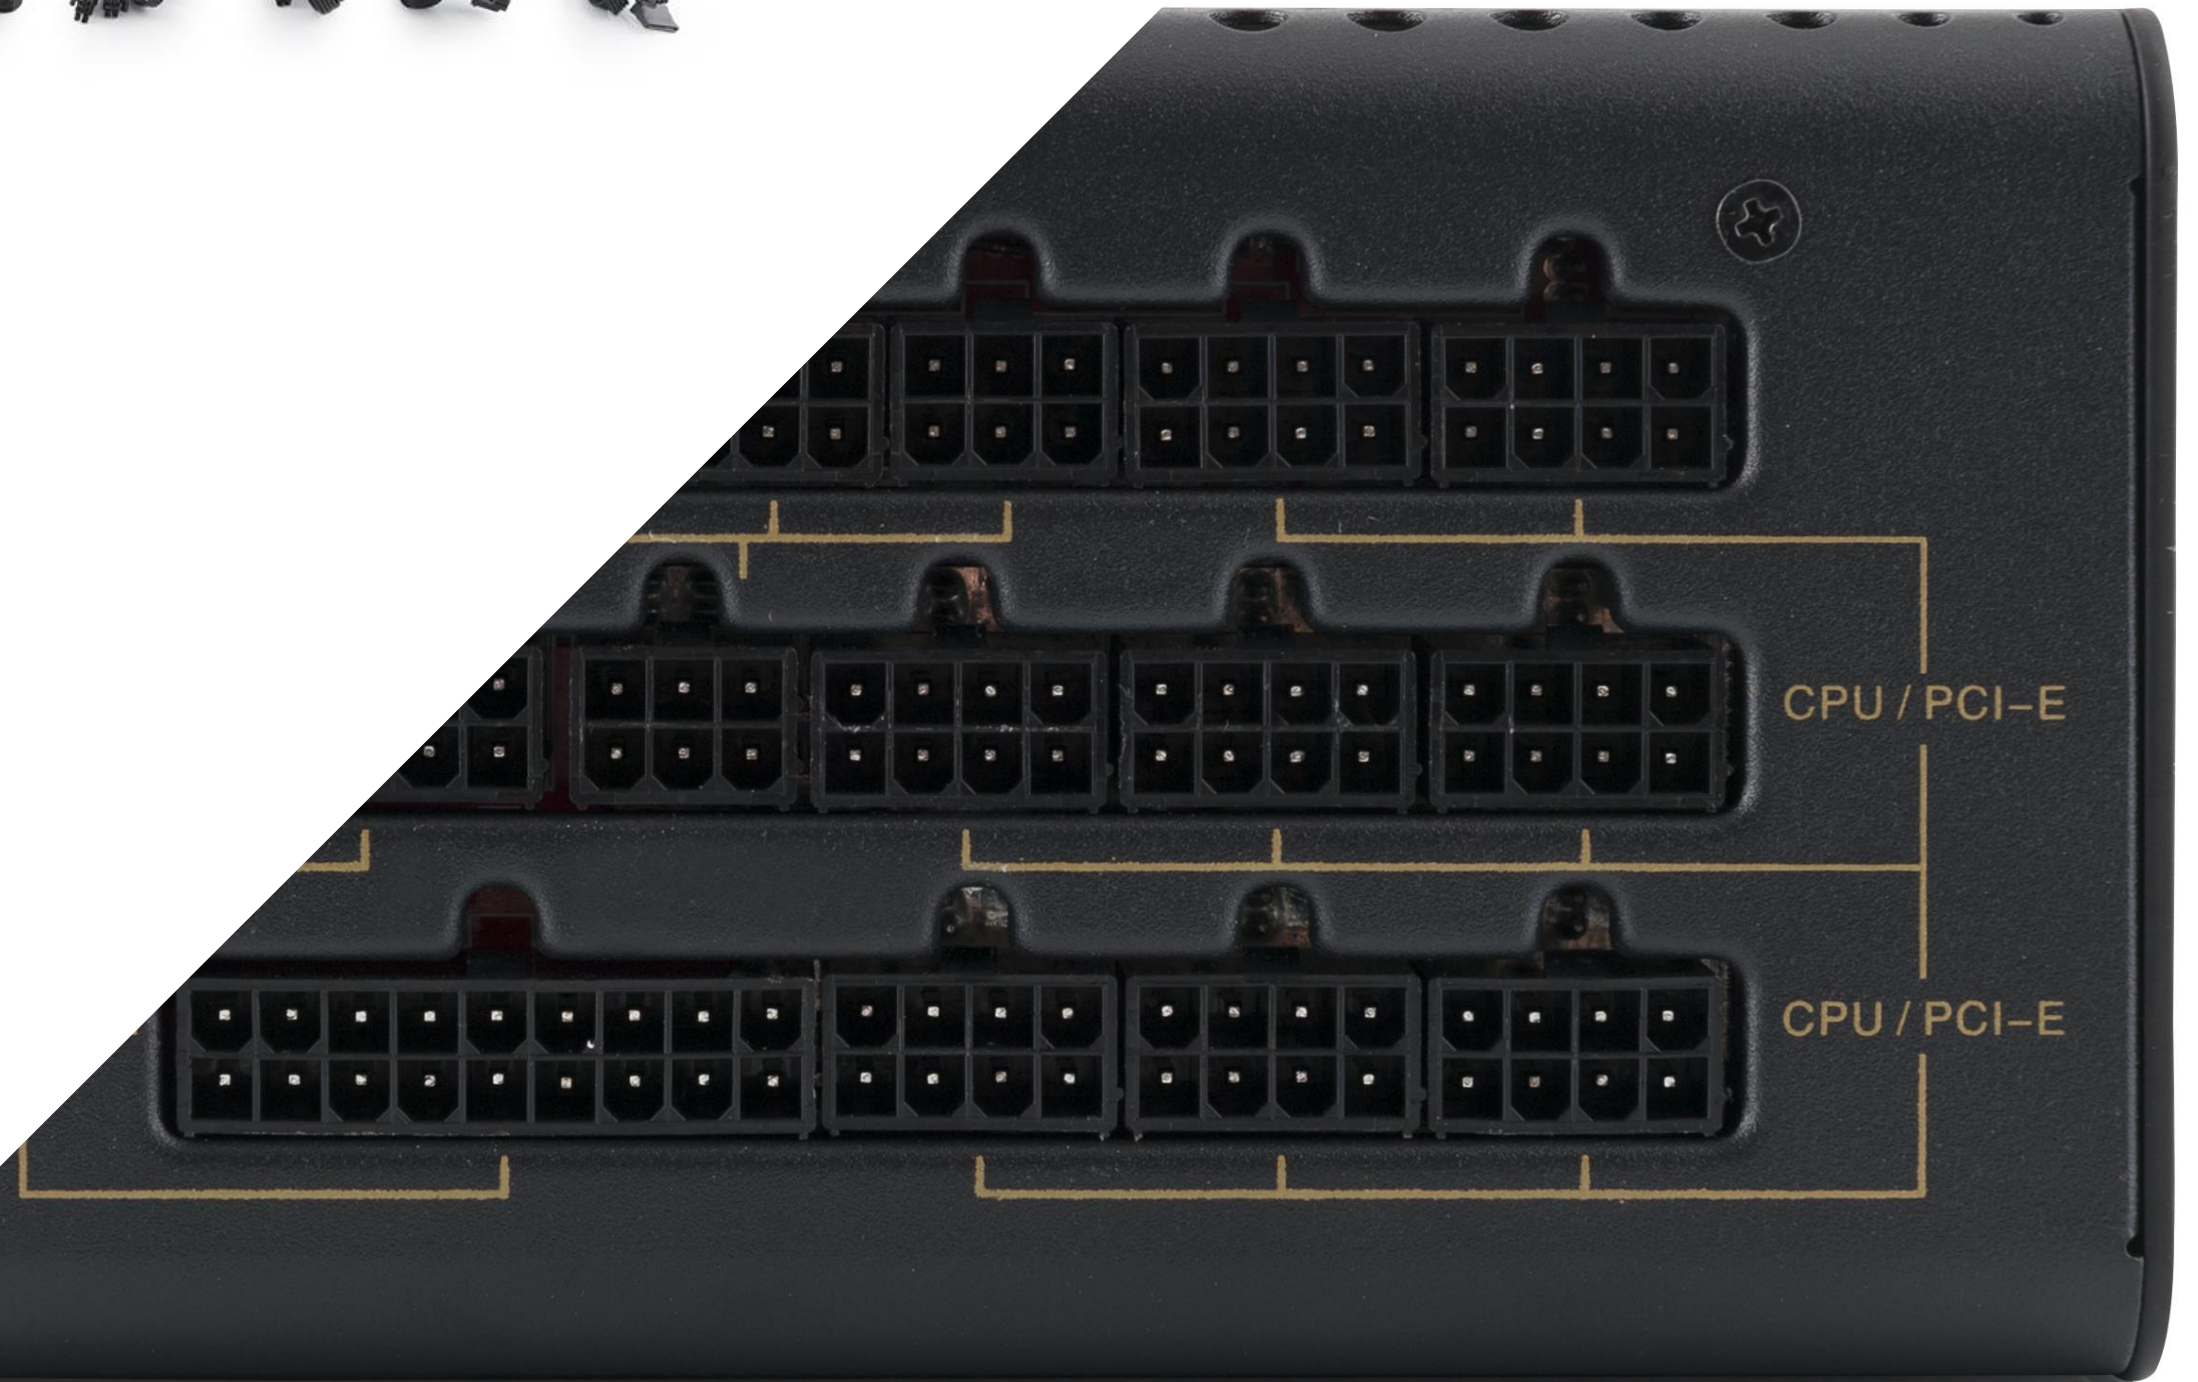

## 100% MODULAR WITH FLAT CABLES

All PCI-E cables are detachable, which allows them to be better managed while maintaining not only order, but also optimal air circulation inside the case.

Flat cables allows them to be managed even better in the PC case.