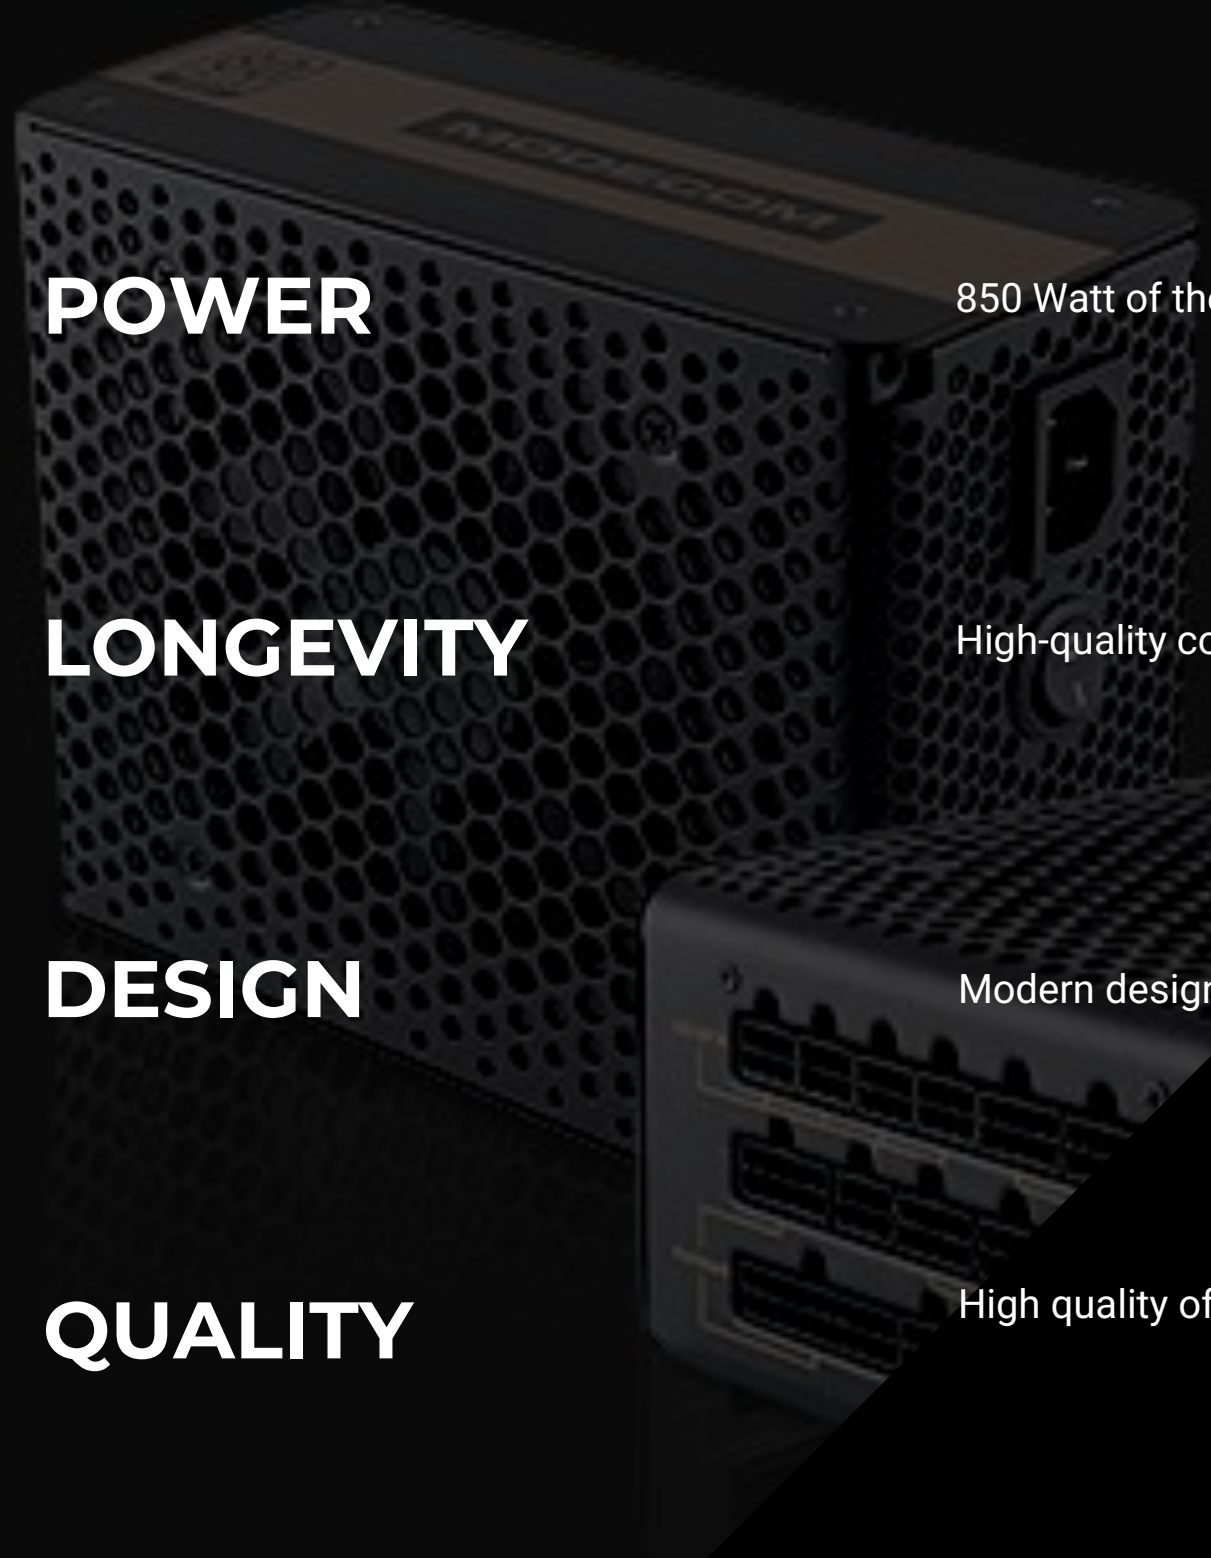

10 REASONS WHY YOU SHOULD HAVE IT

01. **POWER**

850 Watt of the power supply means that all gaming components will be supplied with the right dose of power.

02. **LONGEVITY**

High-quality components allow you to power the computer for years.

03. **DESIGN**

Modern design that will be perfect for PC cases with a tempered glass side panel.

04. **QUALITY**

High quality of transistors and capacitors.

05. **SAFE**

A number of protections against overloads, voltage changes and short circuits.