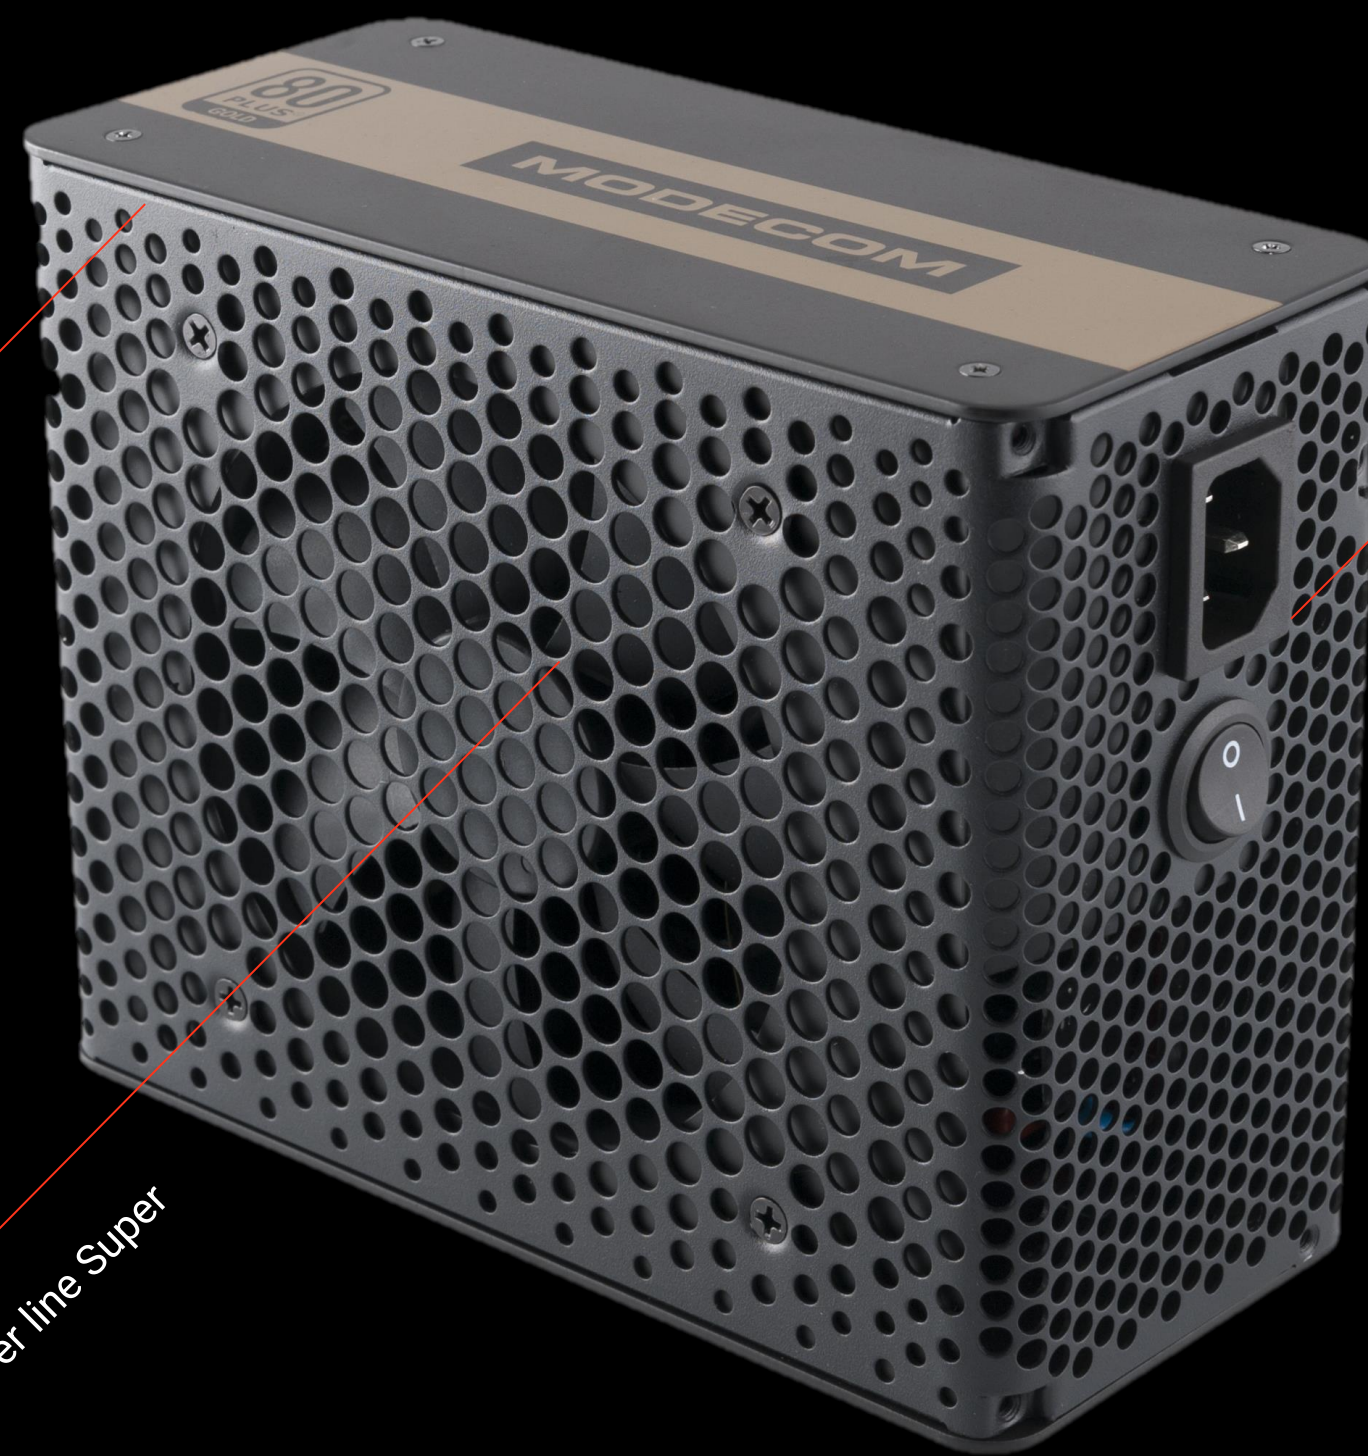

### POWER

750 Watt.

### DESIGN

Modern design perfect for PC case with glass panel.

### GAMING

The power supply is a perfect choice for any gaming computers.

### FAN

Silent and efficient 120 mm fan.

**POWER 750 W**

Amount of power suitable for most gaming computers.

**STABLE POWER**

Powerful single power line Super +12V.

**DESIGN**

Interesting design of the power supply, which looks good in PC cases with tempered glass side panel.