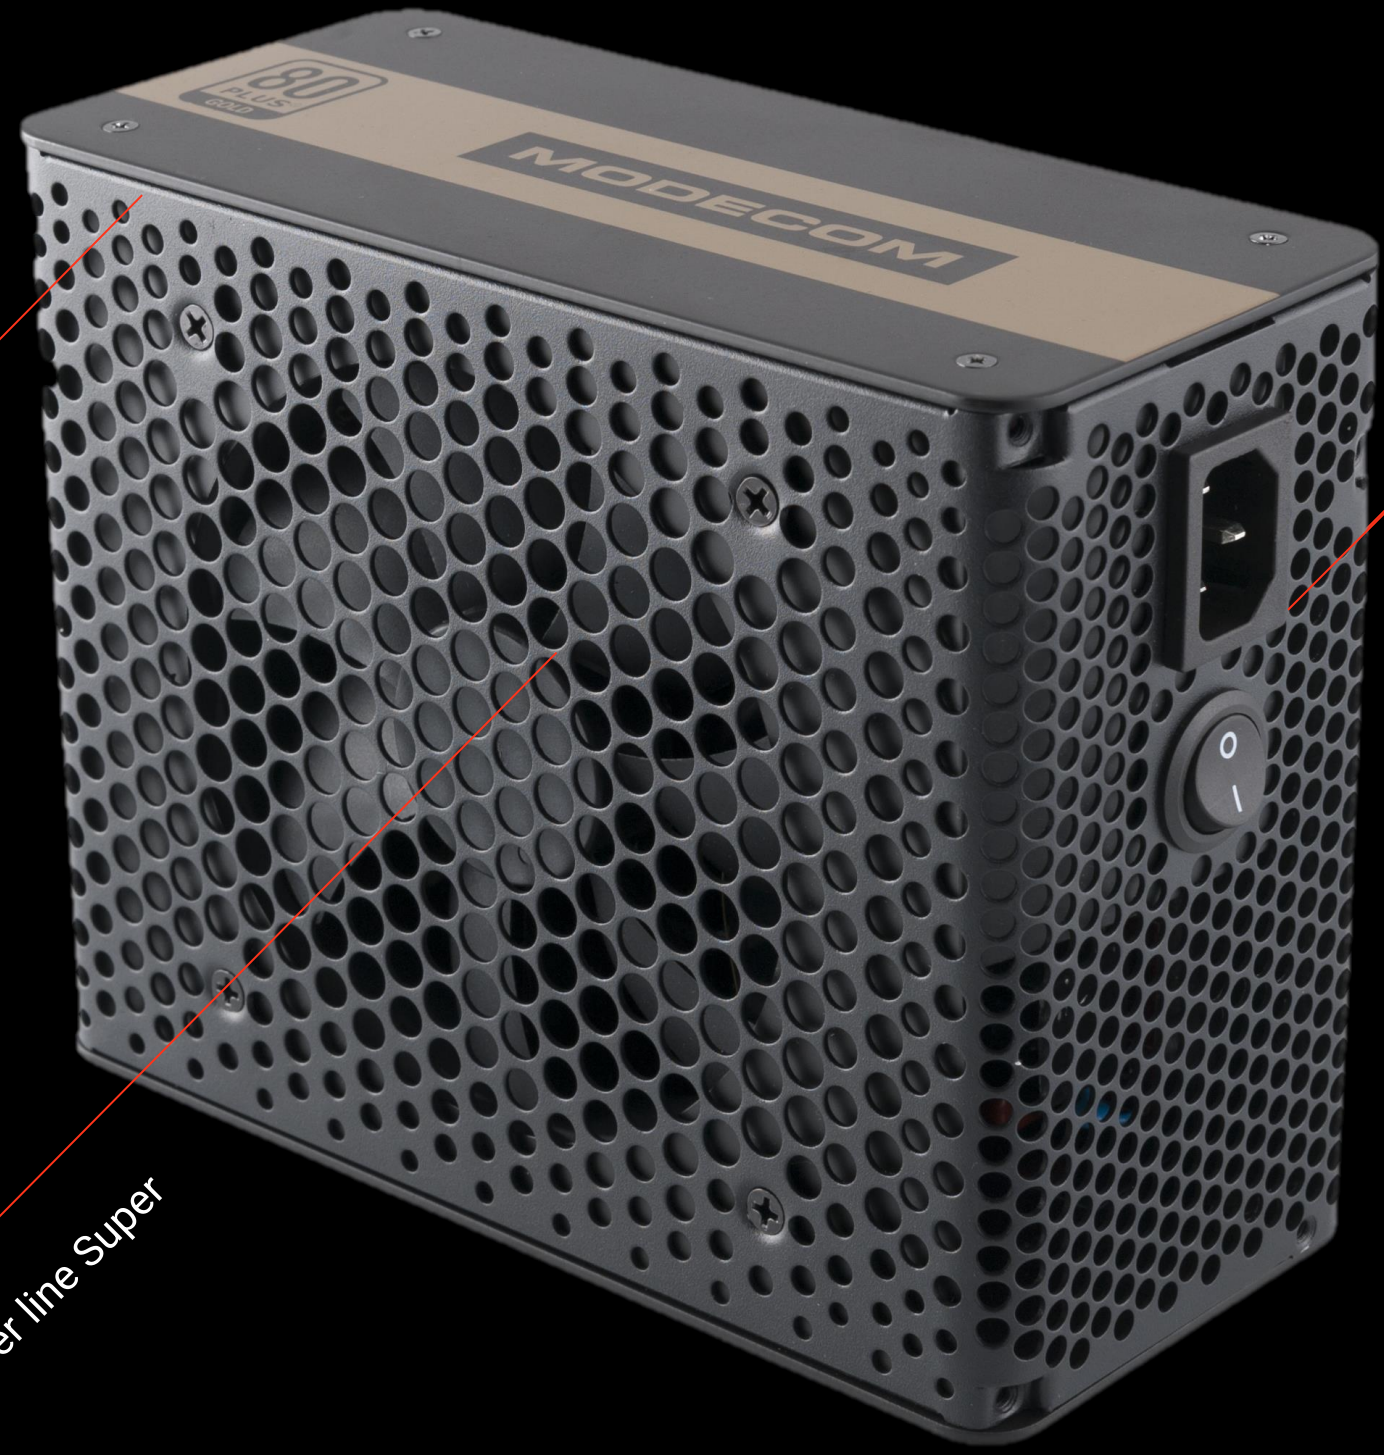

MODULAR

The power supply has fully modular cabling.

DESIGN

Modern design perfect for PC case with glass panel.

HIGH QUALITY

The use of high-quality materials during production ensures durability.

HIGH EFFICIENCY

High efficiency - over 90% at 50% load, over 87% at 20% load and 100% power.

PROTECTION

A number of protections against short circuits and overloads.

GAMING

The power supply is a perfect choice for any gaming computers.

FAN

Silent and efficient 120 mm fan.

POWER 650 W

Amount of power suitable for most gaming computers.

STABLE POWER

Powerful single power line Super +12V.

DESIGN

Interesting design of the power supply, which looks good in PC cases with tempered glass side panel.

MODECOM Volcano 650 Gold is designed to ensure safe and stable operation of gaming computers. Its gaming purpose has been emphasized by an extraordinary case and design that looks great on computers with a tempered glass side panel.