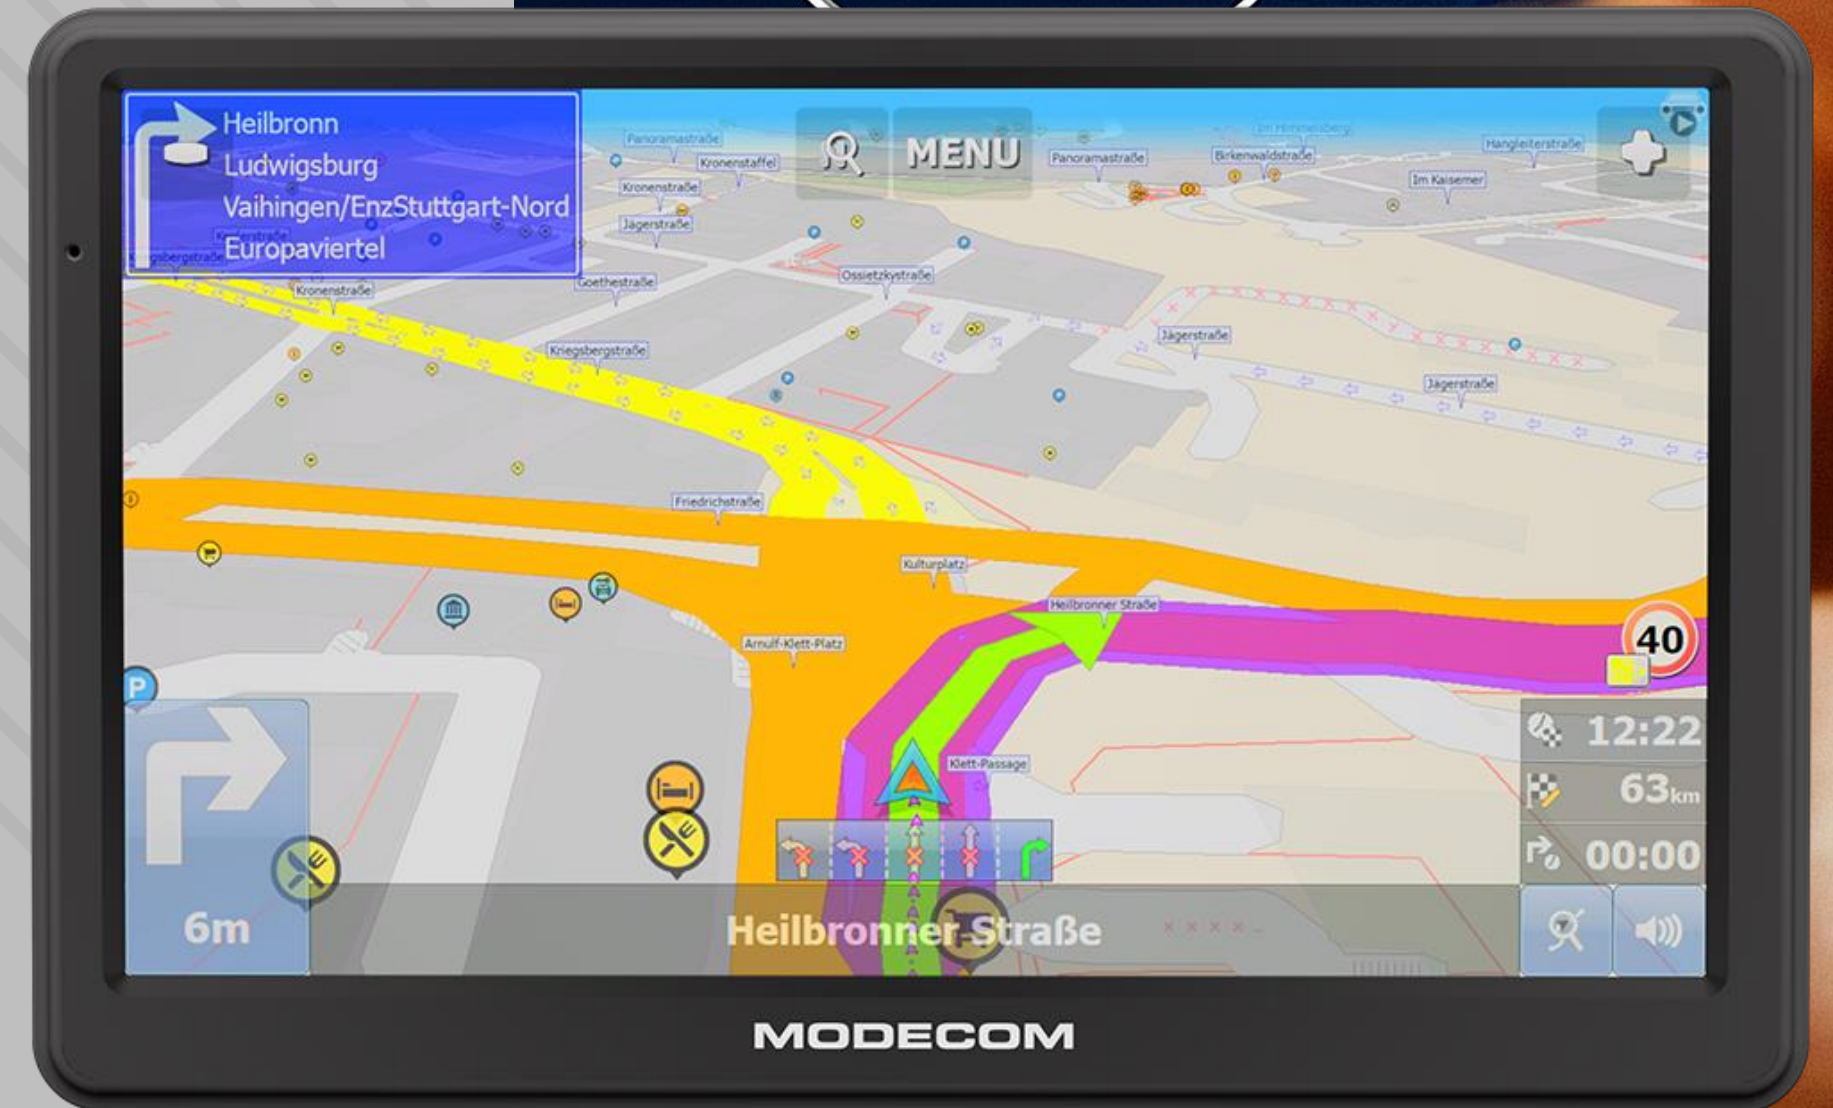

SCREEN

BIG SCREEN 7"

IPS QUALITY

The 7" IPS display is a huge advantage in the FreeWAY CX 7.2 IPS GPS model. Better colors, wider viewing angles, brighter images - all this makes it easier to use GPS. The IPS screen means high readability.

CAPACITIVE TOUCH PANEL WORK LIKE ON SMARTPHONE

GPS is equipped with a capacitive touch panel. This means that the screen works by touching with your finger. The use of a touch panel significantly facilitates the use of navigation - you do not need to look for a stylus pen to enter the desired route. You work like on a smartphone.

MODECOM FREEWAY CX 7.2 IPS

PERFECT ANYWHERE

The large screen in IPS quality will work on any road. Both on highway and in the maze of city streets. The IPS quality works great regardless of the position of the sun in the sky - screen panel is bright and allows you to navigate anytime, anywhere.

MODECOM FREEWAY CX 7.2 IPS

POWERFUL PROCESSOR Mstar MSB2531 800MHZ

MODECOM FreeWAY CX 7.2 IPS is navigation with high-class components.

It is equipped with an efficient and modern Mstar MSB2531 800MHZ processor, which is characterized by low power consumption and high efficiency, allowing for quick calculation and route tracking.