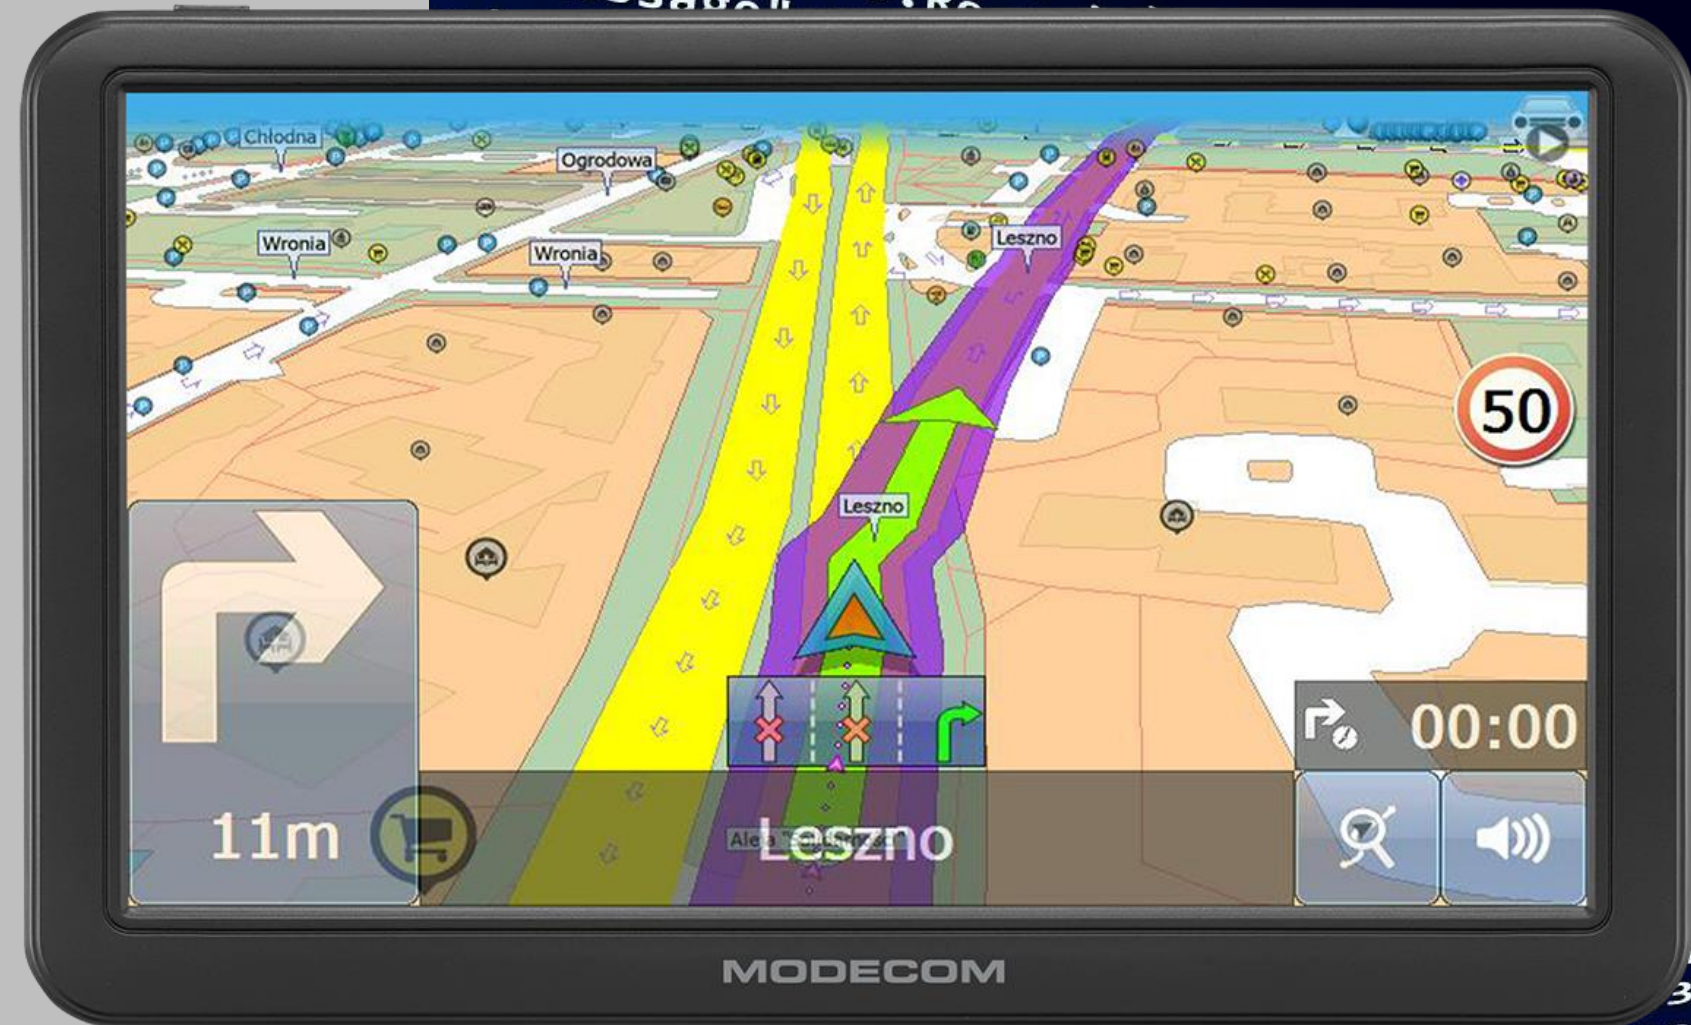

MODECOM FREEWAY CX 7.0

PERFECT ANYWHERE

MODECOM FreeWAY CX 7.0 car navigation is an option for every driver, regardless of whether he chooses endless wilderness or the thicket of city streets.

The device is equipped with a high-class and sensitive MSTAR GPS system. Thanks to this GPS module, the device precisely determines the route and ensures optimal precision of the location of the vehicle and the destination point.

LOCATION ACCURANCY GPS MSTAR

MODECOM

MODECOM FREEWAY CX 7.0

POWERFUL PROCESSOR Mstar MSB2531 800MHZ

MODECOM FreeWAY CX 7.0 is navigation with high-class components.

It is equipped with an efficient and modern Mstar MSB2531 800MHZ processor, which is characterized by low power consumption, high efficiency and quick calculation and route tracking..

The processor cooperates with the software enabling smooth operation, also allowing the use of multimedia solutions offered by the device.

256 MB RAM

Modern software requires advanced and reliable device components. The navigation has been equipped with 256 megabytes of RAM, which ensures optimal operation of navigation programs.

USB-C

The navigation is equipped with a USB-C port. The standardization in USB-C technology allows to reduce the number of cables, affecting the comfort of using the device.

CUSTOMIZE GPS AS YOU LIKE

MODECOM FREEWAY CX 7.0 comes preloaded with MapFactor Europe navigation. However, if you decide that you want a different map, you can adapt it to your needs.