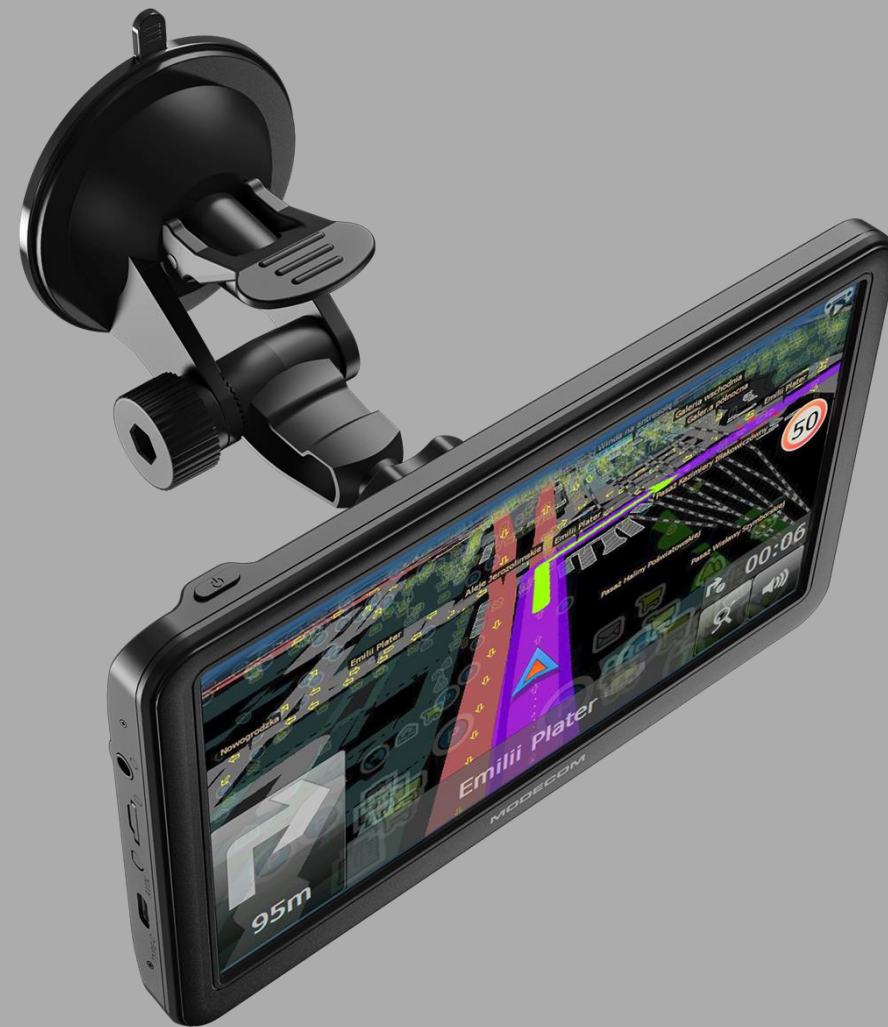

Equipped with efficient components, a strong mount, a USB-C port and a good-quality, large 7" touch screen, it is a great choice for planning the optimal travel route.

CAPACITIVE TOUCH PANEL WORK LIKE ON SMARTPHONE

GPS is equipped with a capacitive touch panel. It means that the screen works when touched by a finger.. Installed touch panel makes using navigation much easier - you do not need to look for a stylus pen to enter the desired route. You work like on a smartphone.

GPS

SCREEN 7"

TFT SCREEN

The 7" TFT screen allows for optimal and comfortable tracking of the route. Wide viewing angles, bright image and detailed information on a large display - all of it makes navigation easier.

MODECOM FREEWAY CX 7.0

PERFECT ANYWHERE

MODECOM FreeWAY CX 7.0 car navigation is an option for every driver, regardless of whether he chooses endless wilderness or the thicket of city streets.

The device is equipped with a high-class and sensitive MSTAR GPS system. Thanks to this GPS module, the device precisely determines the route and ensures optimal precision of the location of the vehicle and the destination point.