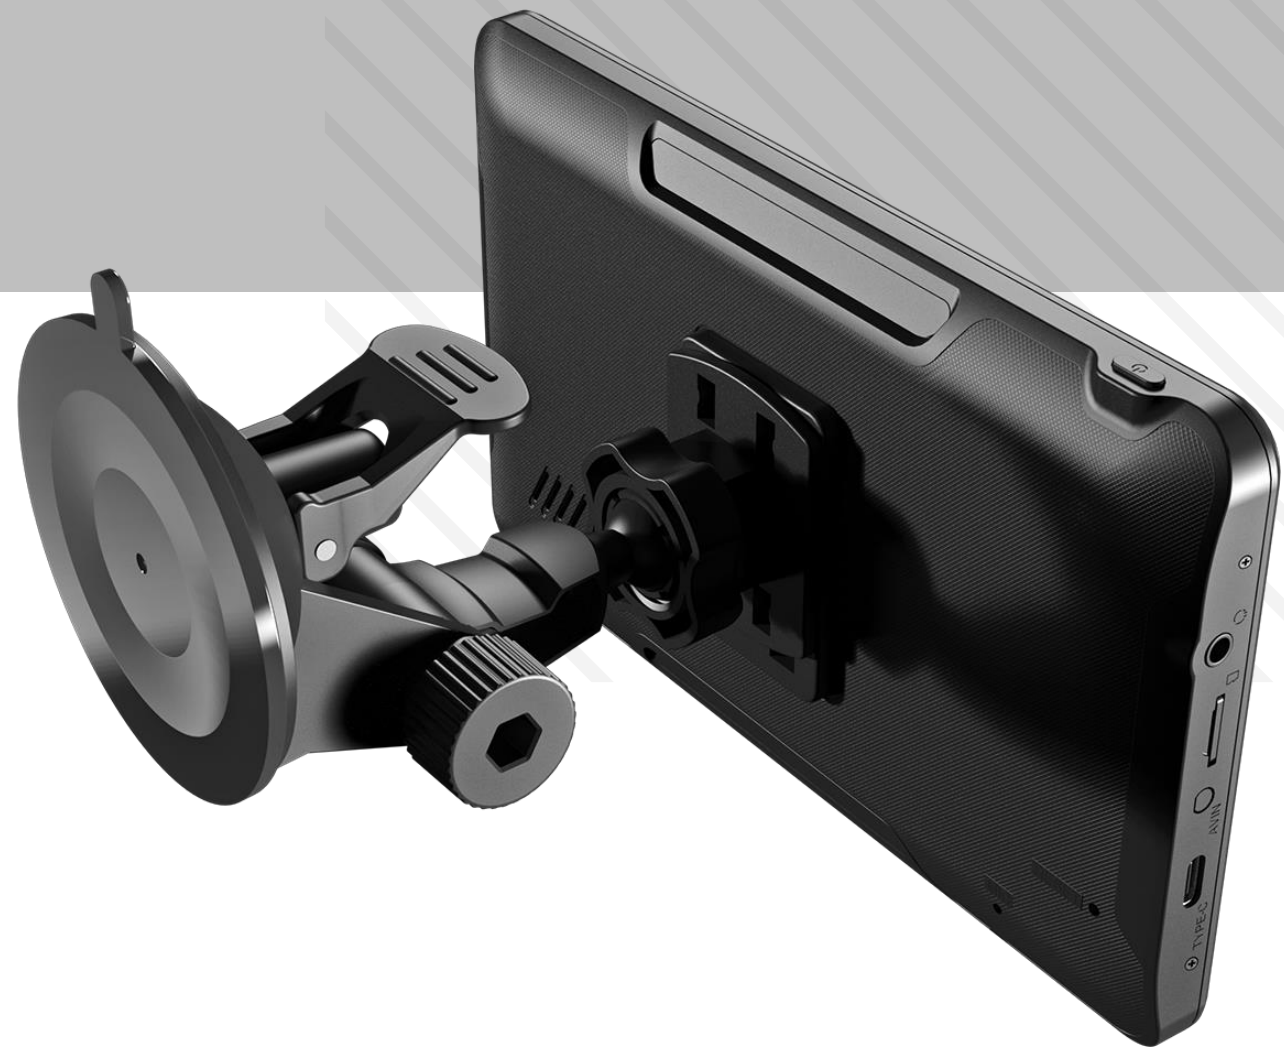

CUSTOMIZE GPS AS YOU LIKE

MODECOM FREEWAY CX 7.0 comes preloaded with MapFactor Europe navigation. However, if you decide that you want a different map, you can adapt it to your needs.

Thanks to the large amount of memory and efficient components, the navigation quickly and efficiently cooperates with other producers maps..