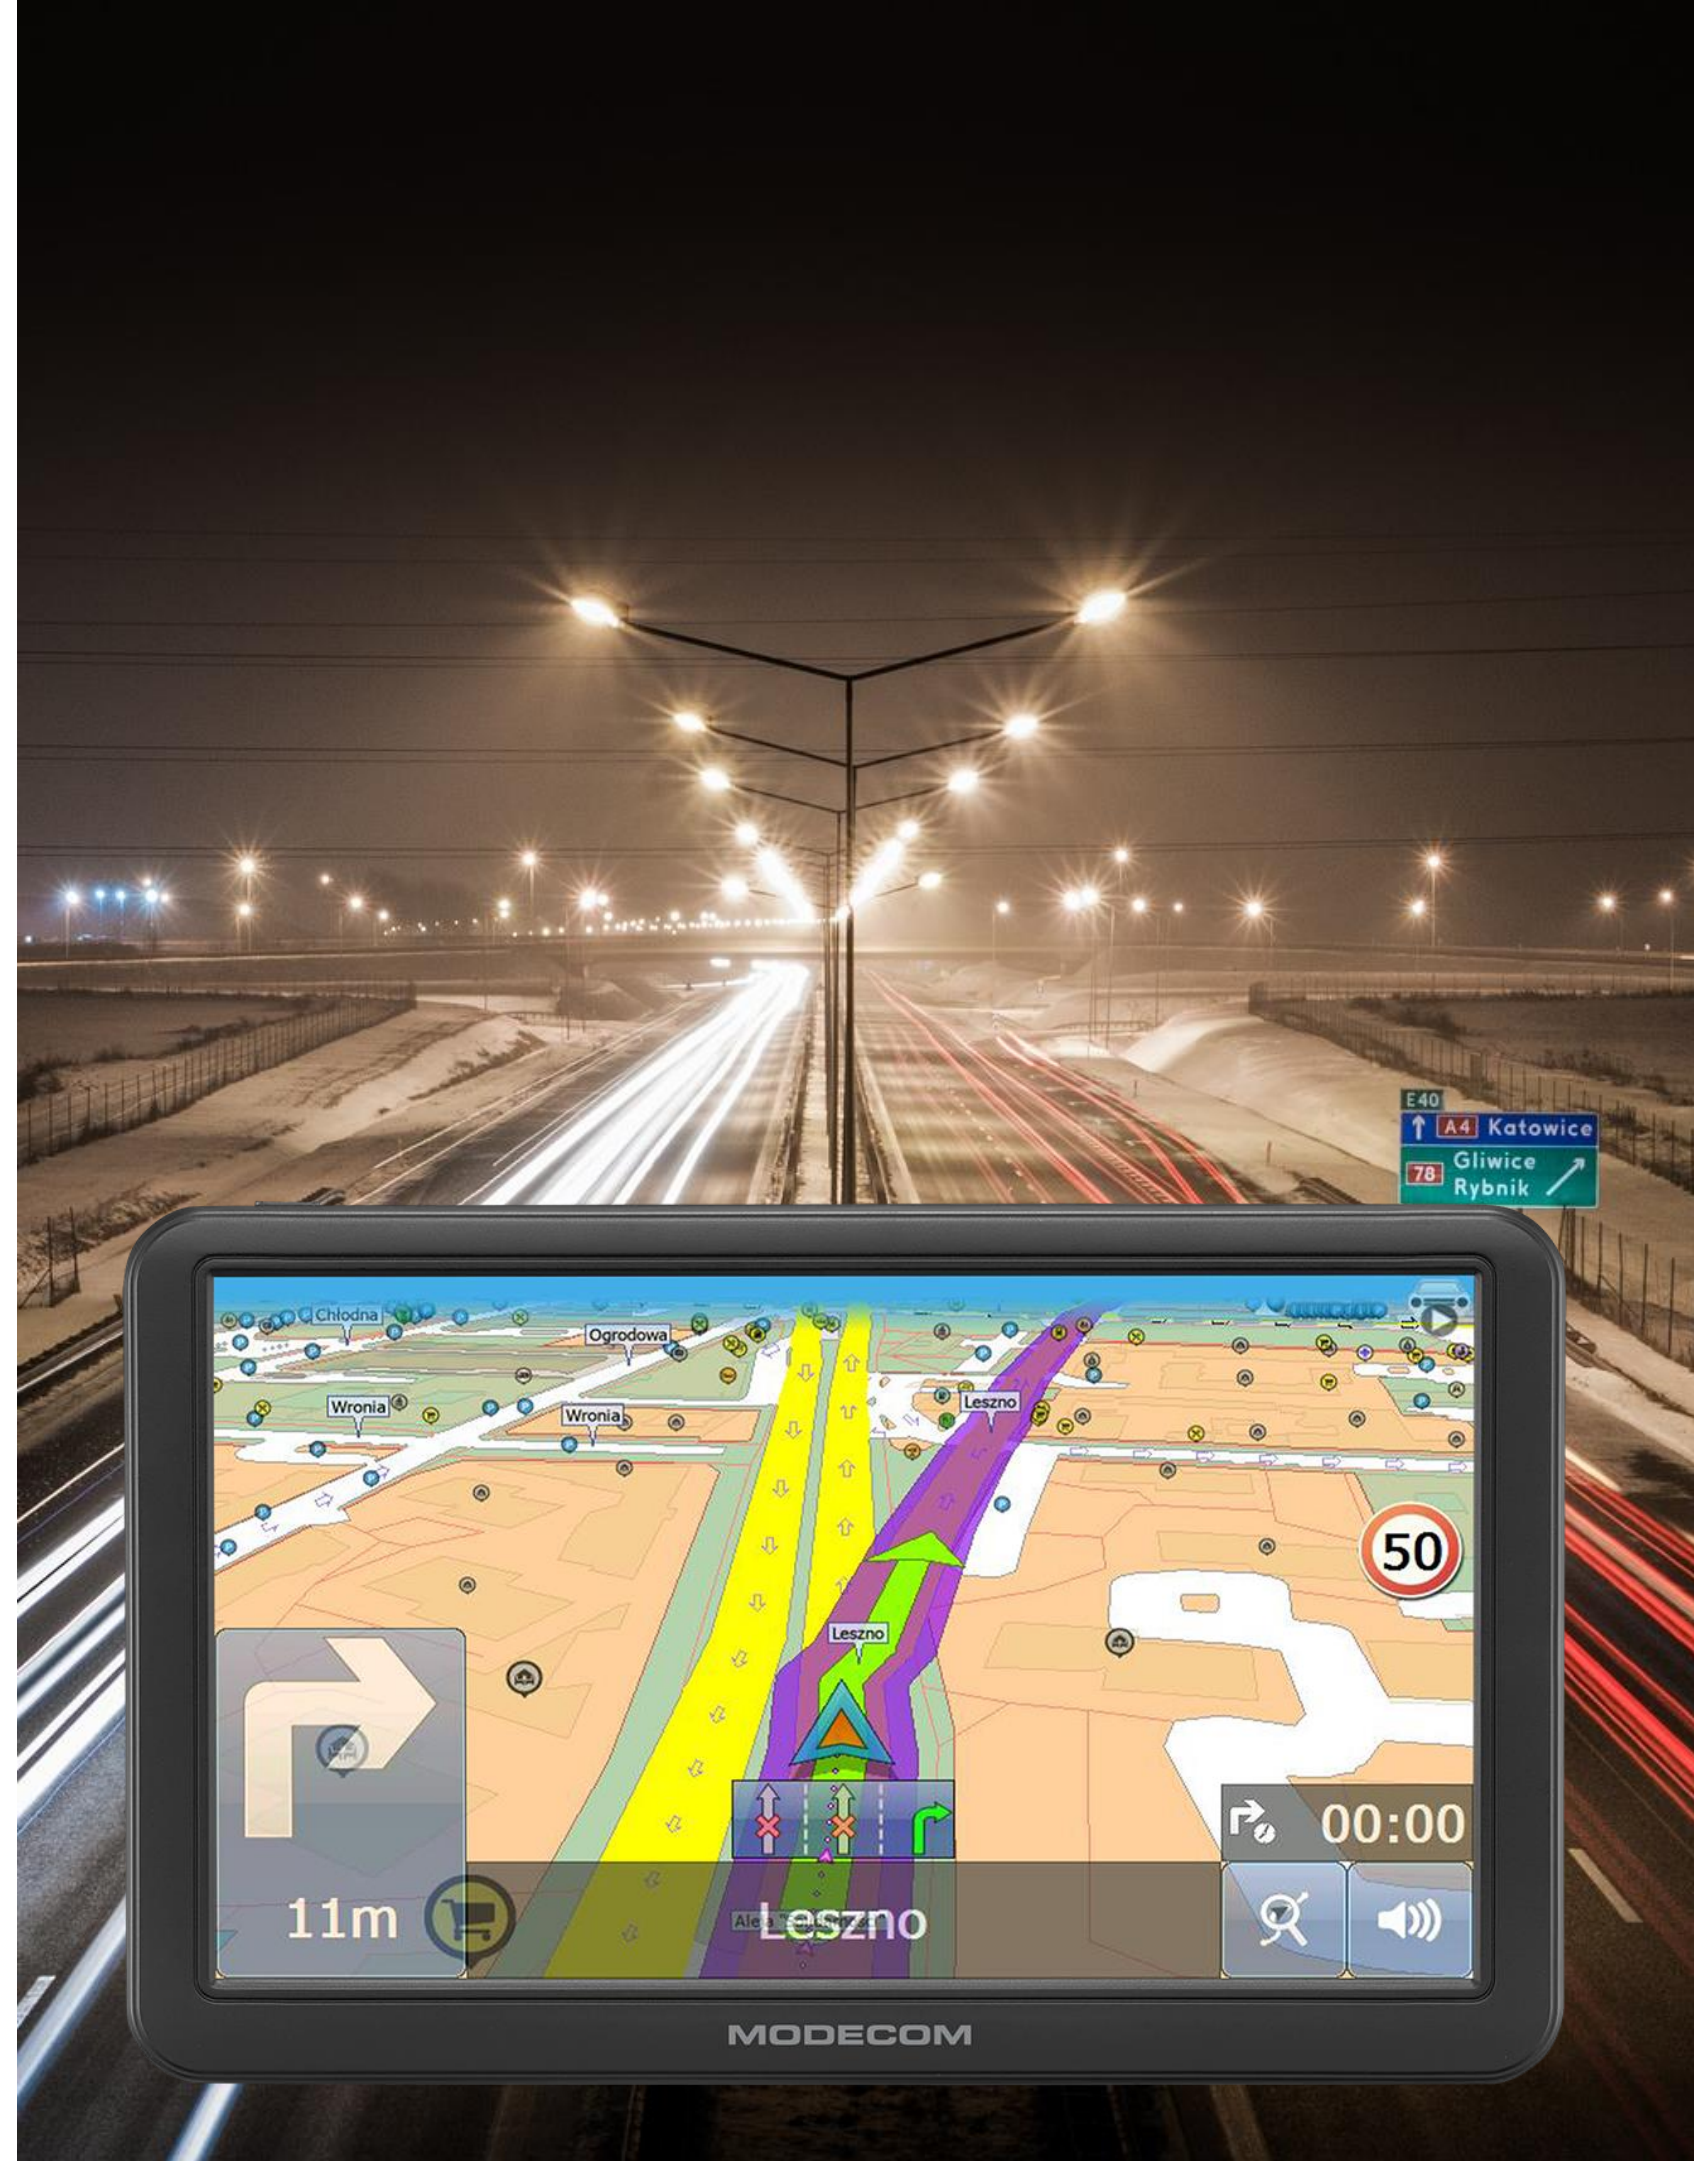

MODECOM FREEWAY CX 7.0

PROFESSIONALS WILL APPRECIATE SAVINGS

Buying navigation in the era of smartphones and free online maps? Yes, it makes sense as long as you are a professional driver, drive abroad or appreciate the additional advantages of using navigation, such as the possibility of integrating it with the car.

What's more? You do not use your smartphone's battery or need to worry about places with less cellular network coverage as you have a reliable device with a large screen.