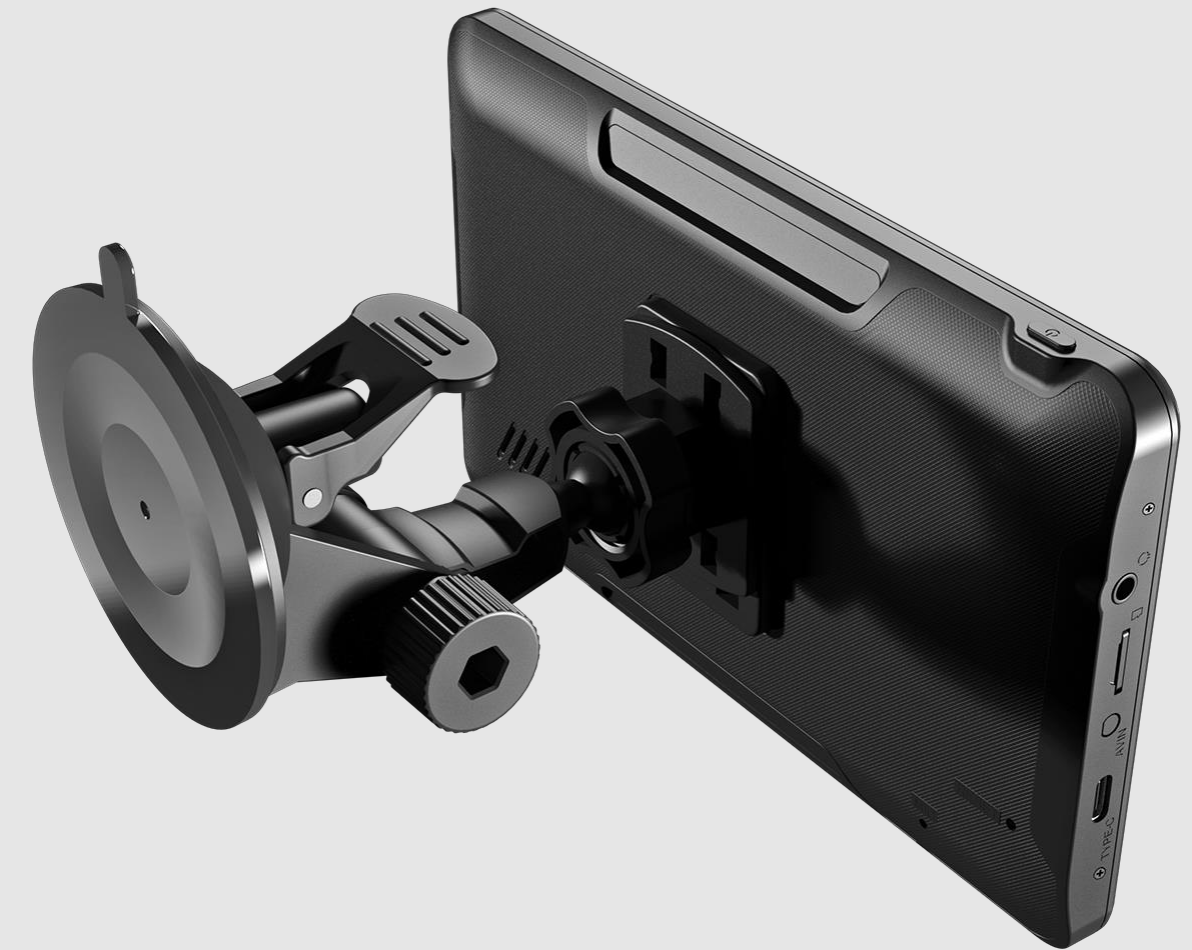

Strong mount to handlebar (included in the set), holds the screen securely, protecting it from damage.

MODECOM FREEWAY CX 7.0

• • •

QUALITY.

The high quality of the product determines its longevity.

MODECOM FREEWAY CX 7.0