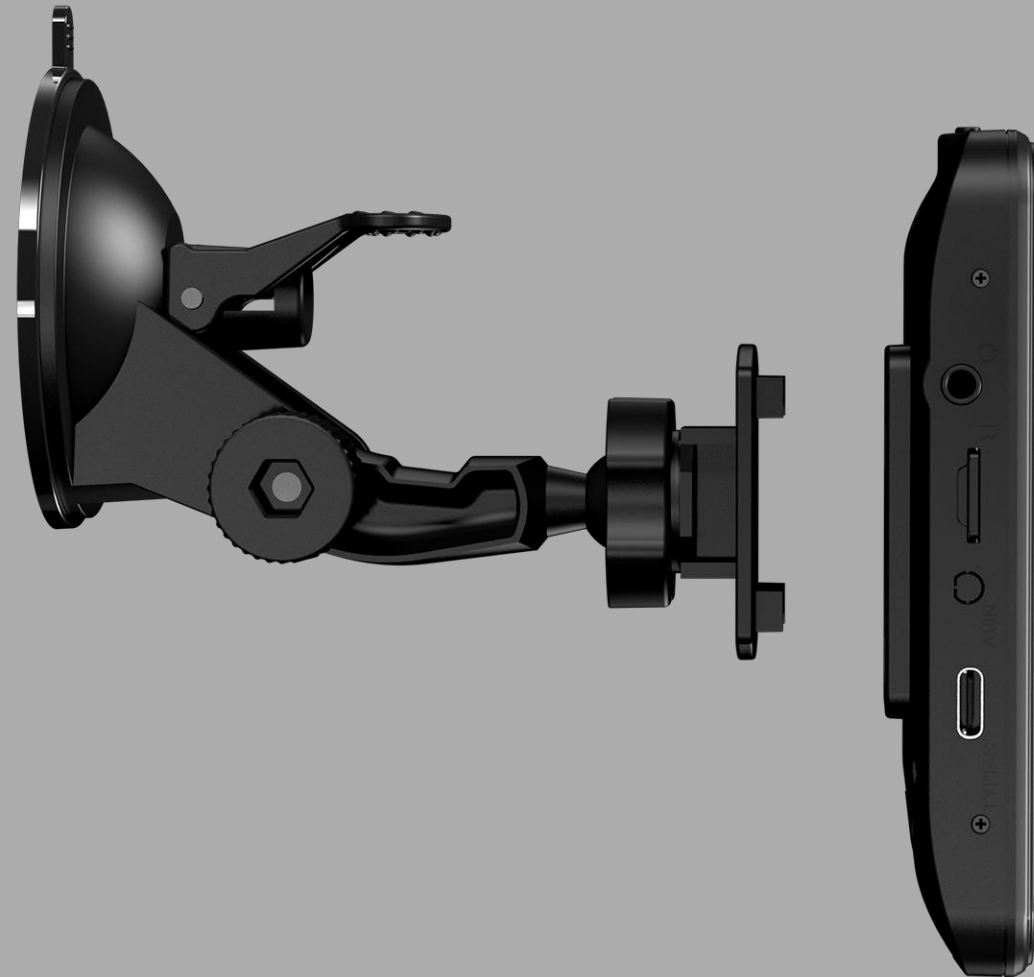

MODECOM FREEWAY CX 7.0

EFFICIENT COMPONENTS

MODECOM FREEWAY CX 7.0

PRACTICAL SOLUTIONS