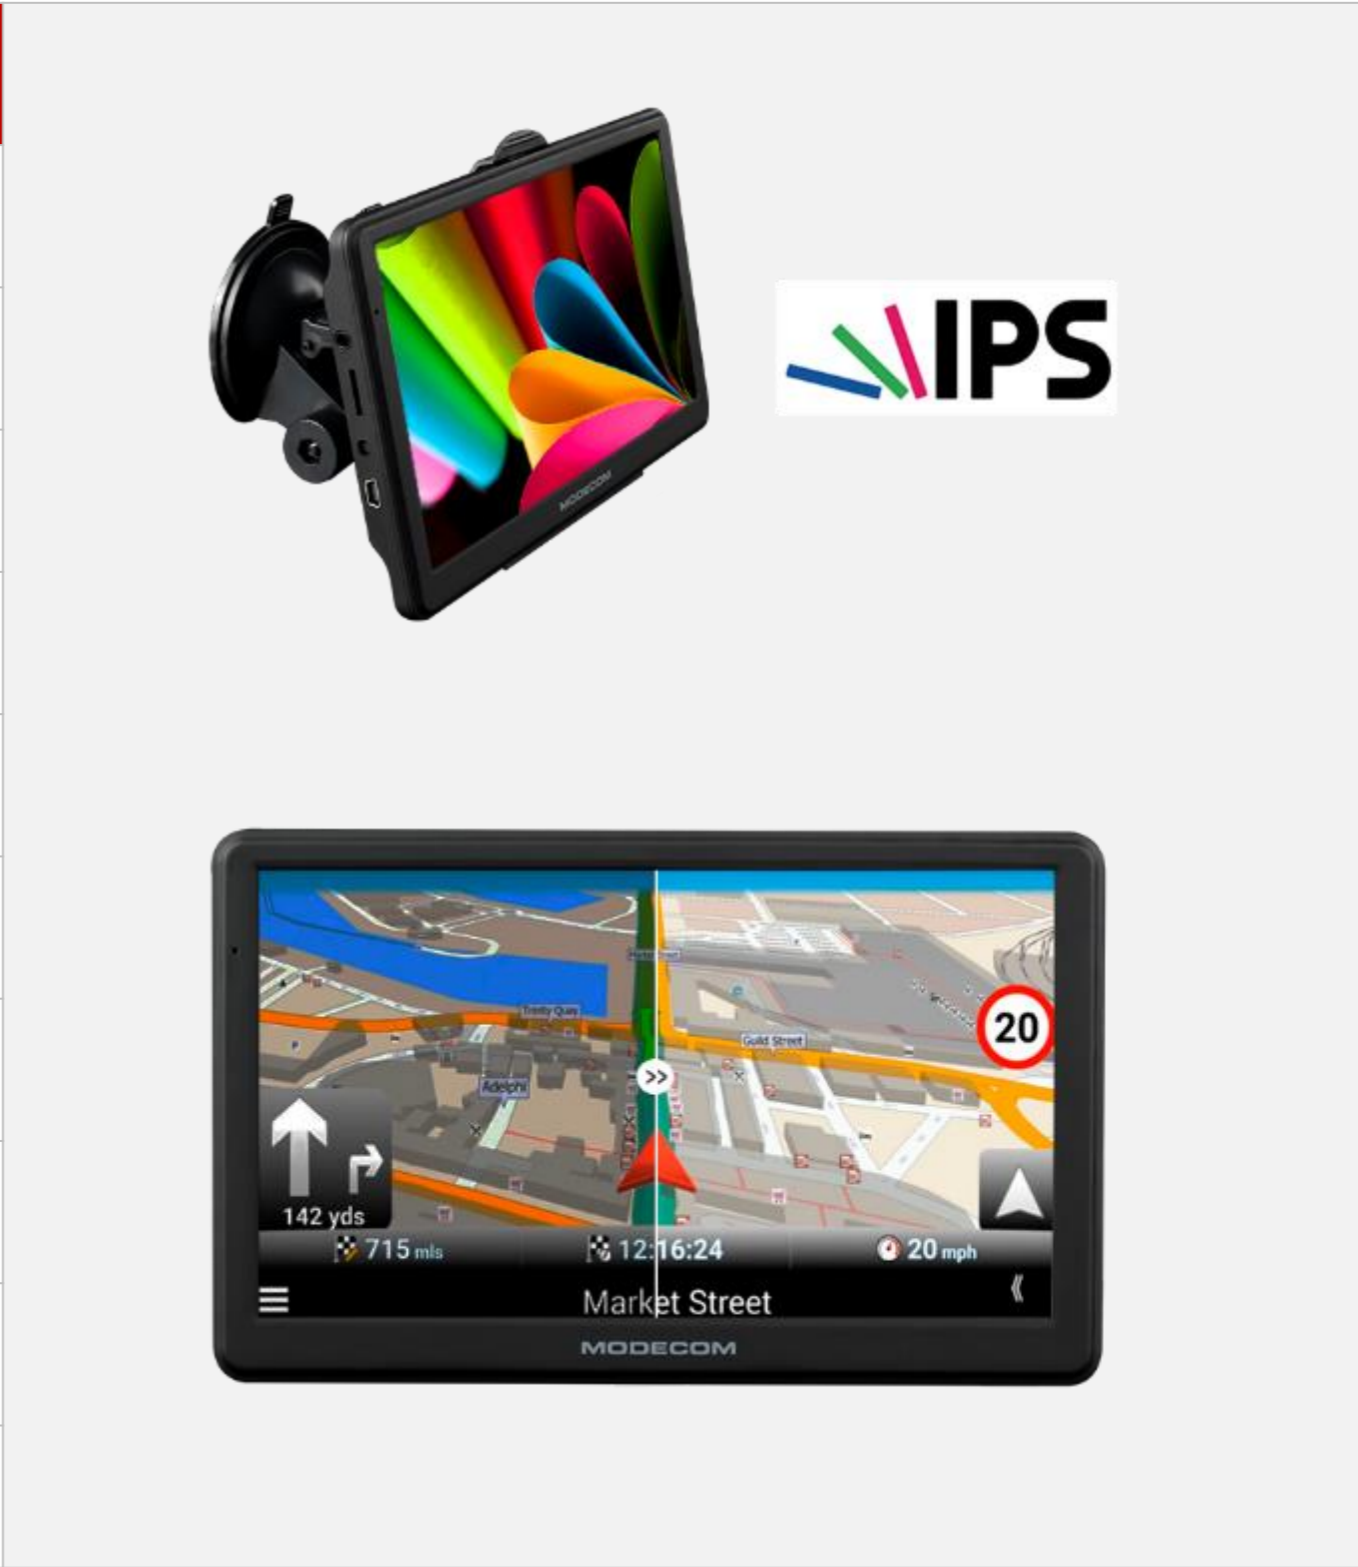

Technical specifications

MODECOM FreeWAY SX 7.2 IPS

Model	MODECOM FreeWAY SX 7.2 IPS
CPU	Mstar MSB2531 800MHZ
Flash	8GB
RAM	256 MB DDR
Display	7" IPS, touchscreen, 800 x 480 pikseli
Touchscreen	Resistive touchscreen
Speaker	Built-in
Operating system	Microsoft Windows CE 6.0
Video	MP4/ASF/WMV/AVI/DIVX/XVID
Bluetooth	Yes
Input/Output	3.5mm jack, MicroSD / SDHC, Mini USB 2.0 MINI USB. AV IN