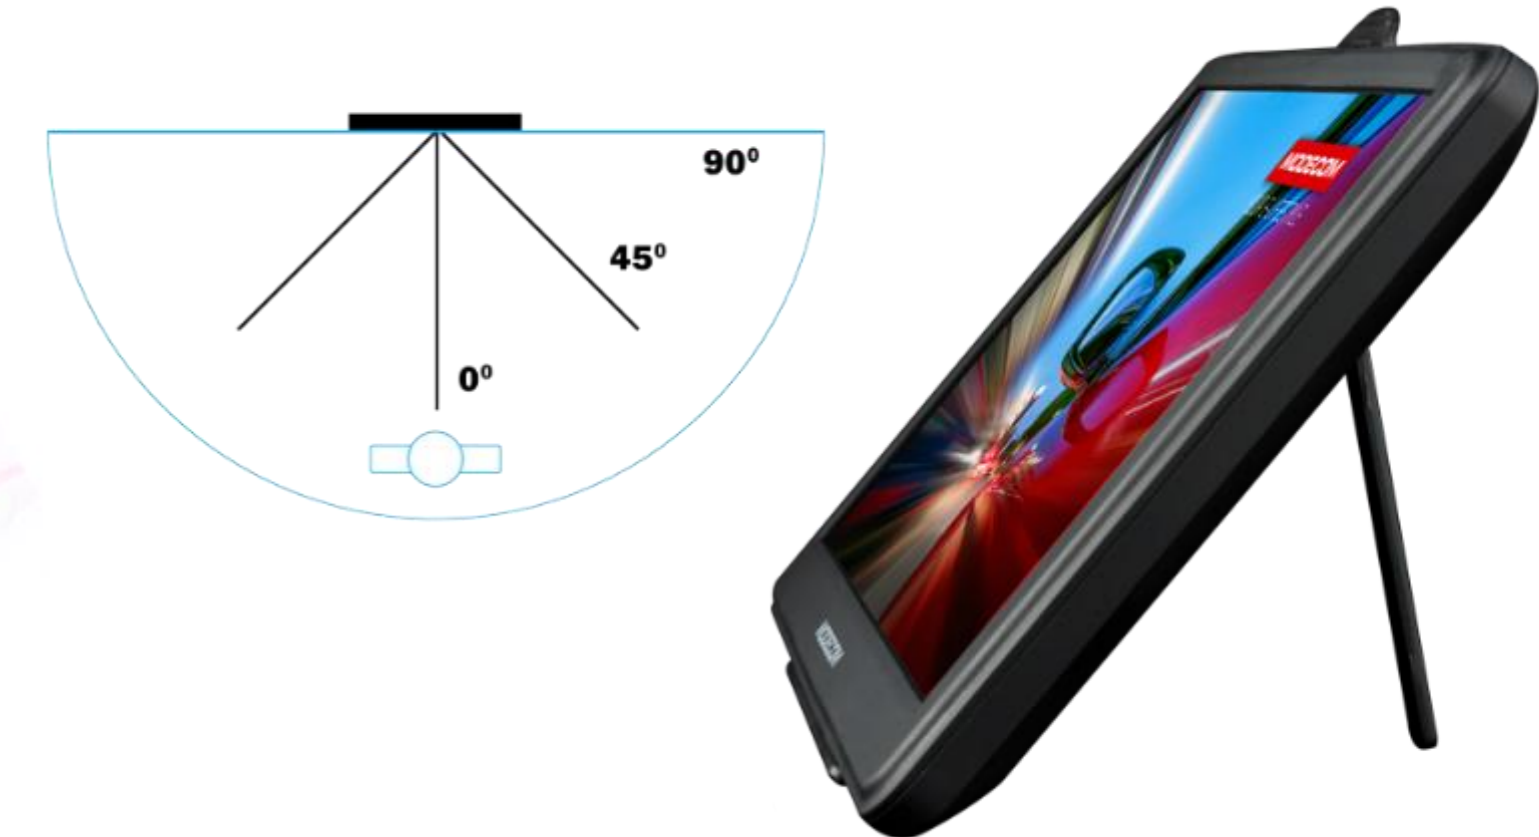

Key logistic information

MODECOM FreeWAY SX 7.2 IPS

Manufacturer

MODECOM Polska Spółka z o.o.
ul. Puławska 145
02-715 Warszawa
www.modecom.pl

CODE: NAV-FREEWAYSX72-IPS-MF-EU

EAN: 5906190446831

Number of pieces in the box : 20 sztuk

Package dimensions: 48,5 x 41,5 x 31 CM