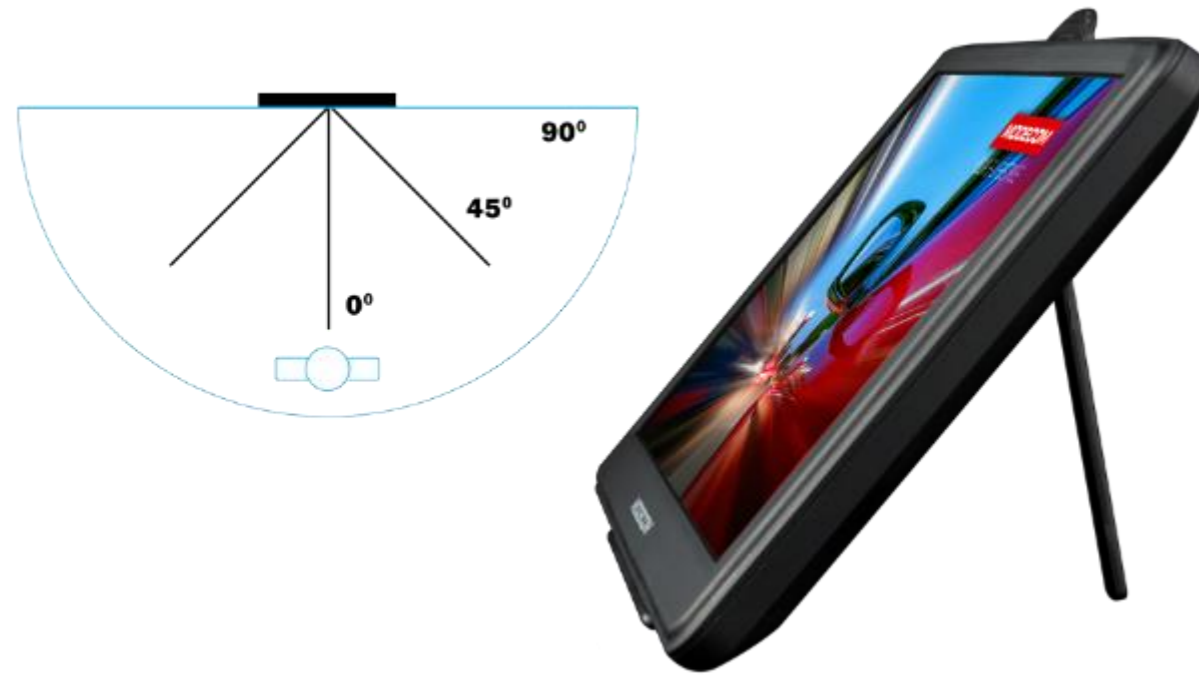

Case

Components were enclosed in a rubber lined case with modern design.

Display

High quality 7-inch IPS LCD display will make using the device very convenient.

MODECOM

MODECOM FreeWAY SX 7.2 IPS

Car navigation system