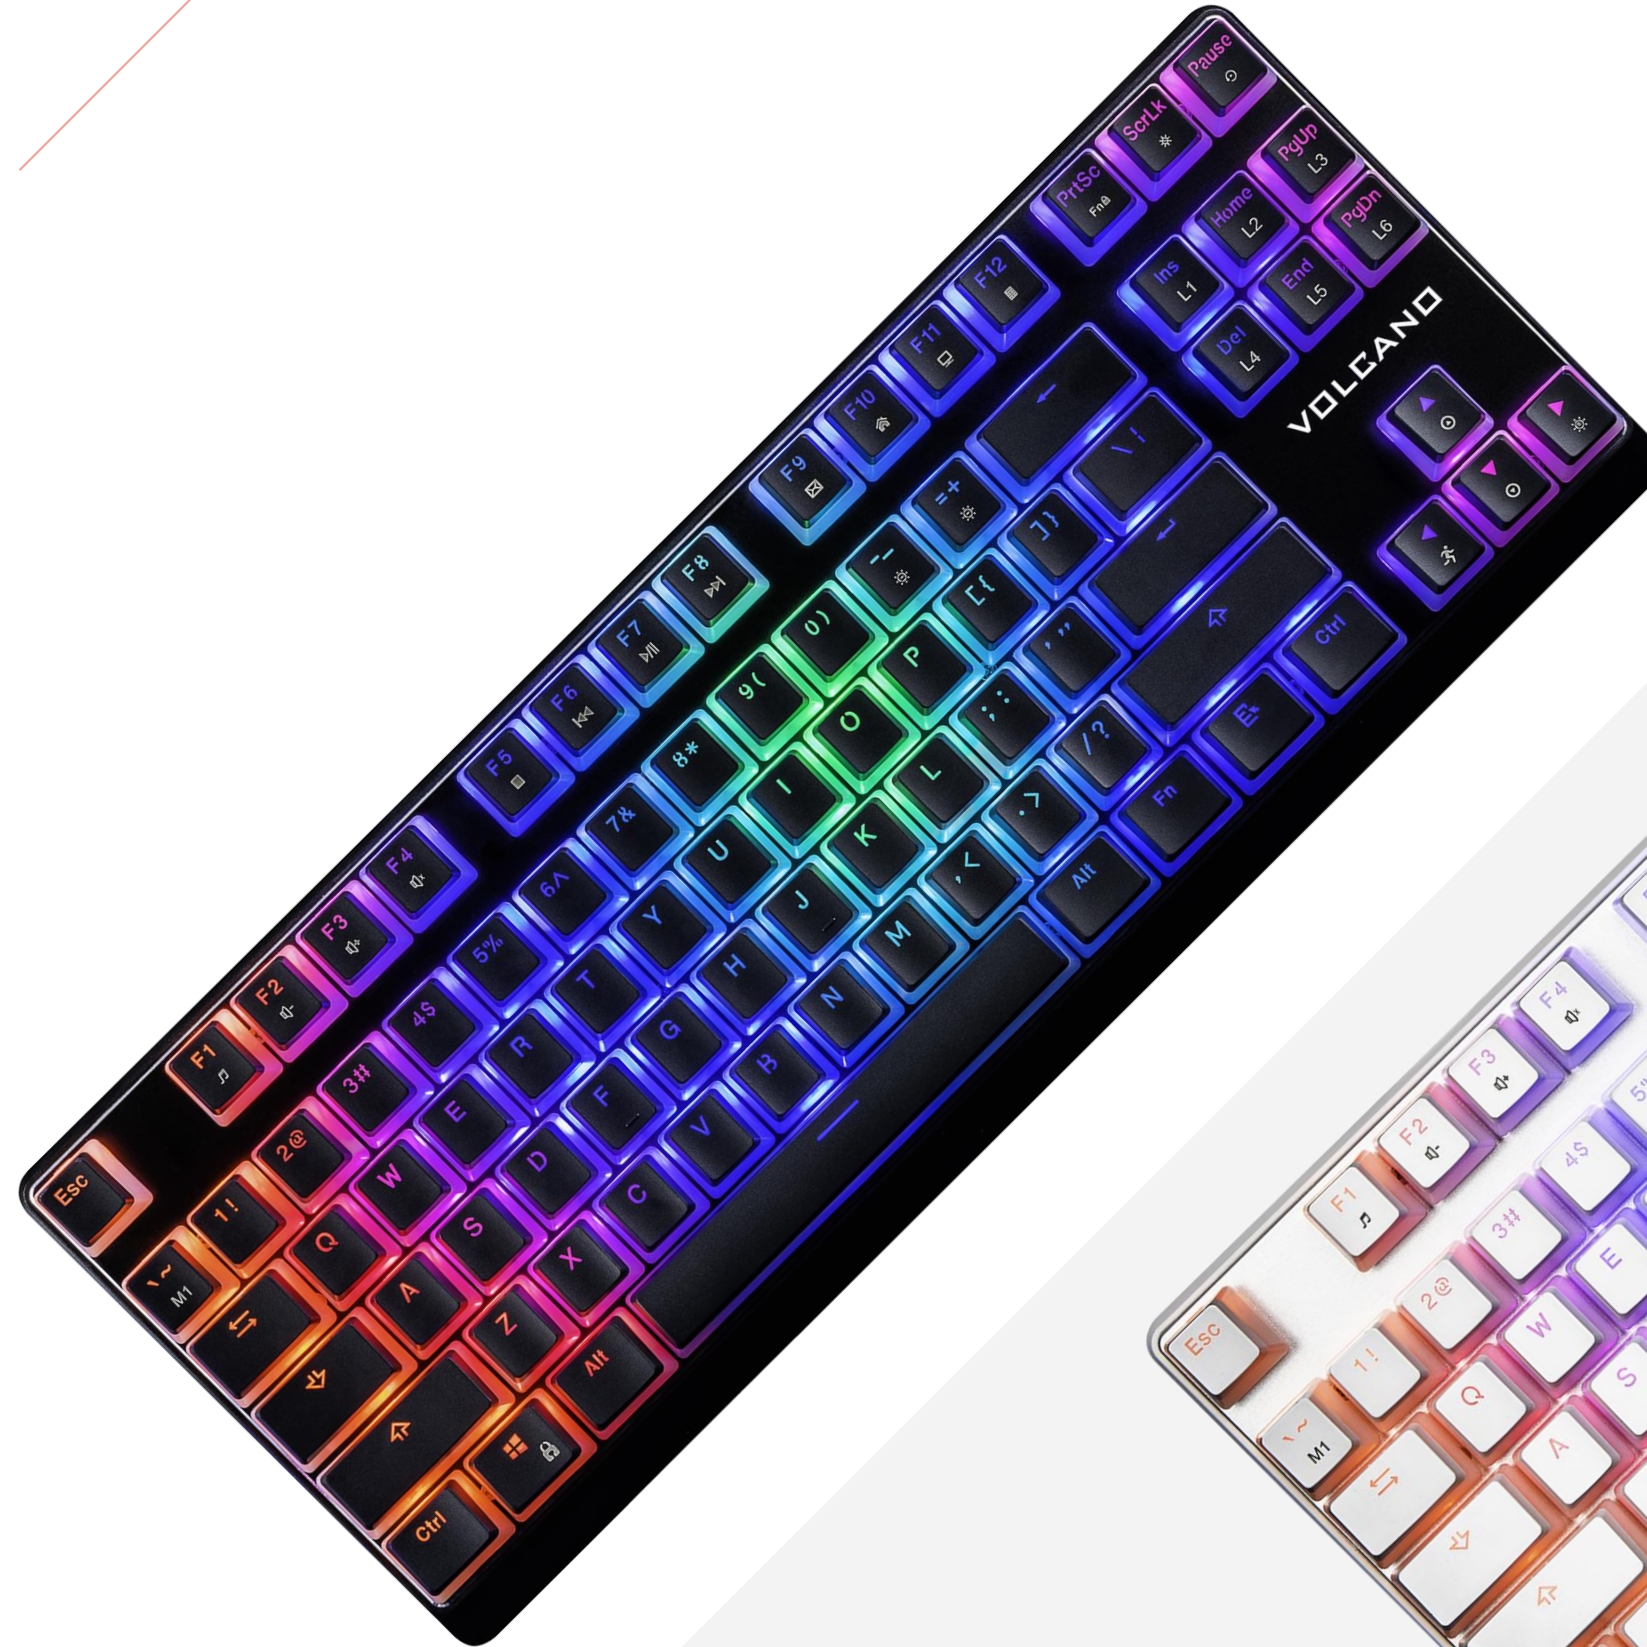

ALUMINIUM

Aluminium top.

NON-SLIP FEET

Non-slip feet on the bottom of the keyboard prevent it from sliding even during intense gaming.

WELL KNOWN

Proven, tested and recognized by gamers design of the popular MODECOM Lanparty series.

TKL

The small size of the keyboard means more space for the mouse.

**ELEGANT
BLACK**

**MODERN
WHITE**

THE LEGEND RETURNS IN ITS BEAUTIFUL EDITION

MODECOM VOLCANO LANPARTY is a keyboard that has been proven on the market for years, which has gained recognition not only of gamers, but also can be proud of many valuable awards. High-quality workmanship and small size are just some of the features for which the product has gained such popularity. Now it's even better with the pudding switches.