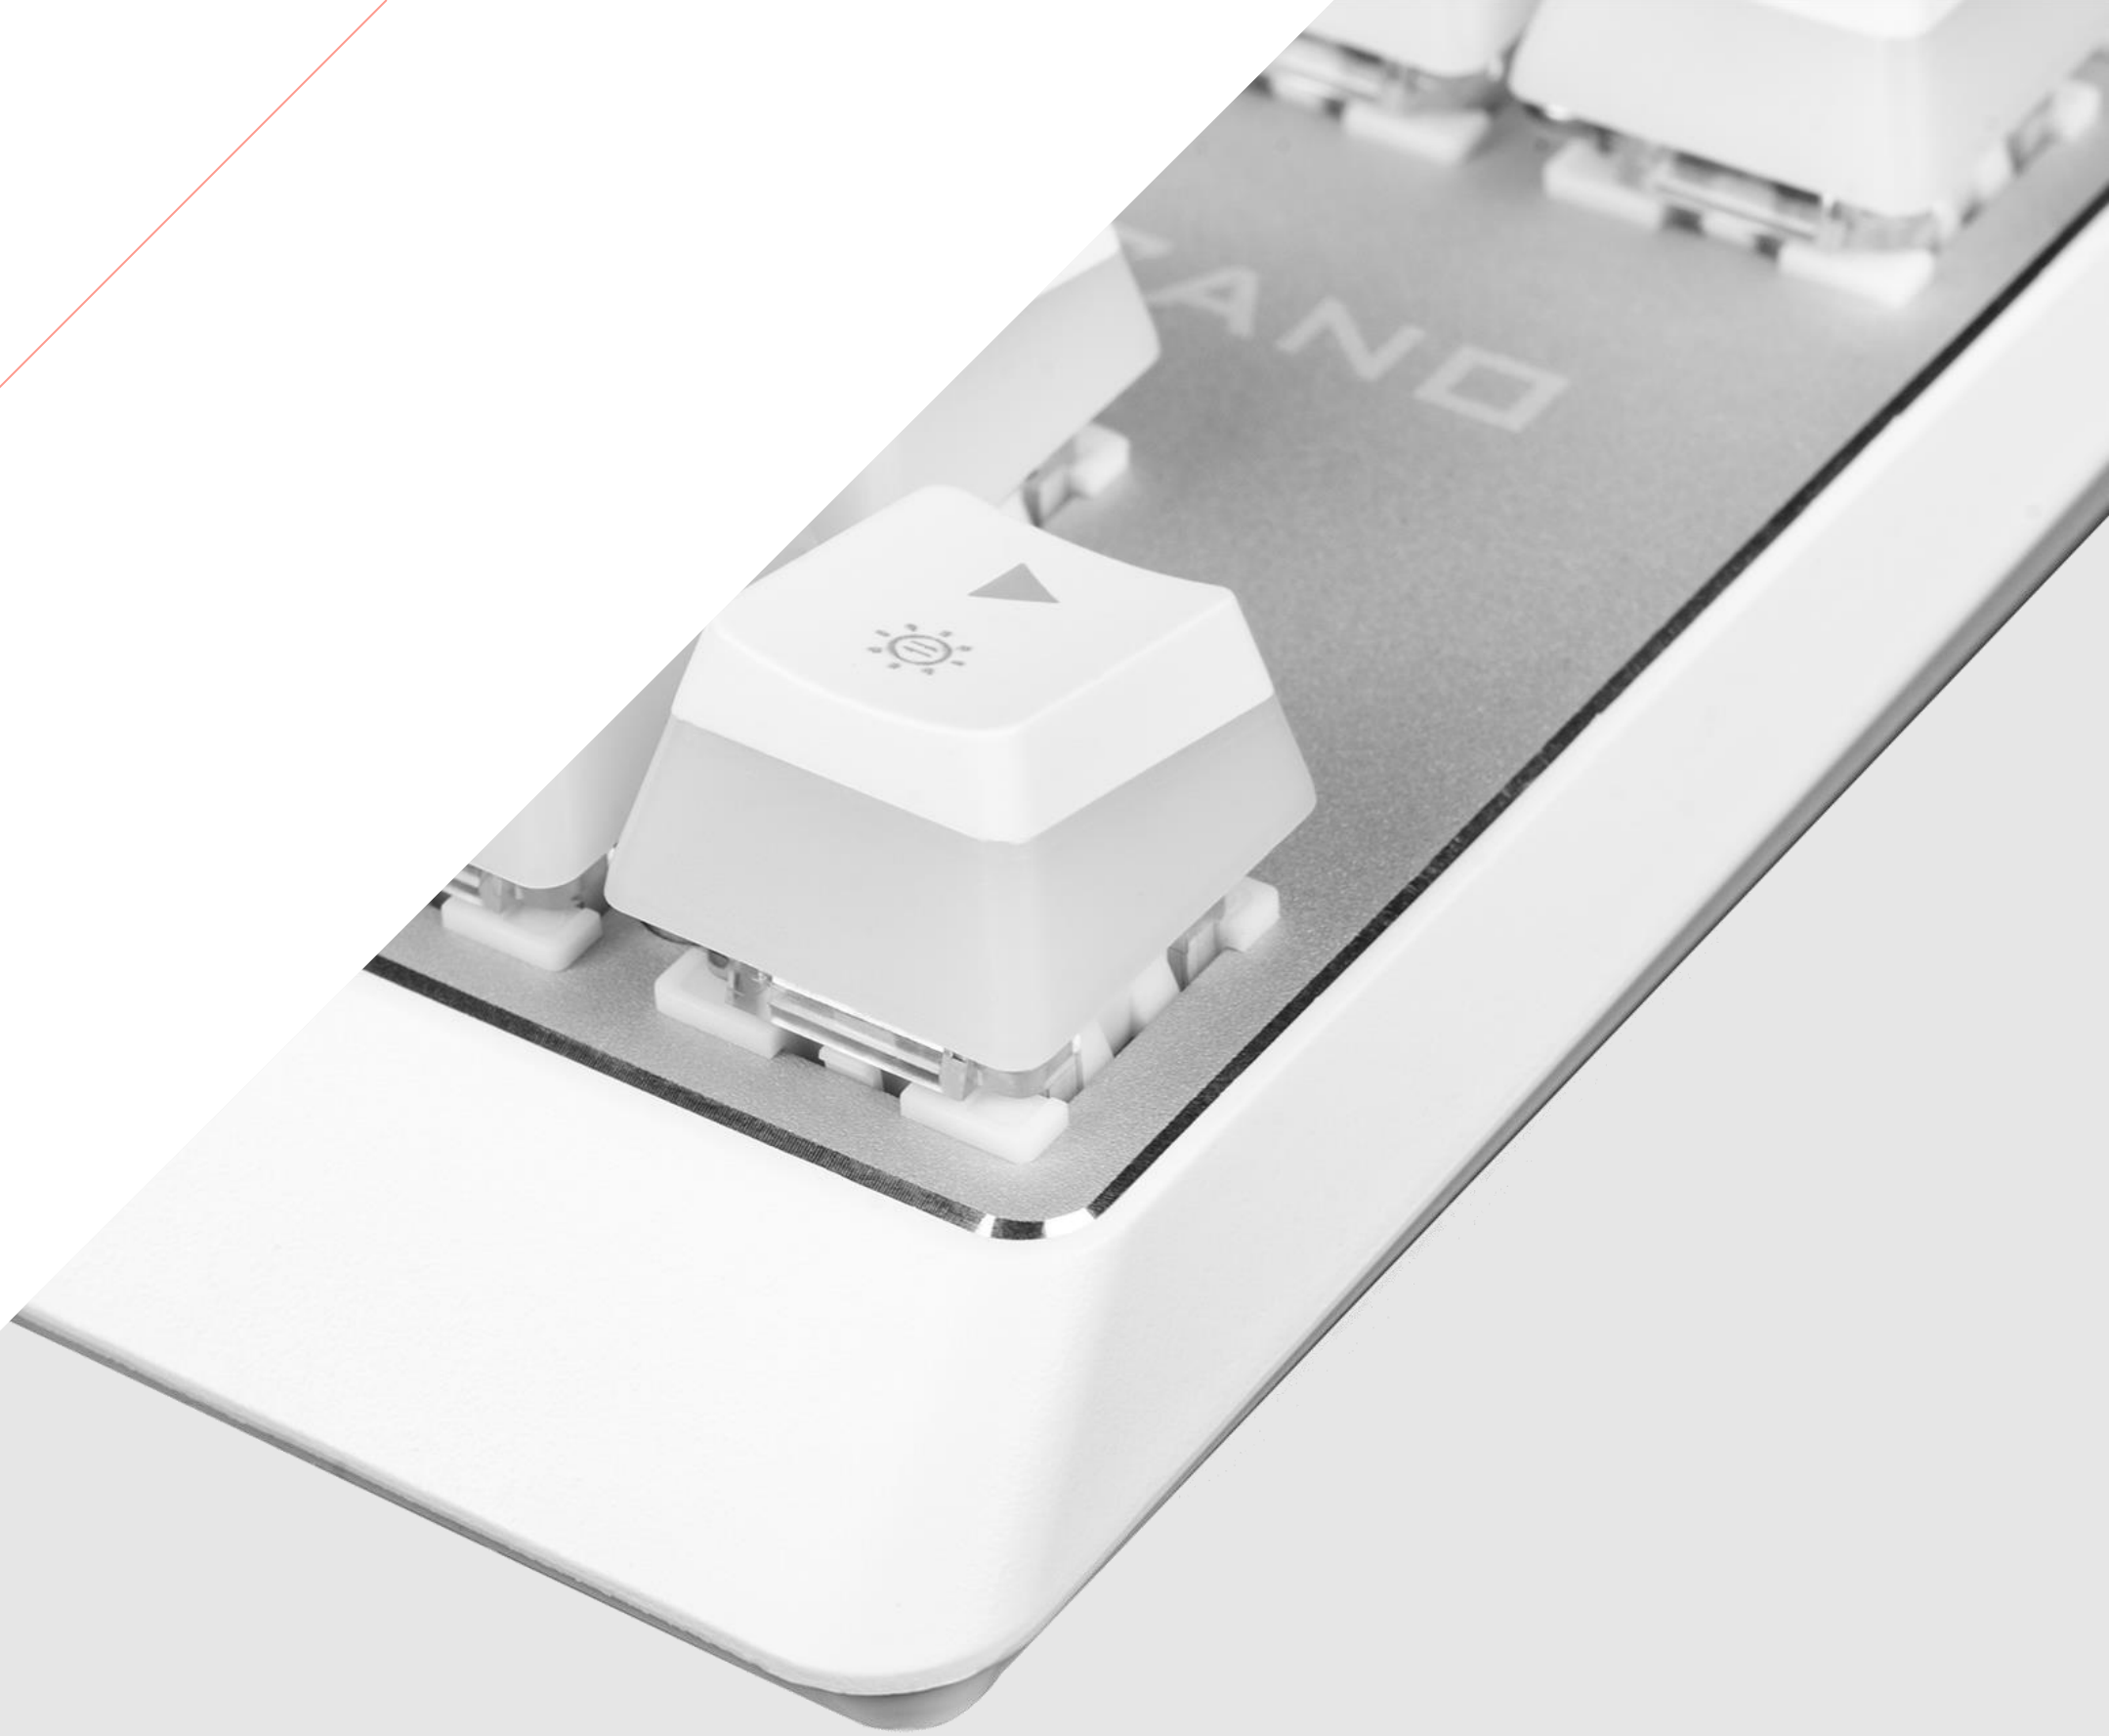

ALUMINIUM

The upper part of the MODECOM LANPARTY RGB Pudding Edition is made of high-quality aluminum, which stabilizes the keyboard structure and gives it a very attractive appearance.