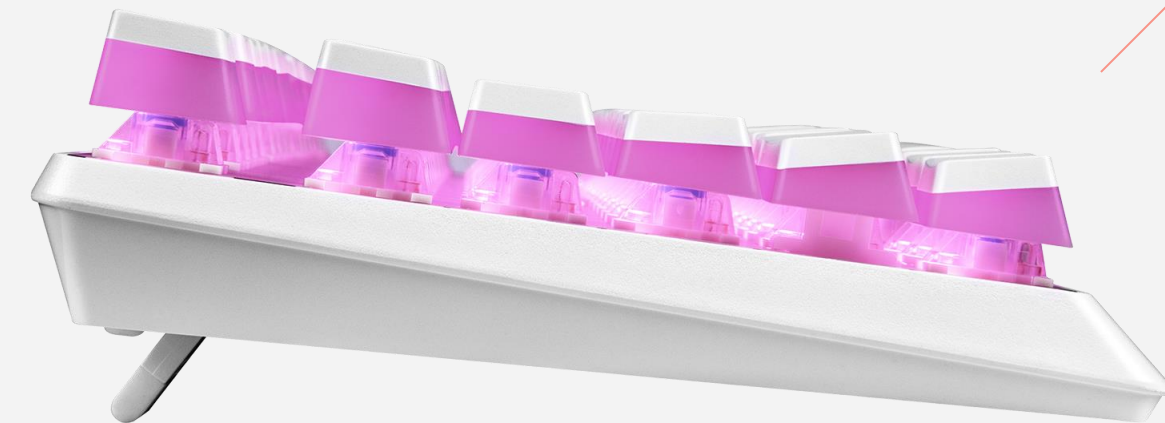

Meet MODECOM Volcano Lanparty RGB Pudding Edition

Enter the world of gaming and forget about the reality that surrounds you. Use the latest technological solutions and have fun. Or take advantage of its best features and spend your time comfortably while working or studying.

It's your choice, we only gave you the tool.