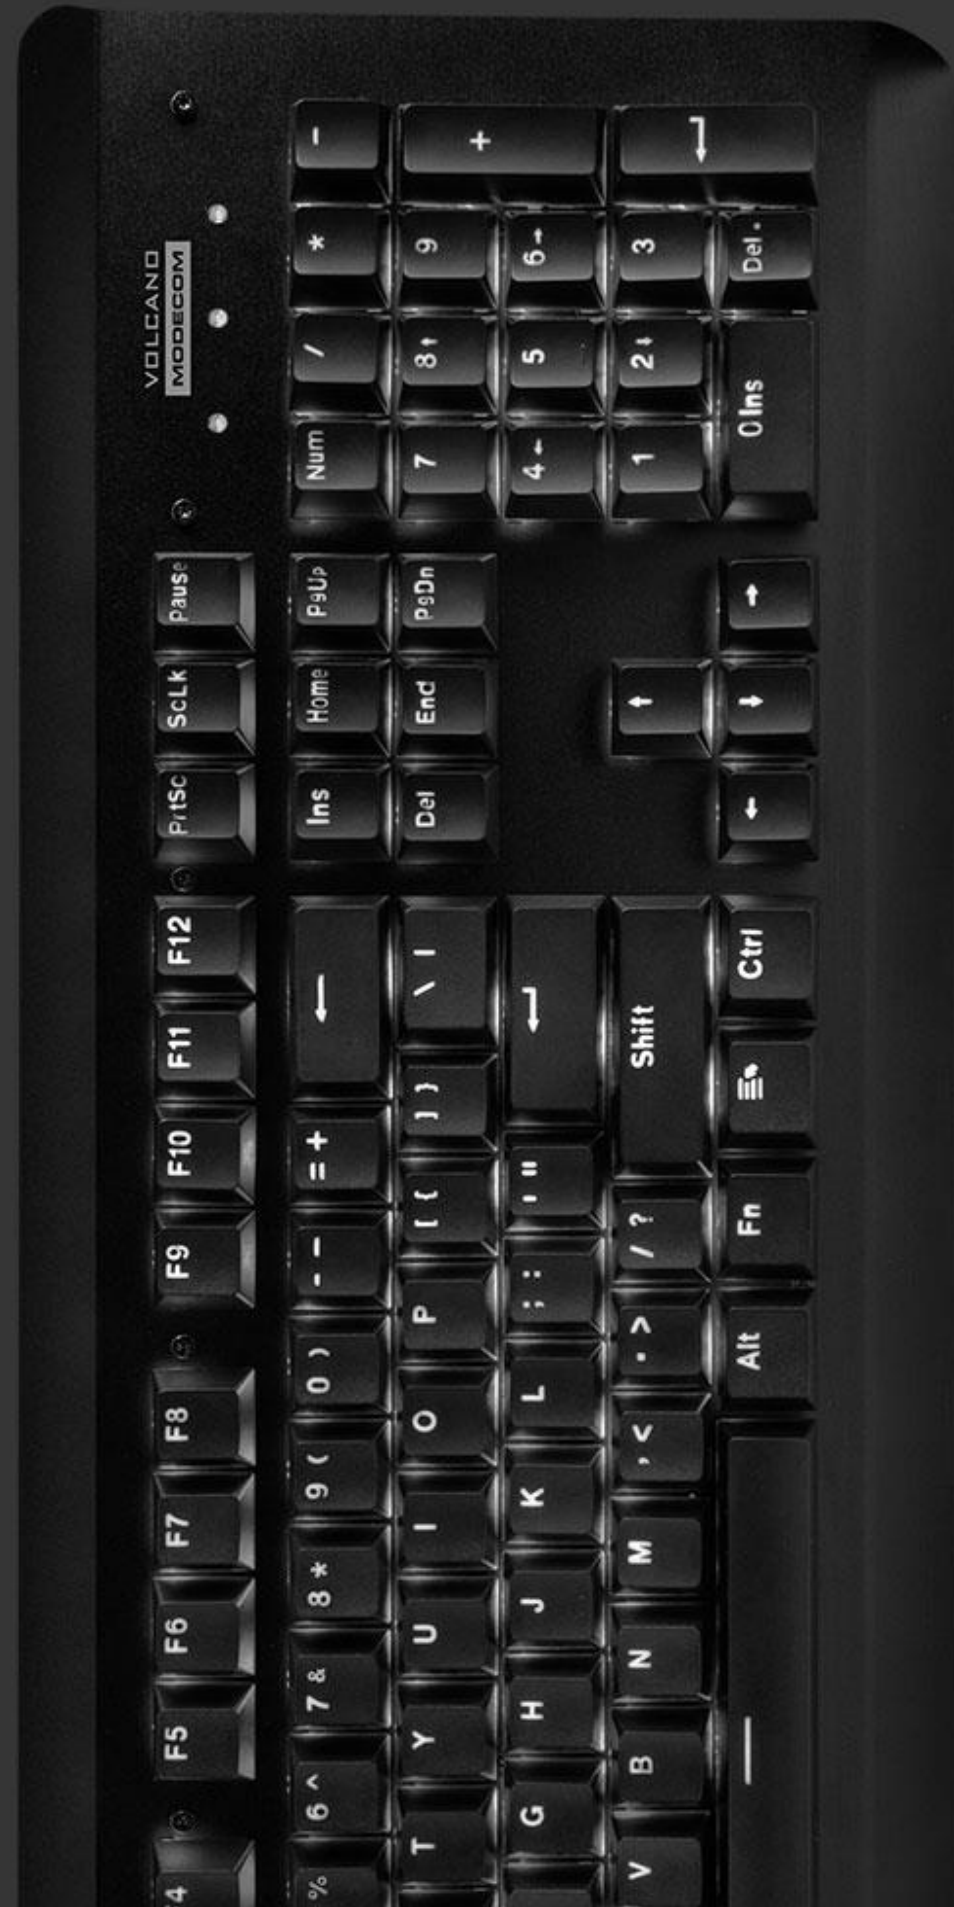

Full-size

FULL-SIZE KEYBOARD FUNCTIONALITY IN A SMALLER SIZE

98 keys and 20% more desk space thanks to the 96% size. The numbers do not lie - MODECOM Volcano Gamer 96 BT offers the functionality of a full-size keyboard in a smaller size.

96%

TKL

65%