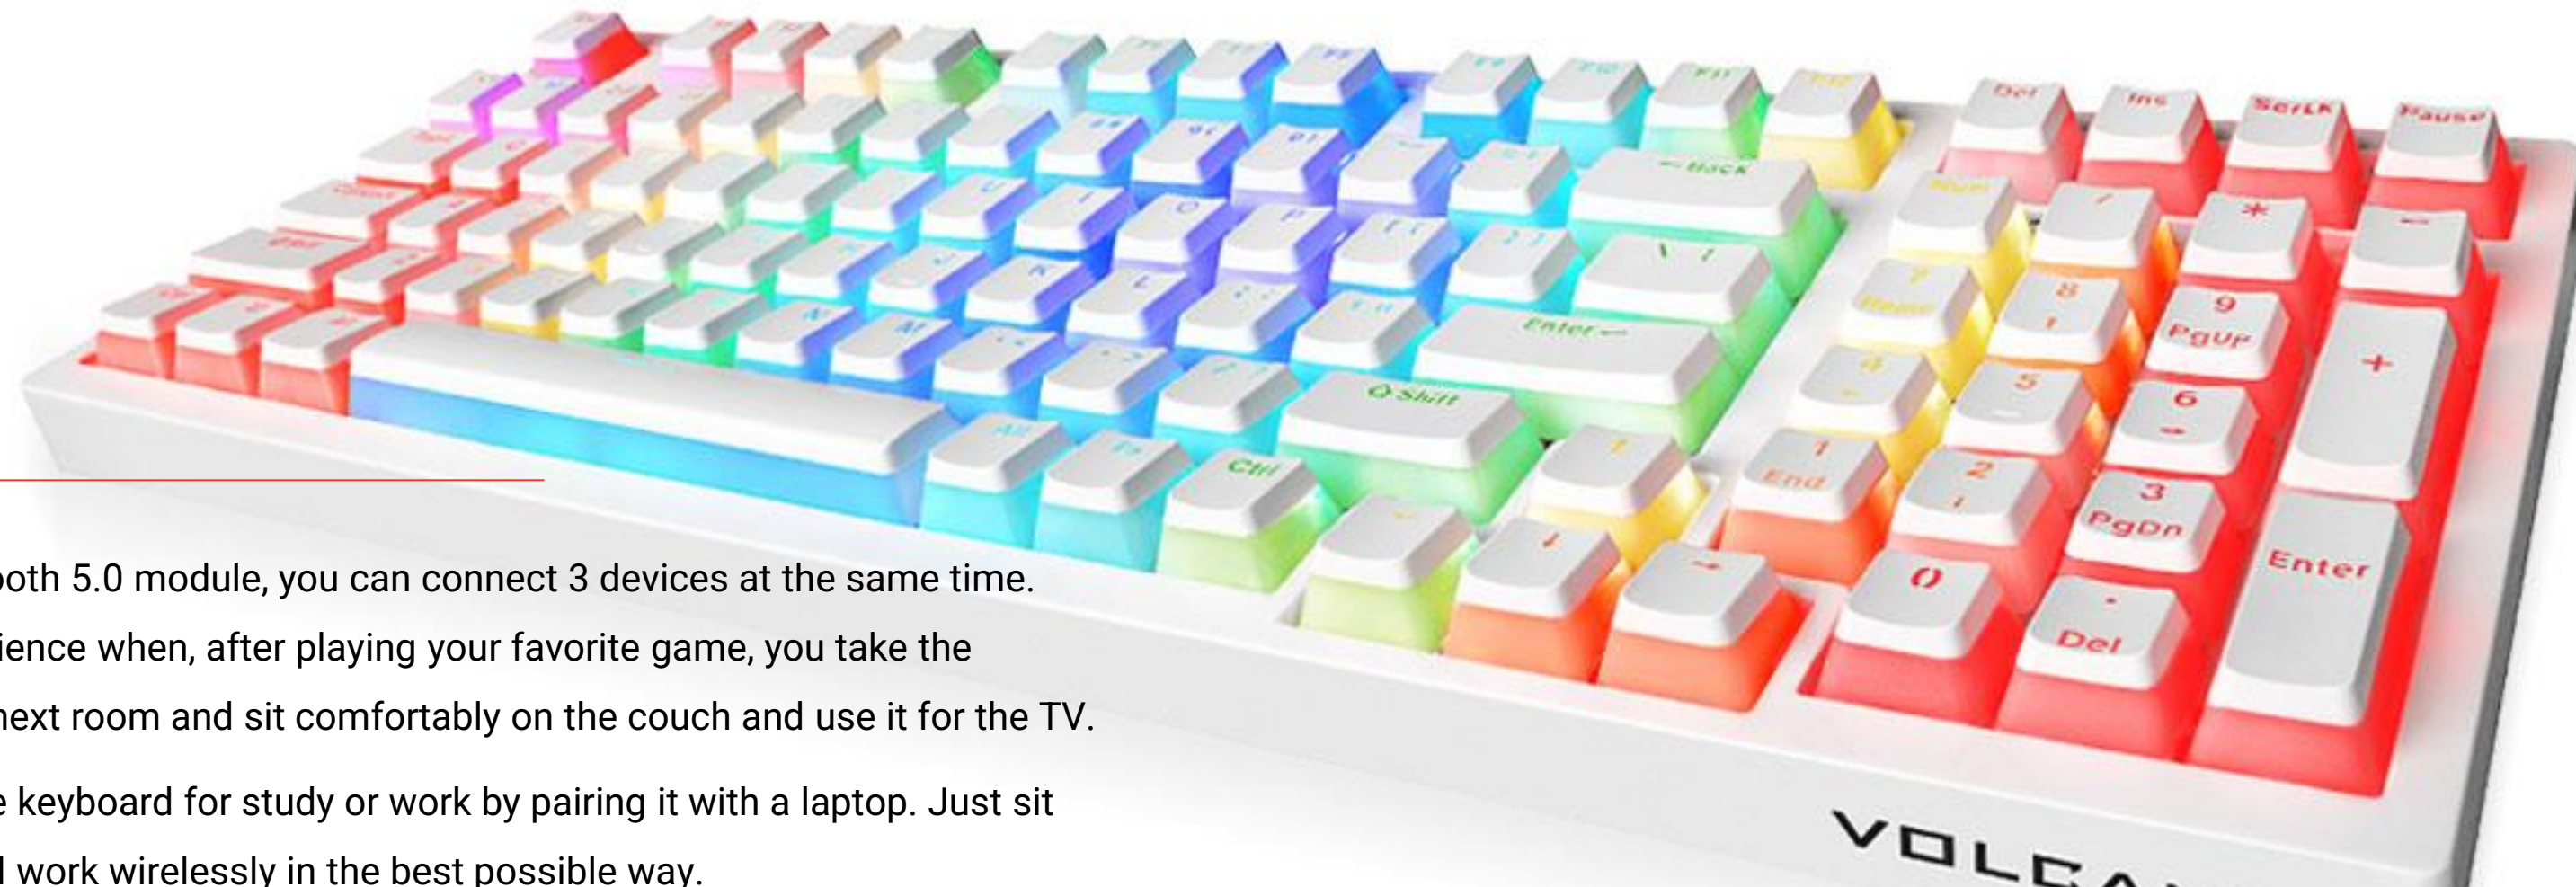

Tablet

Smart TV

PC

CONNECT 3 DEVICES AT THE SAME TIME WITH A BLUETOOTH 5.0 MODULE

Thanks to the Bluetooth 5.0 module, you can connect 3 devices at the same time. Imagine this convenience when, after playing your favorite game, you take the keyboard, go to the next room and sit comfortably on the couch and use it for the TV.