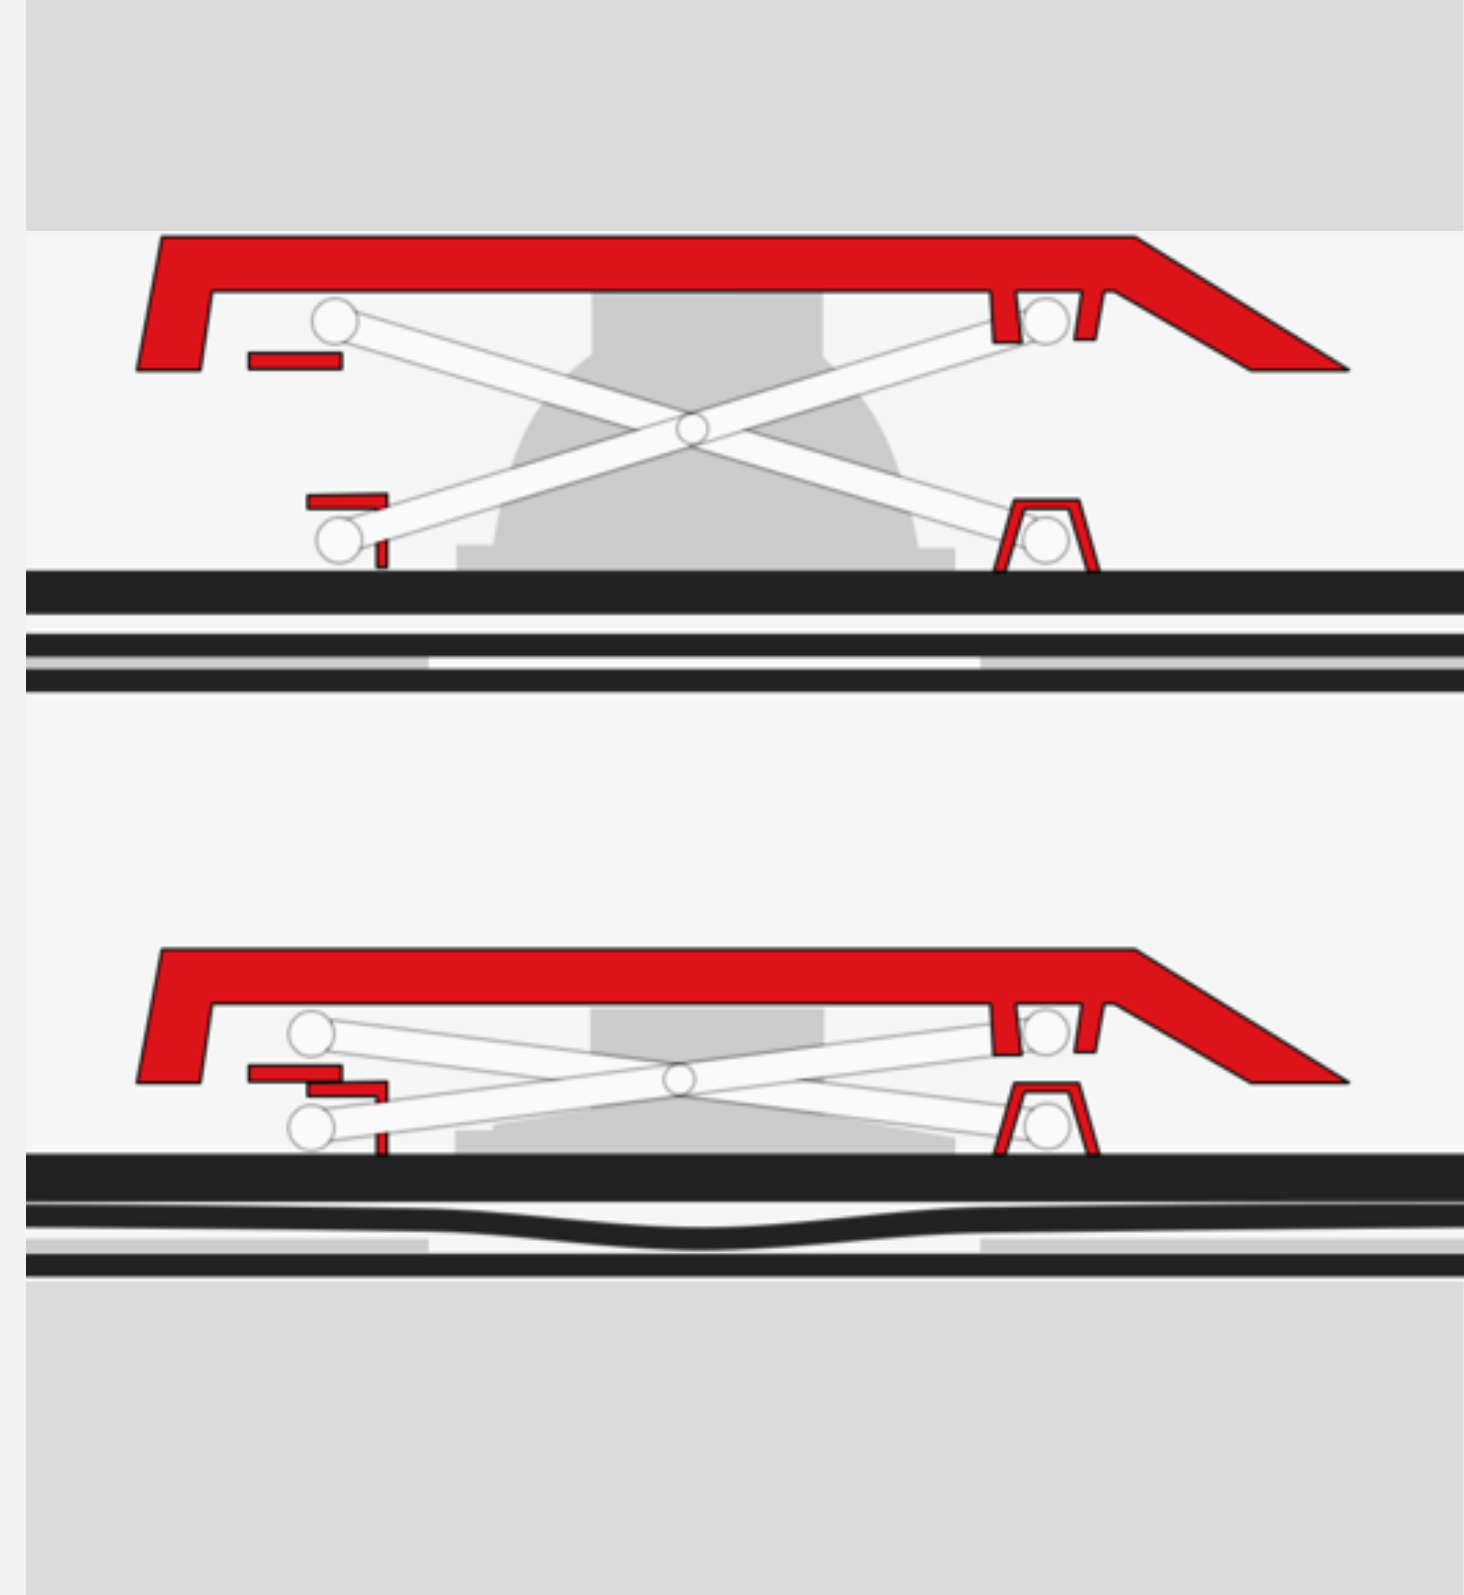

WIRELESS KEYBOARD WITH TOUCHPAD MODECOM MC-TPK1

- ✓ **WIRELESS KEYBOARD WITH TOUCHPAD**
- ✓ **COMFORTABLE AND ERGONOMIC FOR WORKING AND LEARNING**
- ✓ **PERFECT FOR TV**

- ✓ very comfortable flat keys with a scissor system
- ✓ built-in large touch panel

- ✓ minimalist, modern design
- ✓ function keys

- ✓ versatile use
- ✓ high-quality construction
- ✓ long range thanks to wireless radio technology

Scissor mechanism

The MODECOM MC-TPK1 keyboard is based on a scissor-type mechanism. The scissor mechanism owes its name to the movable and flexible handles, the shape of which resembles scissors. The key attached to the membrane with "scissor" handle, makes typing not only comfortable, but simply enjoyable. The keyboard user will have the impression that their fingers are flowing at an even pace on the soft and pleasant to touch keys. Scissor-type keys react very quickly to pressure. They also make a pleasant, very soft sound. This type of mechanism is commonly used in laptops.

Touchpad

Built-in panel with a multi-touch function, thanks to which the use of the Internet or the functions of multimedia programs is very simple and intuitive. To ensure maximum comfort of work, the touchpad has large surface with dimensions: 93.2 x 80.4 mm. It can be used in two ways: as a computer mouse or in a function similar to the touch panel known from the screens of mobile devices.