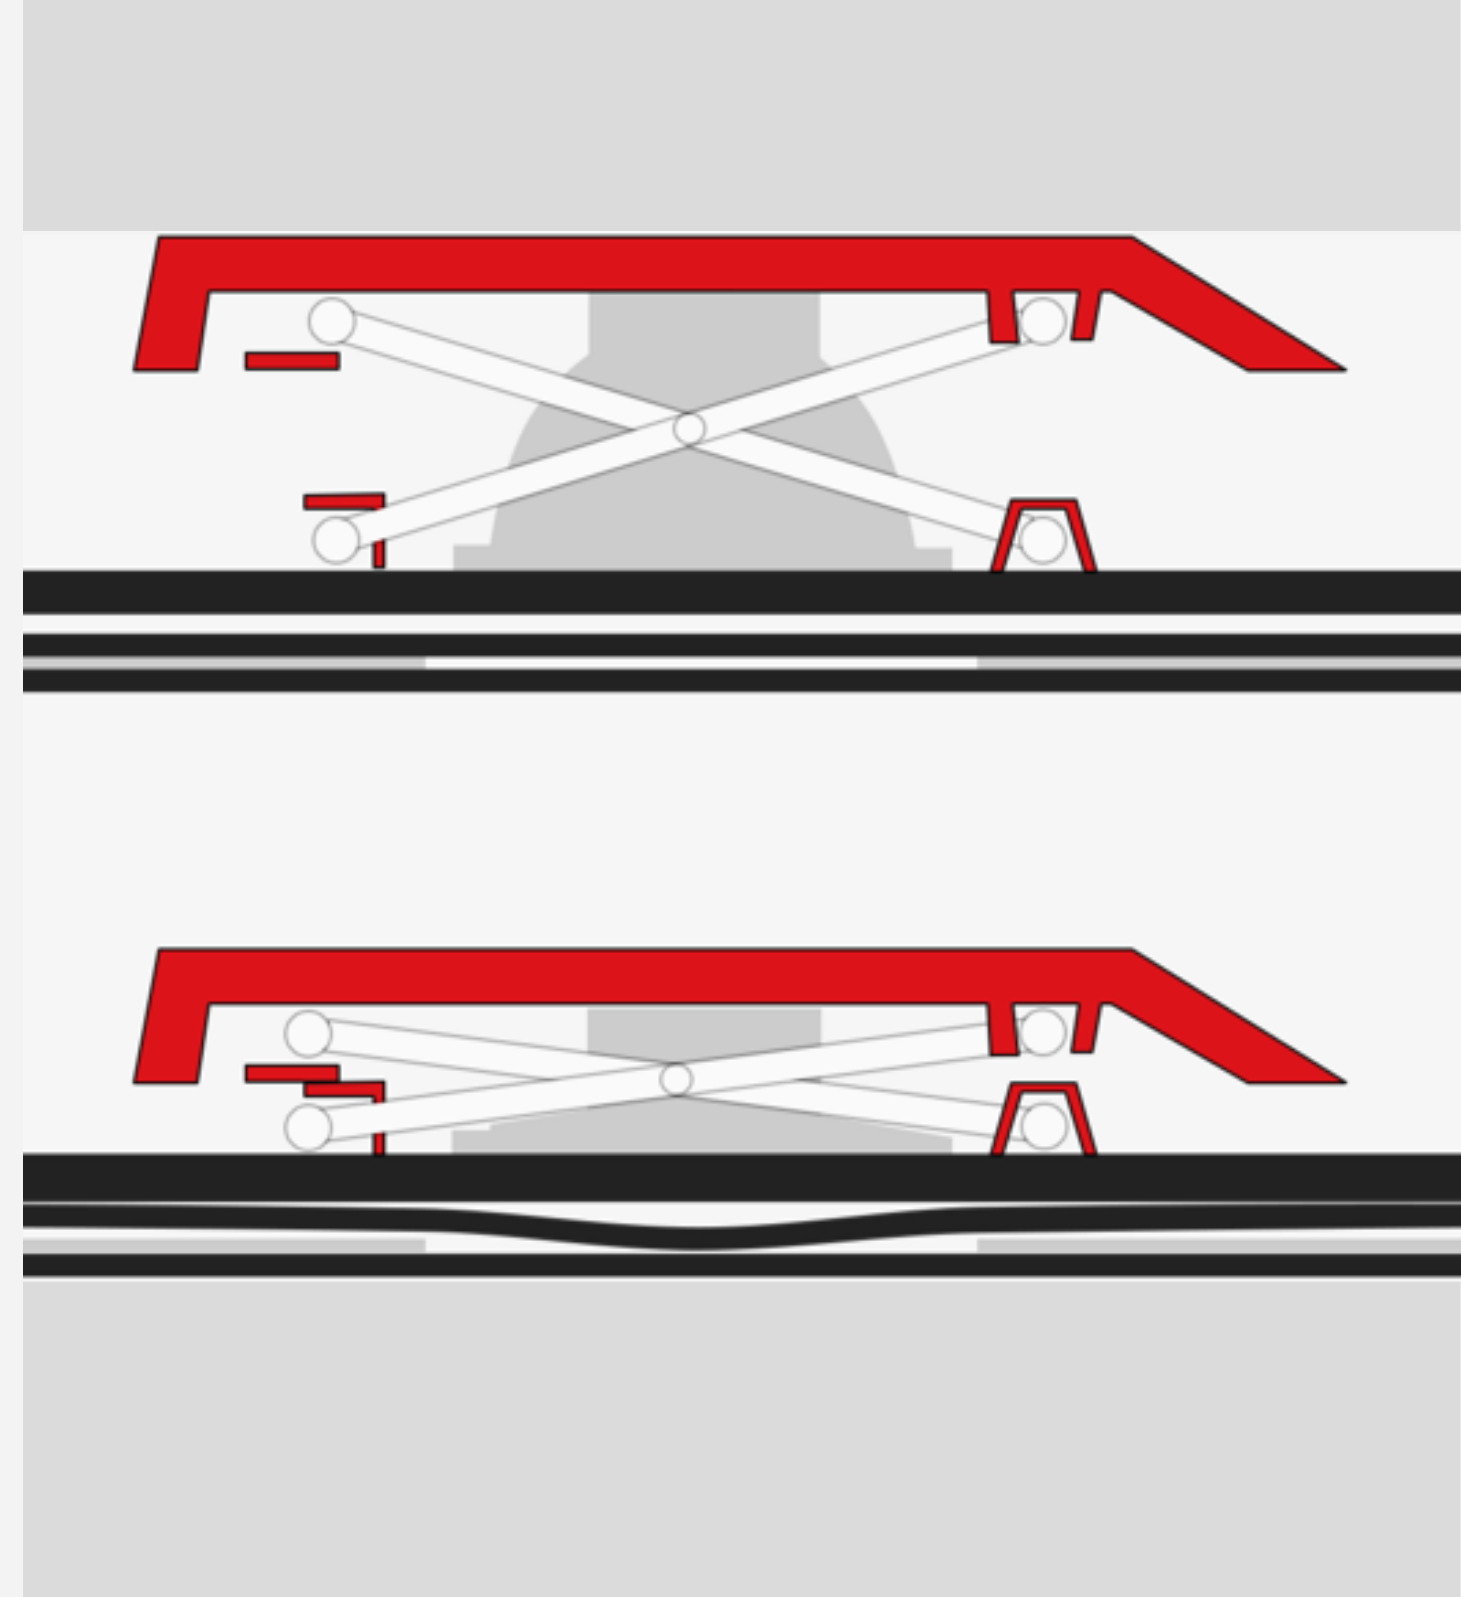

MODECOM

1

MODECOM MC-5200U KEYBOARD

✓ **FULL-SIZE KEYBOARD**

✓ **COMFORTABLE AND ERGONOMIC FOR WORKING AND LEARNING**

Full-size and long cable

The full-size keyboard with multimedia keys is comfortable to work with, thanks to an easily accessible numeric section. Long cable - 180 cm - provide comfort work.

Scissor mechanism

The MODECOM MC-5200U keyboard is based on a scissor-type mechanism. The scissor mechanism owes its name to the movable and flexible handles, the shape of which resembles scissors. The key attached to the membrane with "scissor" handle, makes typing not only comfortable, but simply enjoyable. The keyboard user will have the impression that their fingers are flowing at an even pace on the soft and pleasant to touch keys. Scissor-type keys react very quickly to pressure. They also make a pleasant, very soft sound. This type of mechanism is commonly used in laptops.