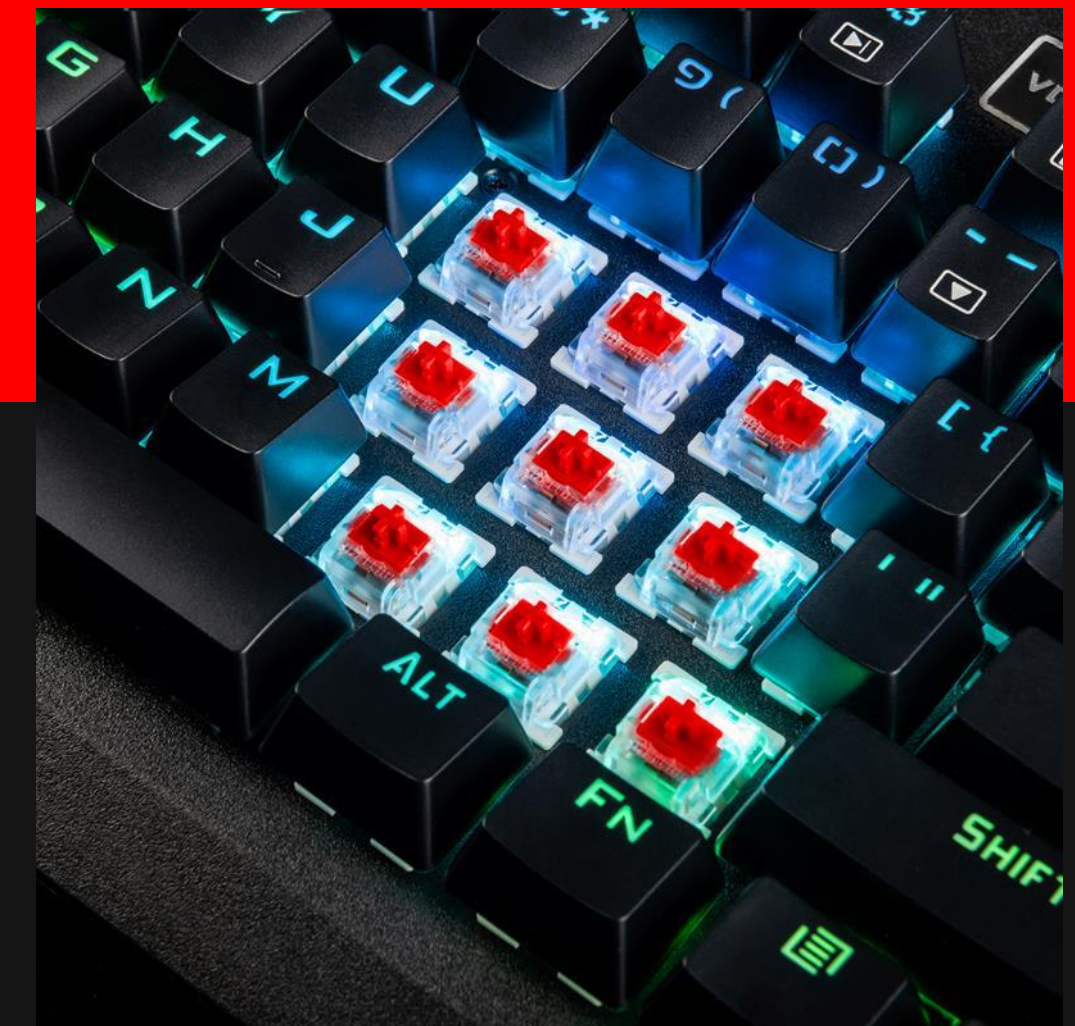

MODECOM

Key features

MODECOM VOLCANO HAMMER RGB

✓ Keys

mechanical keyboard (Outemu blue, brown and red switches), 104 keys (in selected versions keyboard has 105 keys), Windows key lock, multimedia hotkeys

✓ Special features

full anti-ghosting, adjustable RGB 16,7 mln color backlight with driver, anti-slip rubber feet

✓ Specifications

180-long cable, gold-plated USB connector