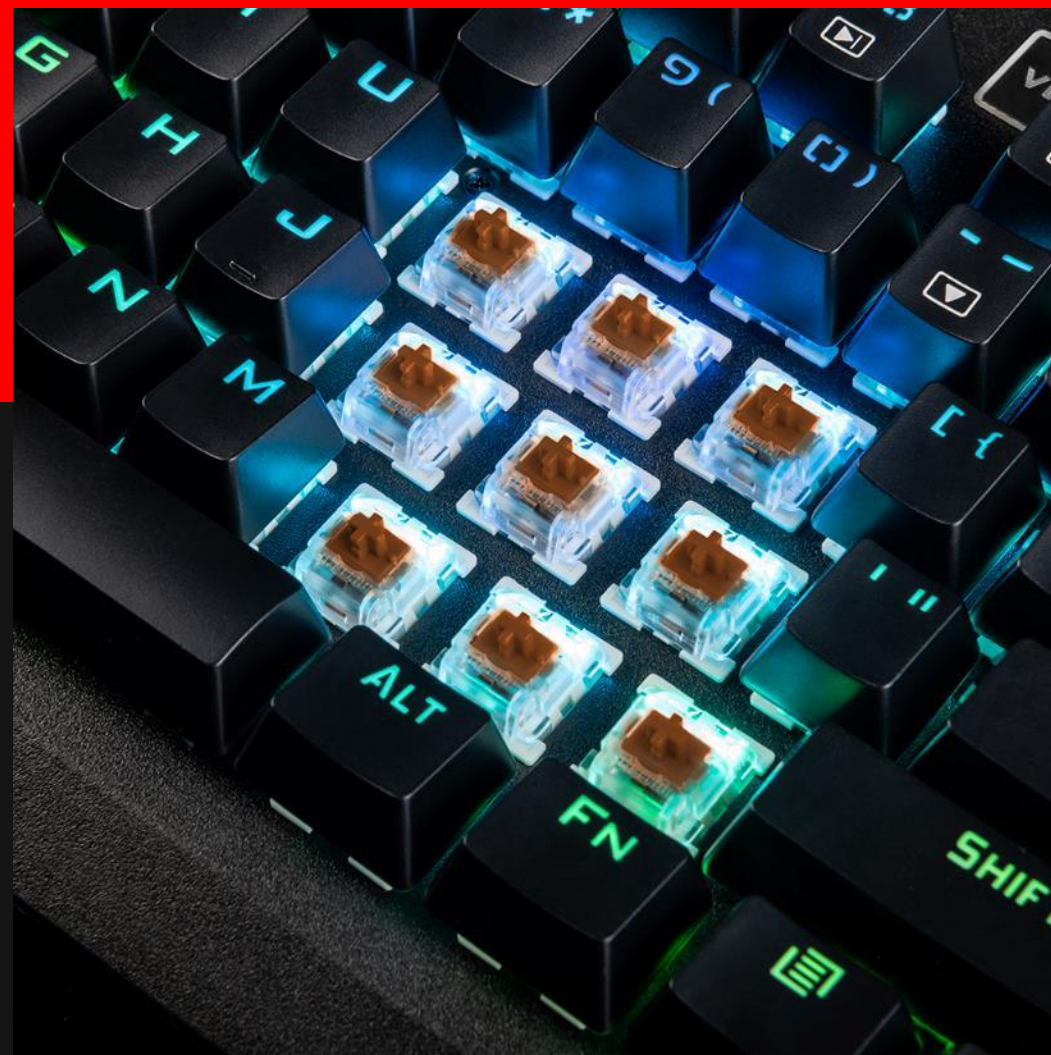

MODECOM

Key features

MODECOM VOLCANO HAMMER RGB

✓ Keys

mechanical keyboard (Outemu blue, brown and red switches), 104 keys (in selected versions keyboard has 105 keys), Windows key lock, multimedia hotkeys

✓ Special features

full anti-ghosting, adjustable RGB 16,7 mln color backlight with driver, anti-slip rubber feet

✓ Specifications

180-long cable, gold-plated USB connector