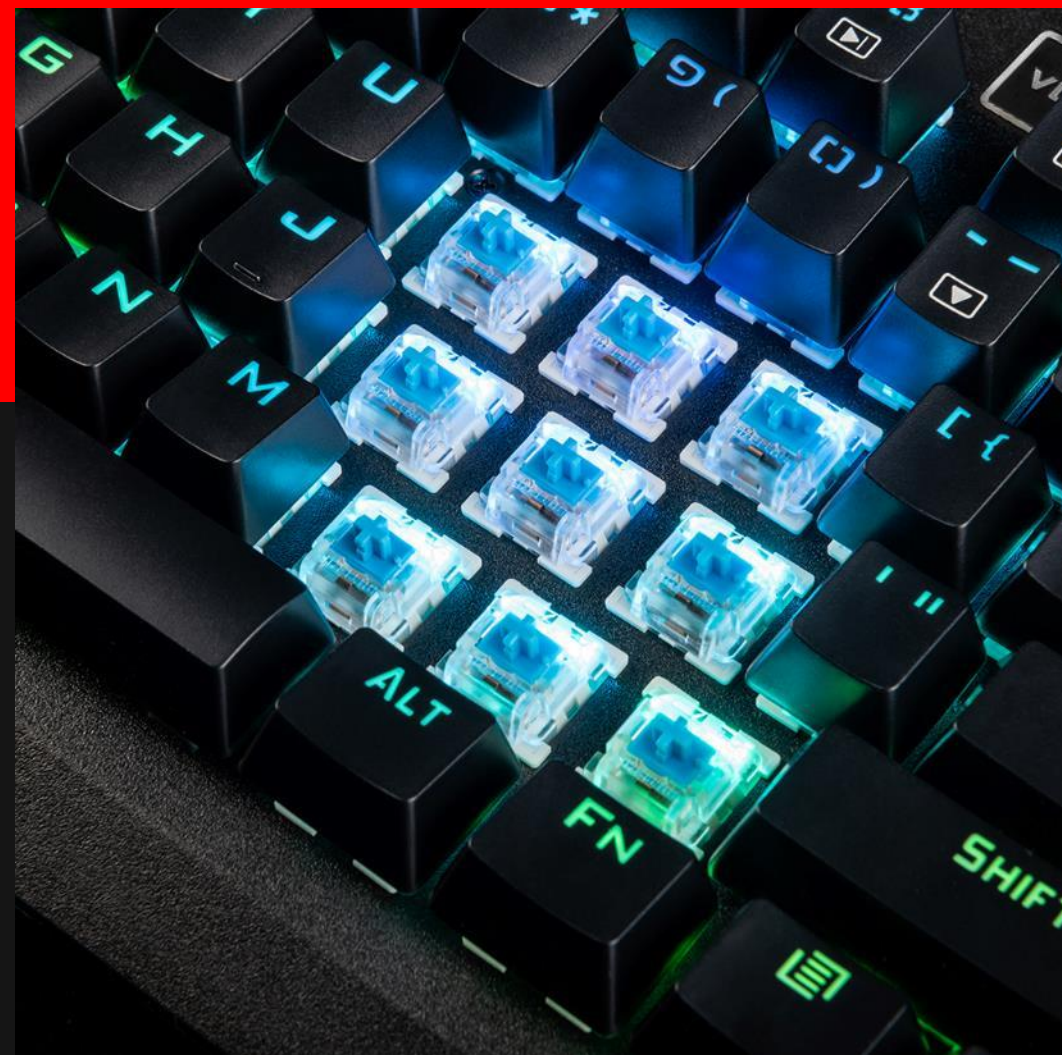

MODECOM

Key features

MODECOM VOLCANO HAMMER RGB

✓ Keys

mechanical keyboard (Outemu blue, brown and red switches), 104 keys (in selected versions keyboard has 105 keys), Windows key lock, multimedia hotkeys

✓ Special features

full anti-ghosting, adjustable RGB 16,7 mln color backlight with driver, anti-slip rubber feet

✓ Specifications

180-long cable, gold-plated USB connector