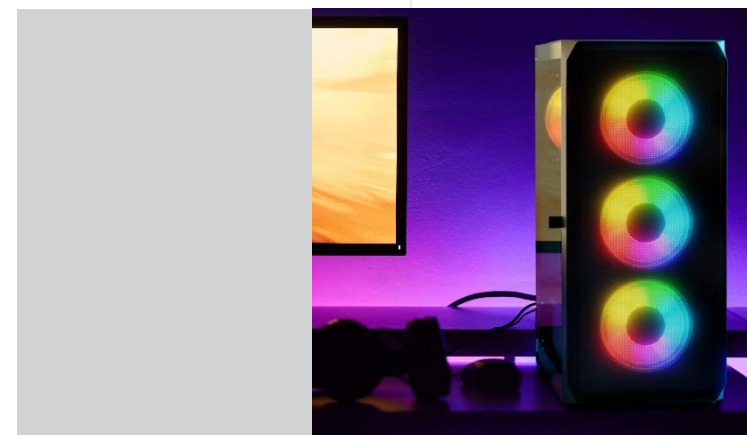

A NEW PLAYER ENTERS THE GAME

—LOGIC PORTOS ARGB MIDI

LOGIC PORTOS ARGB MIDI

MIDI Tower

—LOGIC PORTOS ARGB MIDI

-LOGIC PORTOS ARGB MIDI

JOIN THE GAME

Building a gaming PC? Then, of course, you need your gaming equipment to have a solid, well-thought-out, well-designed and good-looking PC case. With four mounted ARGB fans, an airy front and top, dust filters, and the side panel door made of a tempered glass. This is where the Logic Concept Portos MIDI PC case comes in handy. A real competitor for gaming tasks to ensure good airflow, work culture of components, their safety and low temperatures of installed components.

CHOICE IS YOURS

—LOGIC PORTOS ARGB MIDI

ELEGANT BLACK

Logic Portos ARGB MIDI Black

Logic Portos ARGB MIDI White

—LOGIC PORTOS ARGB MIDI

OPEN YOURSELF TO NEW

The side panel door made of tempered glass not only facilitates the assembly of components, but also allows you to keep the computer clean.

The airy front and top panels significantly facilitate air circulation. Three fans (120 mm ARGB) on the front and one (120 mm ARGB) on the back of the case effectively cool the hot components. Everything for your comfort and safety of computer.