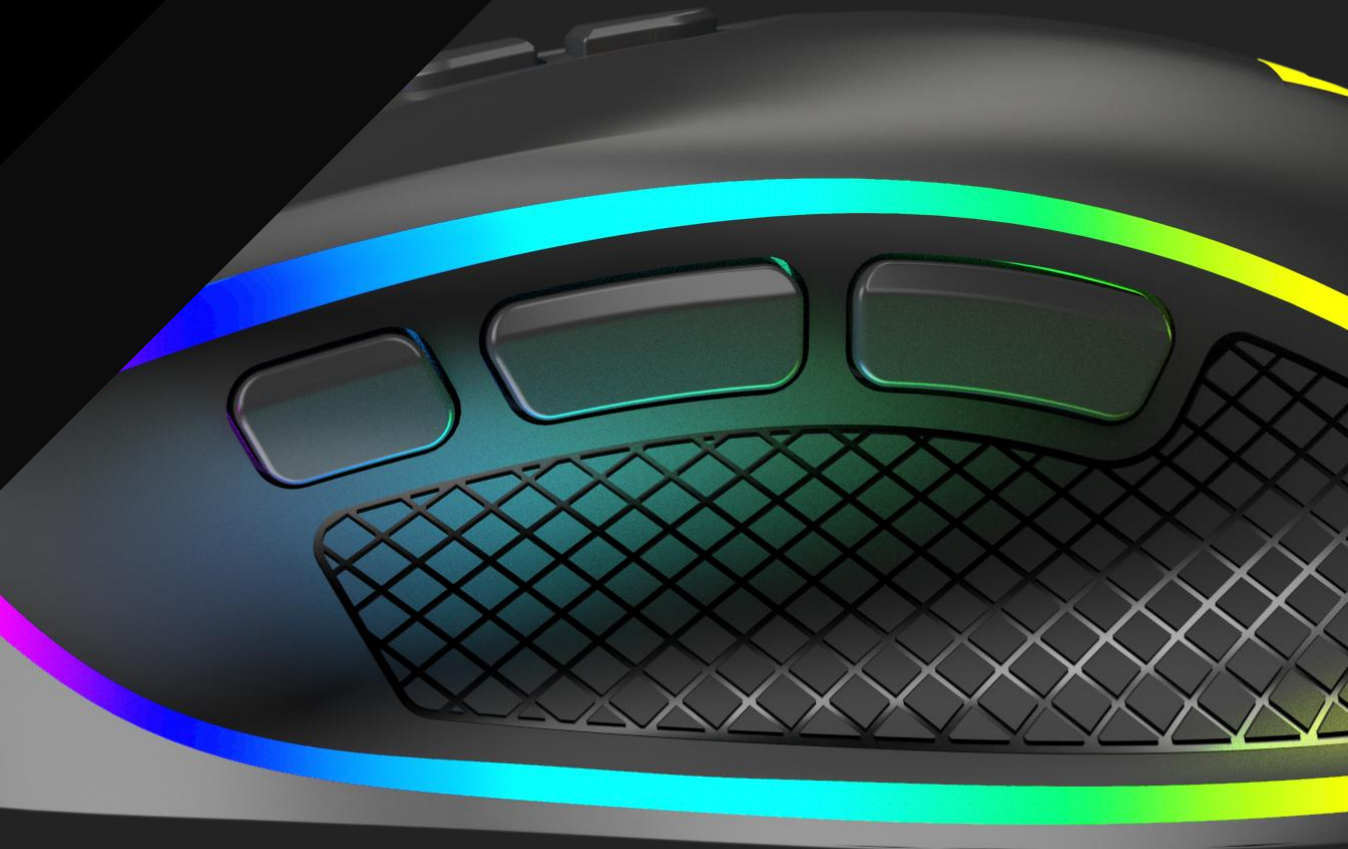

VOLCANO VELES

LOTS OF BUTTONS

---

8 buttons. 8 buttons for gaming. 8 buttons for working. It's up to you how to use them. Thanks to dedicated software, the buttons can be configured according to your preferences, which makes it a great choice not only for gaming, but also for work or web browsing.

Three buttons located on the left side within the reach of the thumb will allow you to use the potential of the mouse in virtually any game.