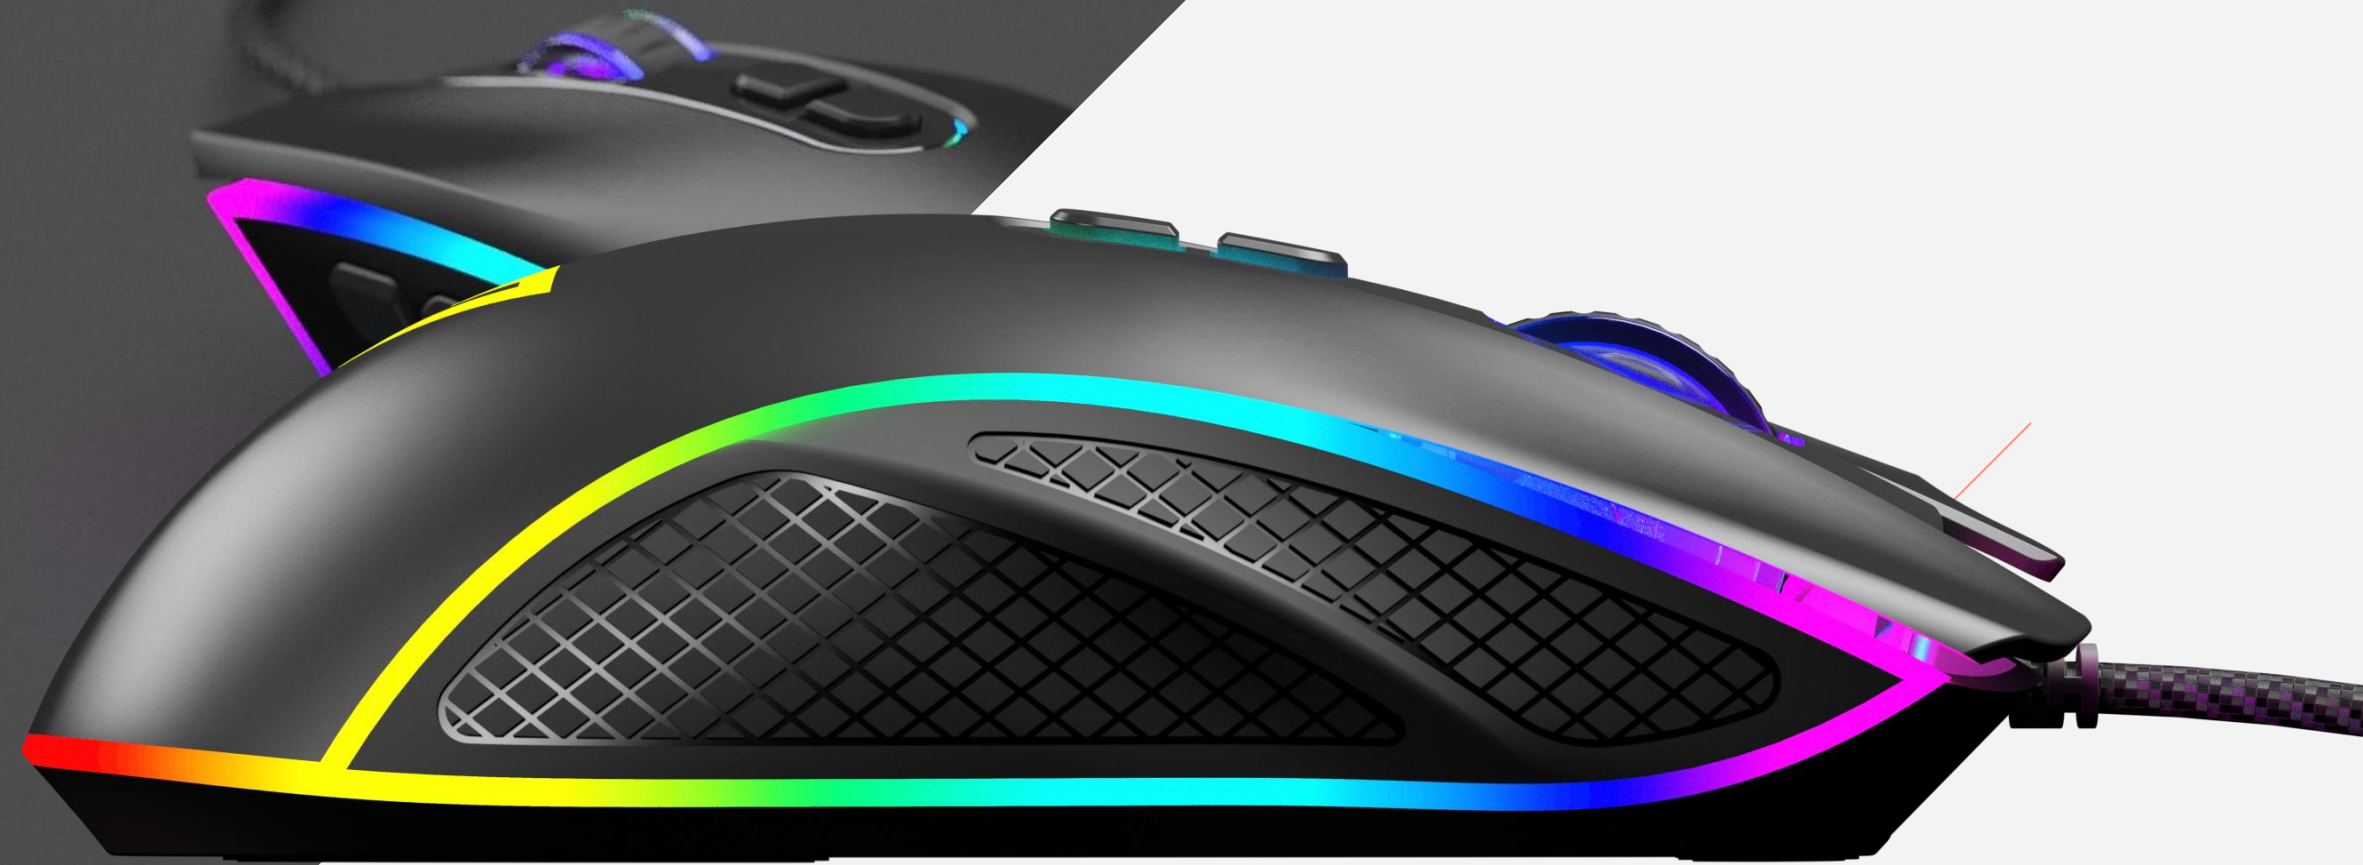

# MODECOM VOLCANO VELES not only for gaming.

MODECOM VOLCANO VELES is a mouse designed to meet the needs of right-handed players. Modern and attractive design, impressive backlight, 8 programmable buttons - all this allows you to enjoy hours of fun in your favorite games.