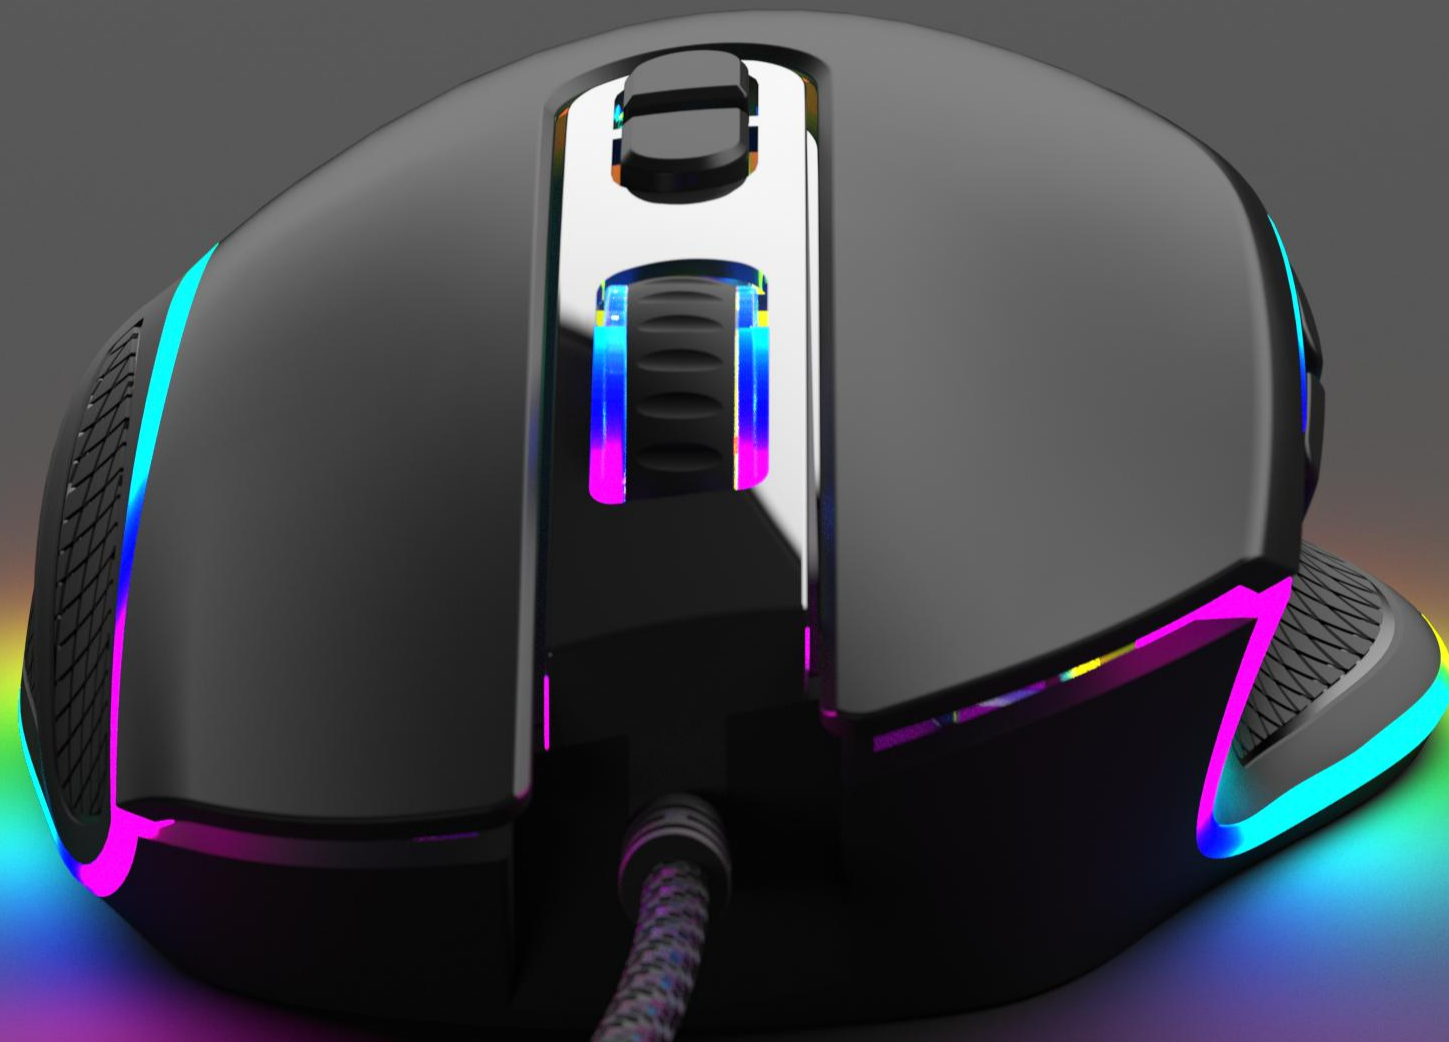

LONG LIFE

10 million clicks switch lifespan.

PROFILED FOR RIGHT-HANDED GAMERS

Thumb space for better comfort.

CABLE

Long, 180 cm braided cable.