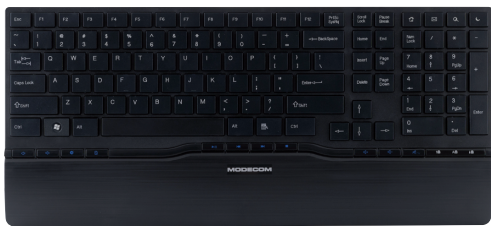

MC-9005

multimedia keyboard

user's manual

MODECOM

MC-9005

multimedia keyboard

GB

System requirements