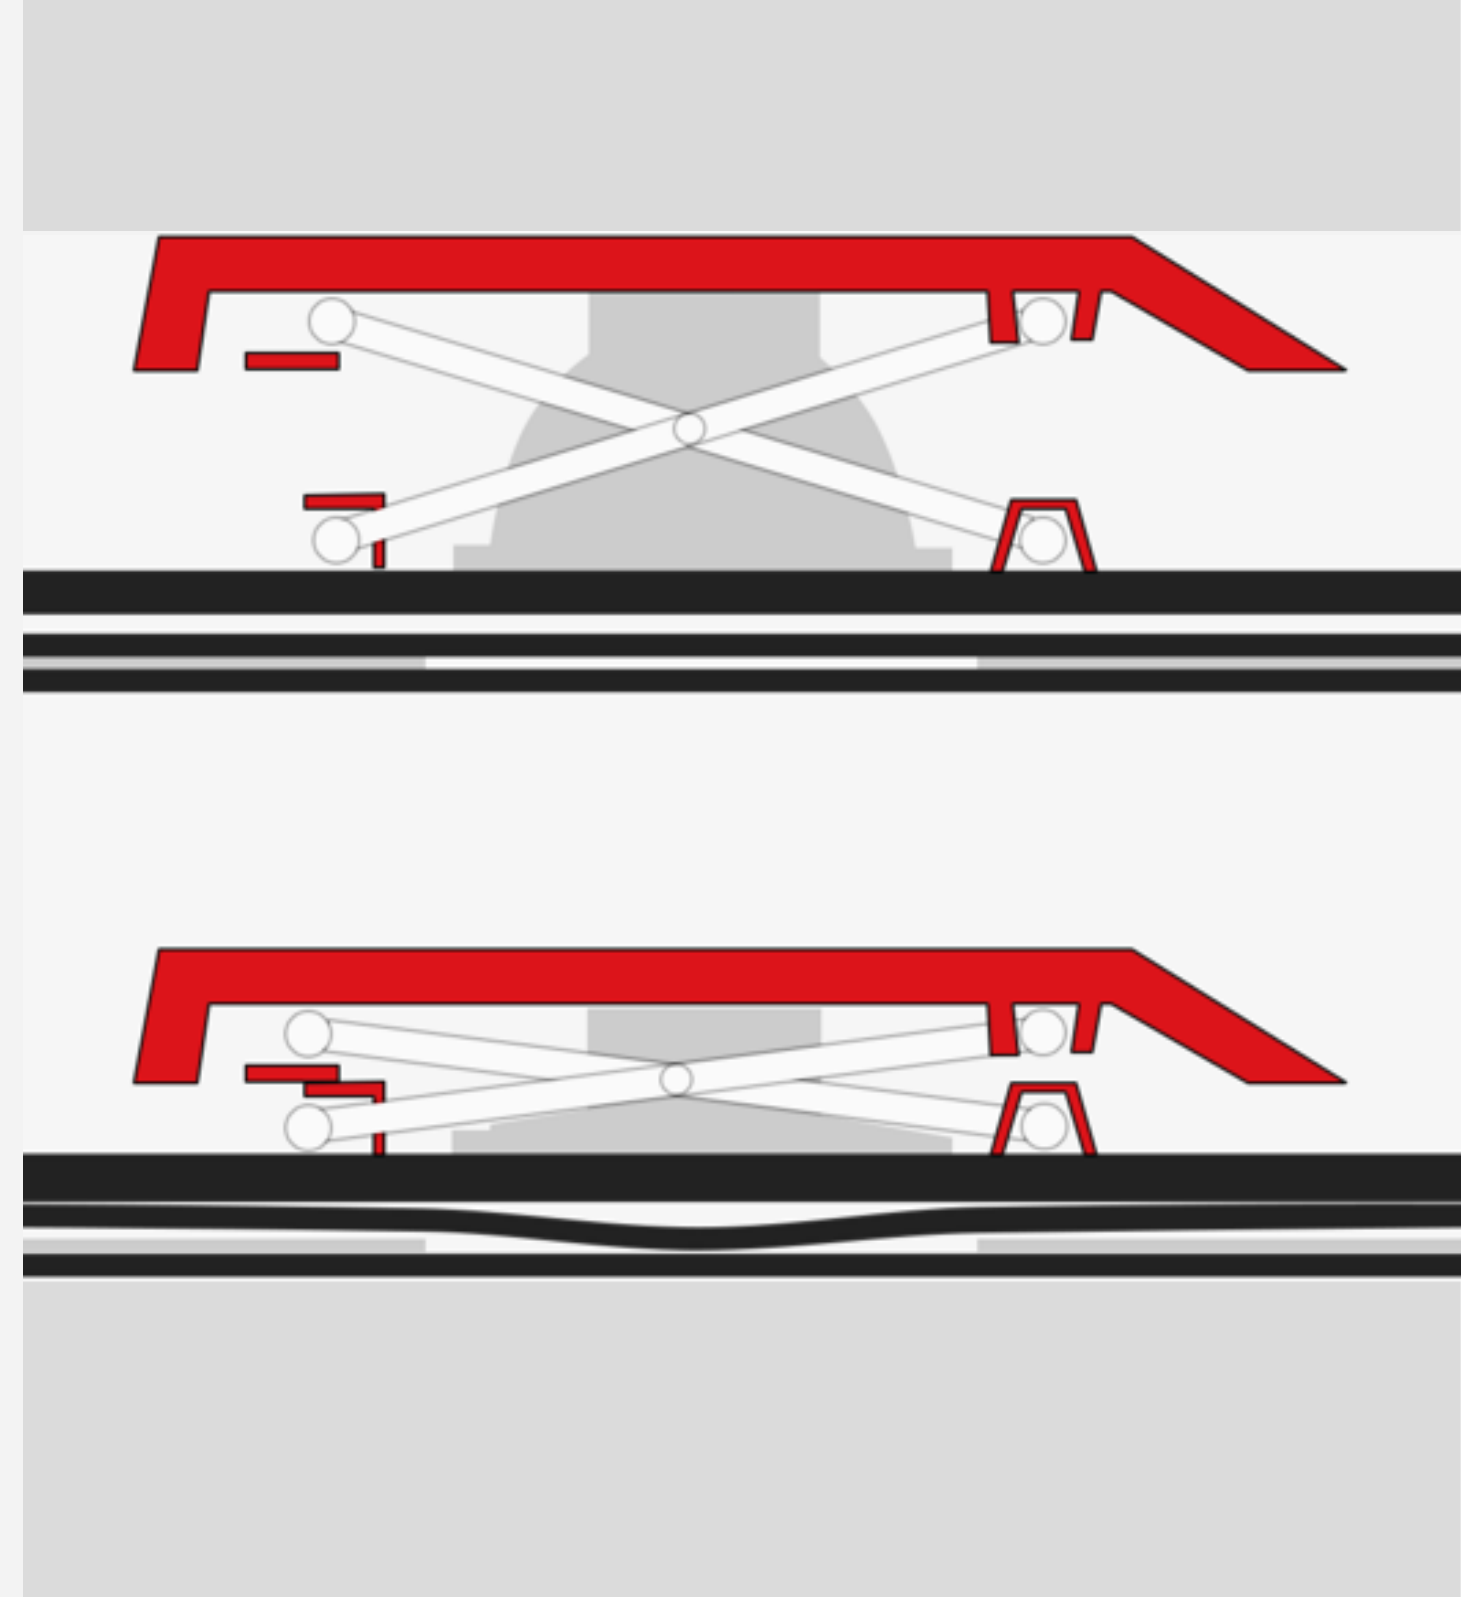

MODECOM

WIRELESS KEYBOARD AND MOUSE SET MODECOM MC-7200

✓ **WIRELESS FULL-SIZE KEYBOARD**

✓ **COMFORTABLE AND ERGONOMIC SET FOR WORKING AND LEARNING**

✓ **WIRELESS MOUSE**

Full-size

The full-size keyboard with multimedia keys is comfortable to work with - thanks to an easily accessible numeric section.

Scissor mechanism

Do you love writing or working on a laptop? Or is it a habit? The scissor mechanism used in the keyboard allows you to work in the already known and pleasant way.

Mouse

MODECOM MC-7200 is a complete set - mouse and keyboard. The mouse is ergonomic and will prove itself during work and study. In addition, high energy efficiency ensures long battery life.

Scissor mechanism

The MODECOM MC-7200 keyboard is based on a scissor-type mechanism. The scissor mechanism owes its name to the movable and flexible handles, the shape of which resembles scissors. The key attached to the membrane with "scissor" handle, makes typing not only comfortable, but simply enjoyable. The keyboard user will have the impression that their fingers are flowing at an even pace on the soft and pleasant to touch keys. Scissor-type keys react very quickly to pressure. They also make a pleasant, very soft sound. This type of mechanism is commonly used in laptops.

Wireless convenience for work and study

By choosing the MODECOM MC-7200 set, you will receive a comfortable, full-size keyboard with a mouse. MODECOM MC-7200 is a combo set, which is characterized by the fact that only one Nano receiver is needed to connect the keyboard and mouse to the computer. It is a very comfortable solution that will allow you not only to save the USB port on your computer. This solution is useful during your business trips, during which you will not have to wonder if you took all the necessary elements with you.